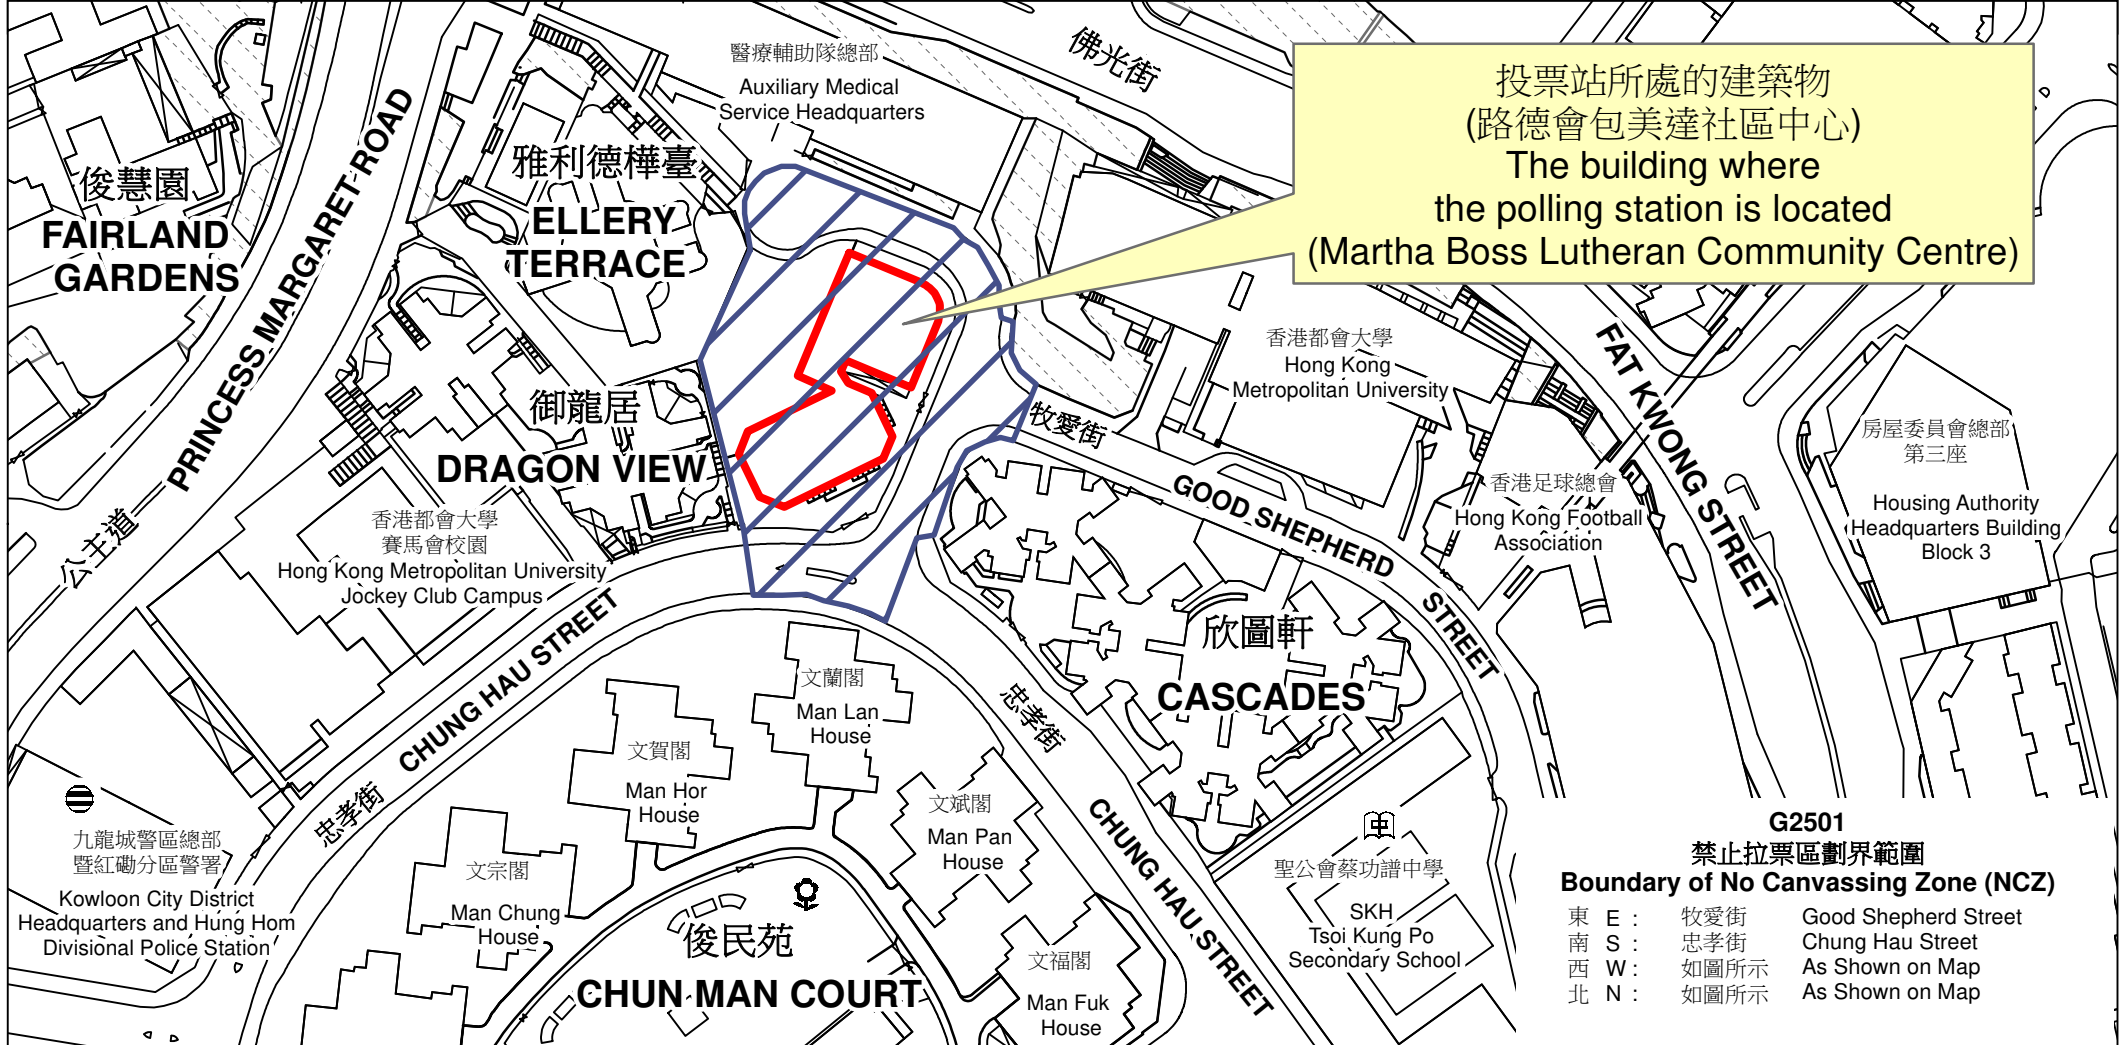

投票站位置圖和禁止拉票區 Polling Station - Location Plan & No Canvassing Zone

投票站編號 Polling Station Code	區議會名稱 Name of District Council	2023年區議會一般選舉區議會地方選區代號及名稱 Code & Name of District Council Geographical Constituency for 2023 District Council Ordinary Election	名稱及地址 Name & Address
G2501	九龍城 KOWLOON CITY	G2 九龍城南 KOWLOON CITY SOUTH	路德會包美達社區中心 九龍何文田忠孝街89號1樓 Martha Boss Lutheran Community Centre 1/F, 89 Chung Hau Street, Homantin, Kowloon

投票站所處的建築物
(路德會包美達社區中心)
The building where
the polling station is located
(Martha Boss Lutheran Community Centre)

G2501
禁止拉票區劃界範圍
Boundary of No Canvassing Zone (NCZ)

東 E :	牧愛街	Good Shepherd Street
南 S :	忠孝街	Chung Hau Street
西 W :	如圖所示	As Shown on Map
北 N :	如圖所示	As Shown on Map

 禁止拉票區
No Canvassing Zone