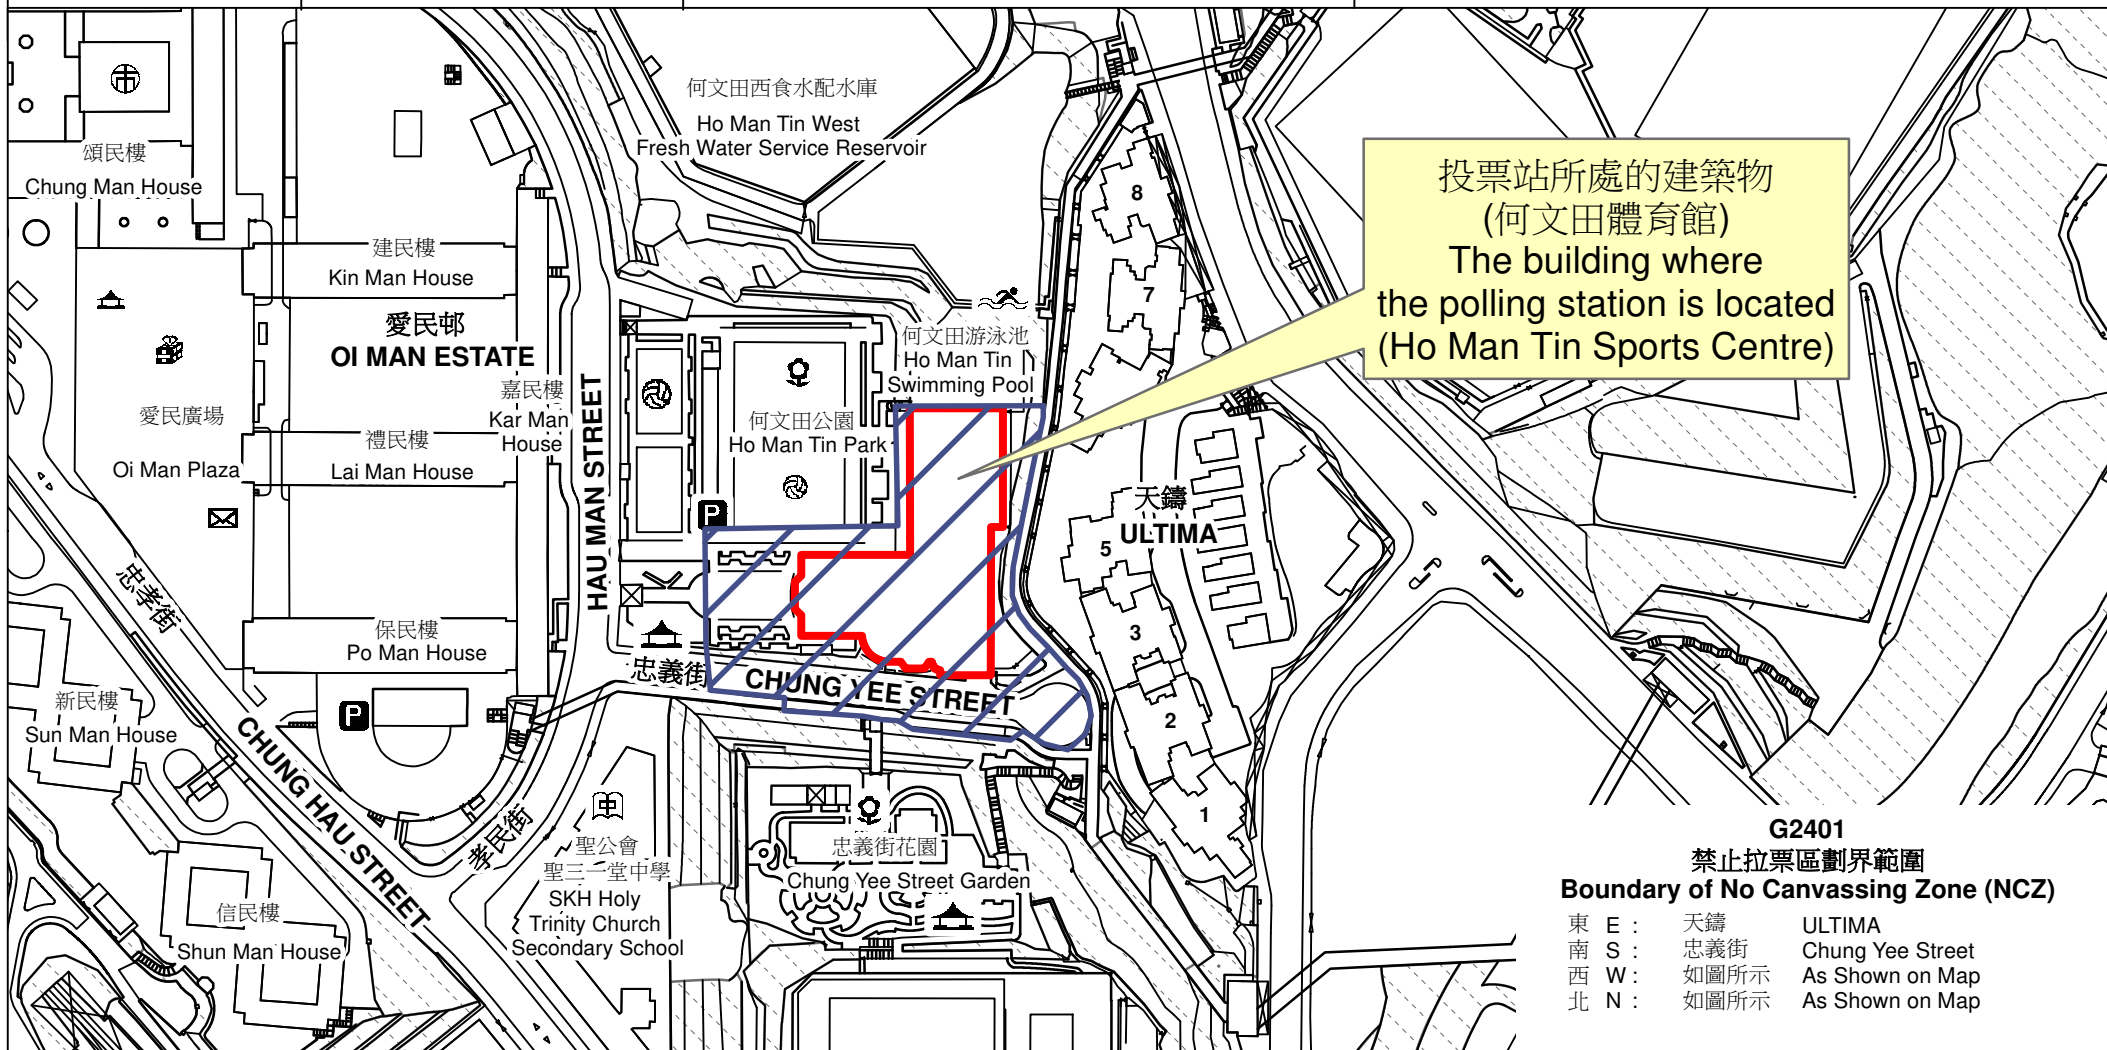

# 投票站位置圖和禁止拉票區 Polling Station - Location Plan & No Canvassing Zone

| 投票站編號<br>Polling Station Code | 區議會名稱<br>Name of District Council | 2023年區議會一般選舉區議會地方選區代號及名稱<br>Code & Name of District Council Geographical Constituency for 2023 District Council Ordinary Election | 名稱及地址<br>Name & Address   |
|-------------------------------|-----------------------------------|---|---|
| <b>G2401</b>                  | <b>九龍城<br/>KOWLOON CITY</b>       | <b>G2<br/>九龍城南<br/>KOWLOON CITY SOUTH</b>   | 何文田體育館<br>九龍何文田忠義街1號1樓<br><b>Ho Man Tin Sports Centre</b><br>1/F, 1 Chung Yee Street, Homantin, Kowloon |

禁止拉票區  
No Canvassing Zone