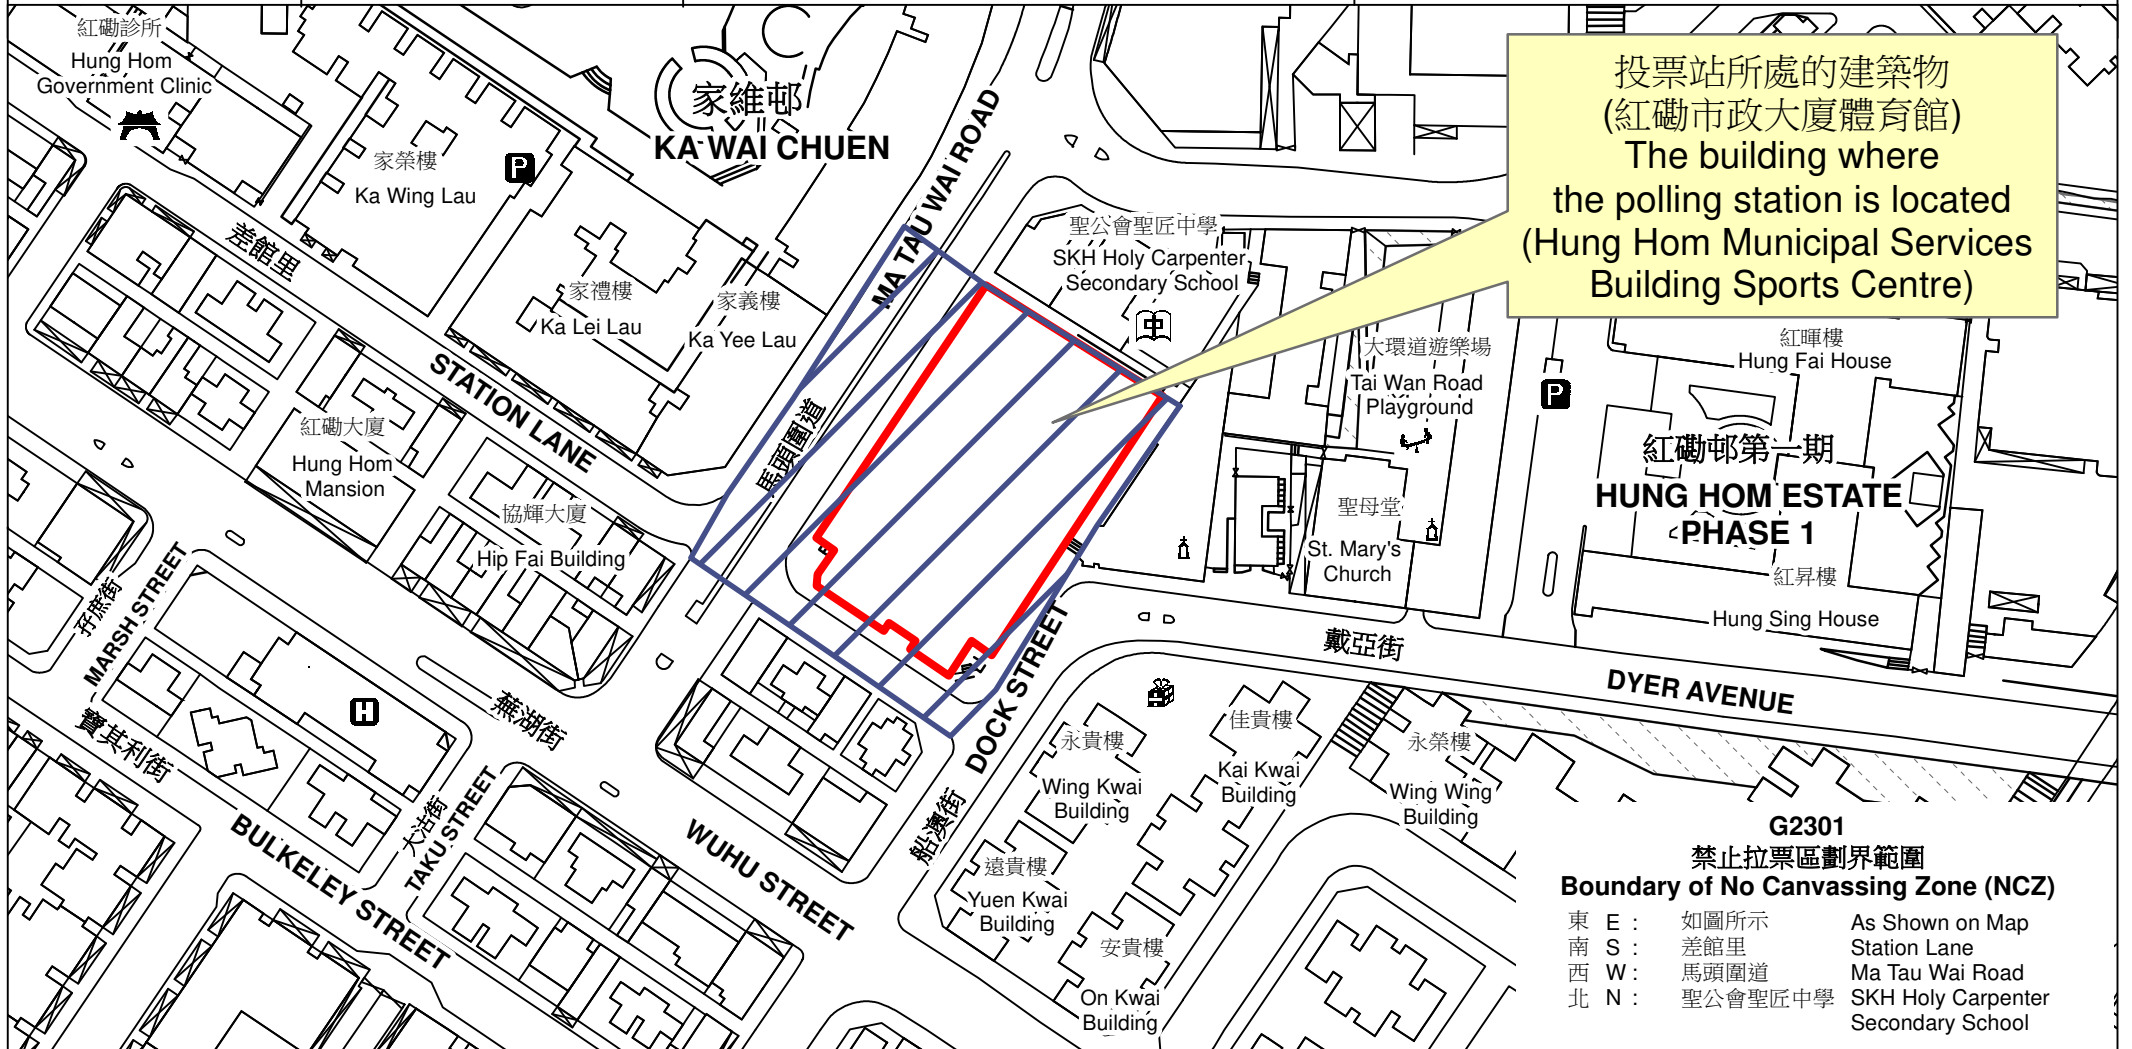

# 投票站位置圖和禁止拉票區 Polling Station - Location Plan & No Canvassing Zone

| 投票站編號<br>Polling Station Code | 區議會名稱<br>Name of District Council | 2023年區議會一般選舉區議會地方選區代號及名稱<br>Code & Name of District Council Geographical Constituency for 2023 District Council Ordinary Election | 名稱及地址<br>Name & Address  |
|-------------------------------|-----------------------------------|---|--|
| <b>G2301</b>                  | <b>九龍城<br/>KOWLOON CITY</b>       | <b>G2<br/>九龍城南<br/>KOWLOON CITY SOUTH</b>   | 紅磡市政大廈體育館<br>九龍紅磡馬頭圍道11號紅磡市政大廈3樓<br><b>Hung Hom Municipal Services Building Sports Centre</b><br>3/F, Hung Hom Municipal Services Building,<br>11 Ma Tau Wai Road, Hung Hom, Kowloon |

投票站所處的建築物  
(紅磡市政大廈體育館)  
The building where  
the polling station is located  
(Hung Hom Municipal Services  
Building Sports Centre)

**G2301**  
**禁止拉票區劃界範圍**  
**Boundary of No Canvassing Zone (NCZ)**

|       |         |  |
|-------|---------|--|
| 東 E : | 如圖所示    | As Shown on Map                        |
| 南 S : | 差館里     | Station Lane                           |
| 西 W : | 馬頭圍道    | Ma Tau Wai Road                        |
| 北 N : | 聖公會聖匠中學 | SKH Holy Carpenter<br>Secondary School |

 禁止拉票區  
No Canvassing Zone