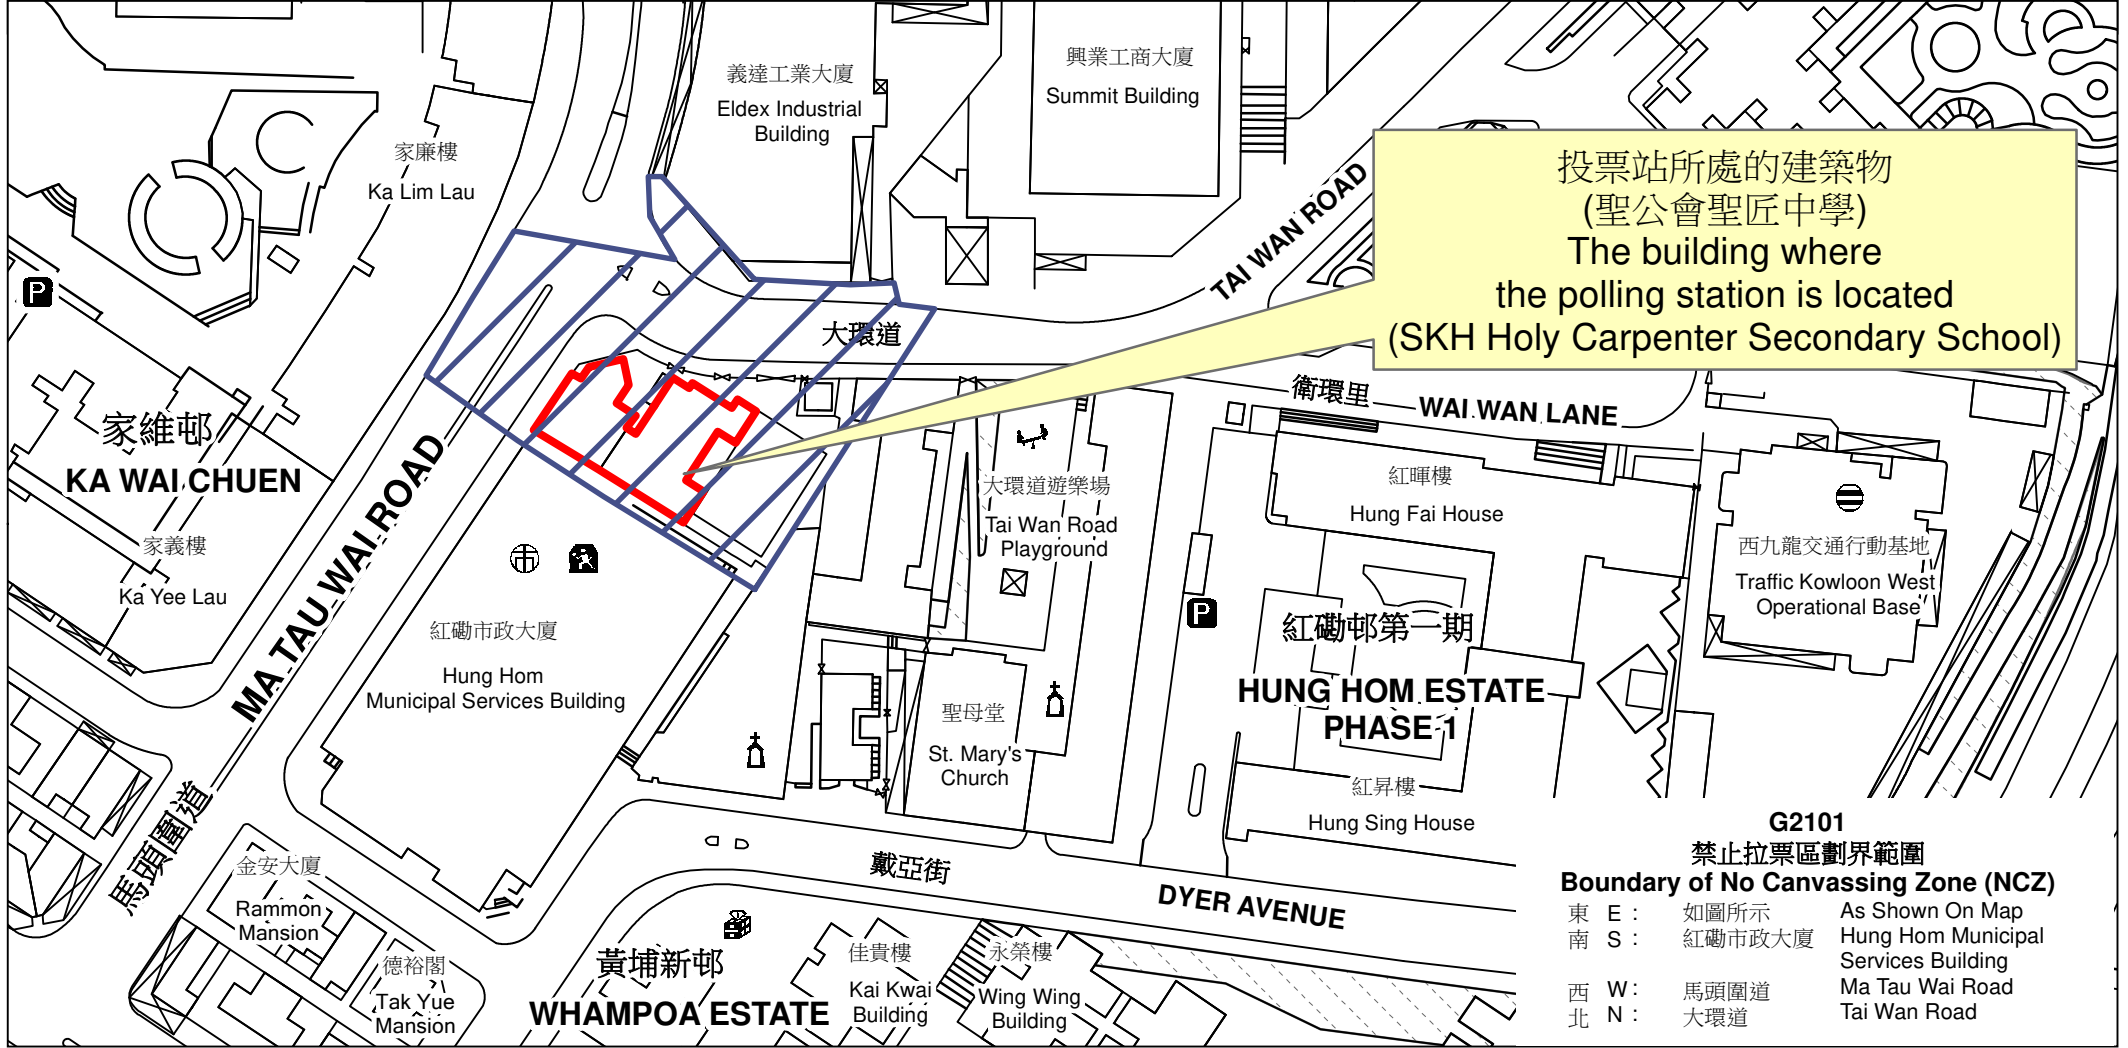

投票站位置圖和禁止拉票區 Polling Station - Location Plan & No Canvassing Zone

投票站編號 Polling Station Code	區議會名稱 Name of District Council	2023年區議會一般選舉區議會地方選區代號及名稱 Code & Name of District Council Geographical Constituency for 2023 District Council Ordinary Election	名稱及地址 Name & Address
G2101	九龍城 KOWLOON CITY	G2 九龍城南 KOWLOON CITY SOUTH	聖公會聖匠中學 九龍紅磡大環道10號地下 SKH Holy Carpenter Secondary School G/F, 10 Tai Wan Road, Hung Hom, Kowloon

投票站所處的建築物
(聖公會聖匠中學)
The building where
the polling station is located
(SKH Holy Carpenter Secondary School)

G2101
禁止拉票區劃界範圍
Boundary of No Canvassing Zone (NCZ)

東 E :	如圖所示	As Shown On Map
南 S :	紅磡市政大廈	Hung Hom Municipal Services Building
西 W :	馬頭圍道	Ma Tau Wai Road
北 N :	大環道	Tai Wan Road

 禁止拉票區
No Canvassing Zone