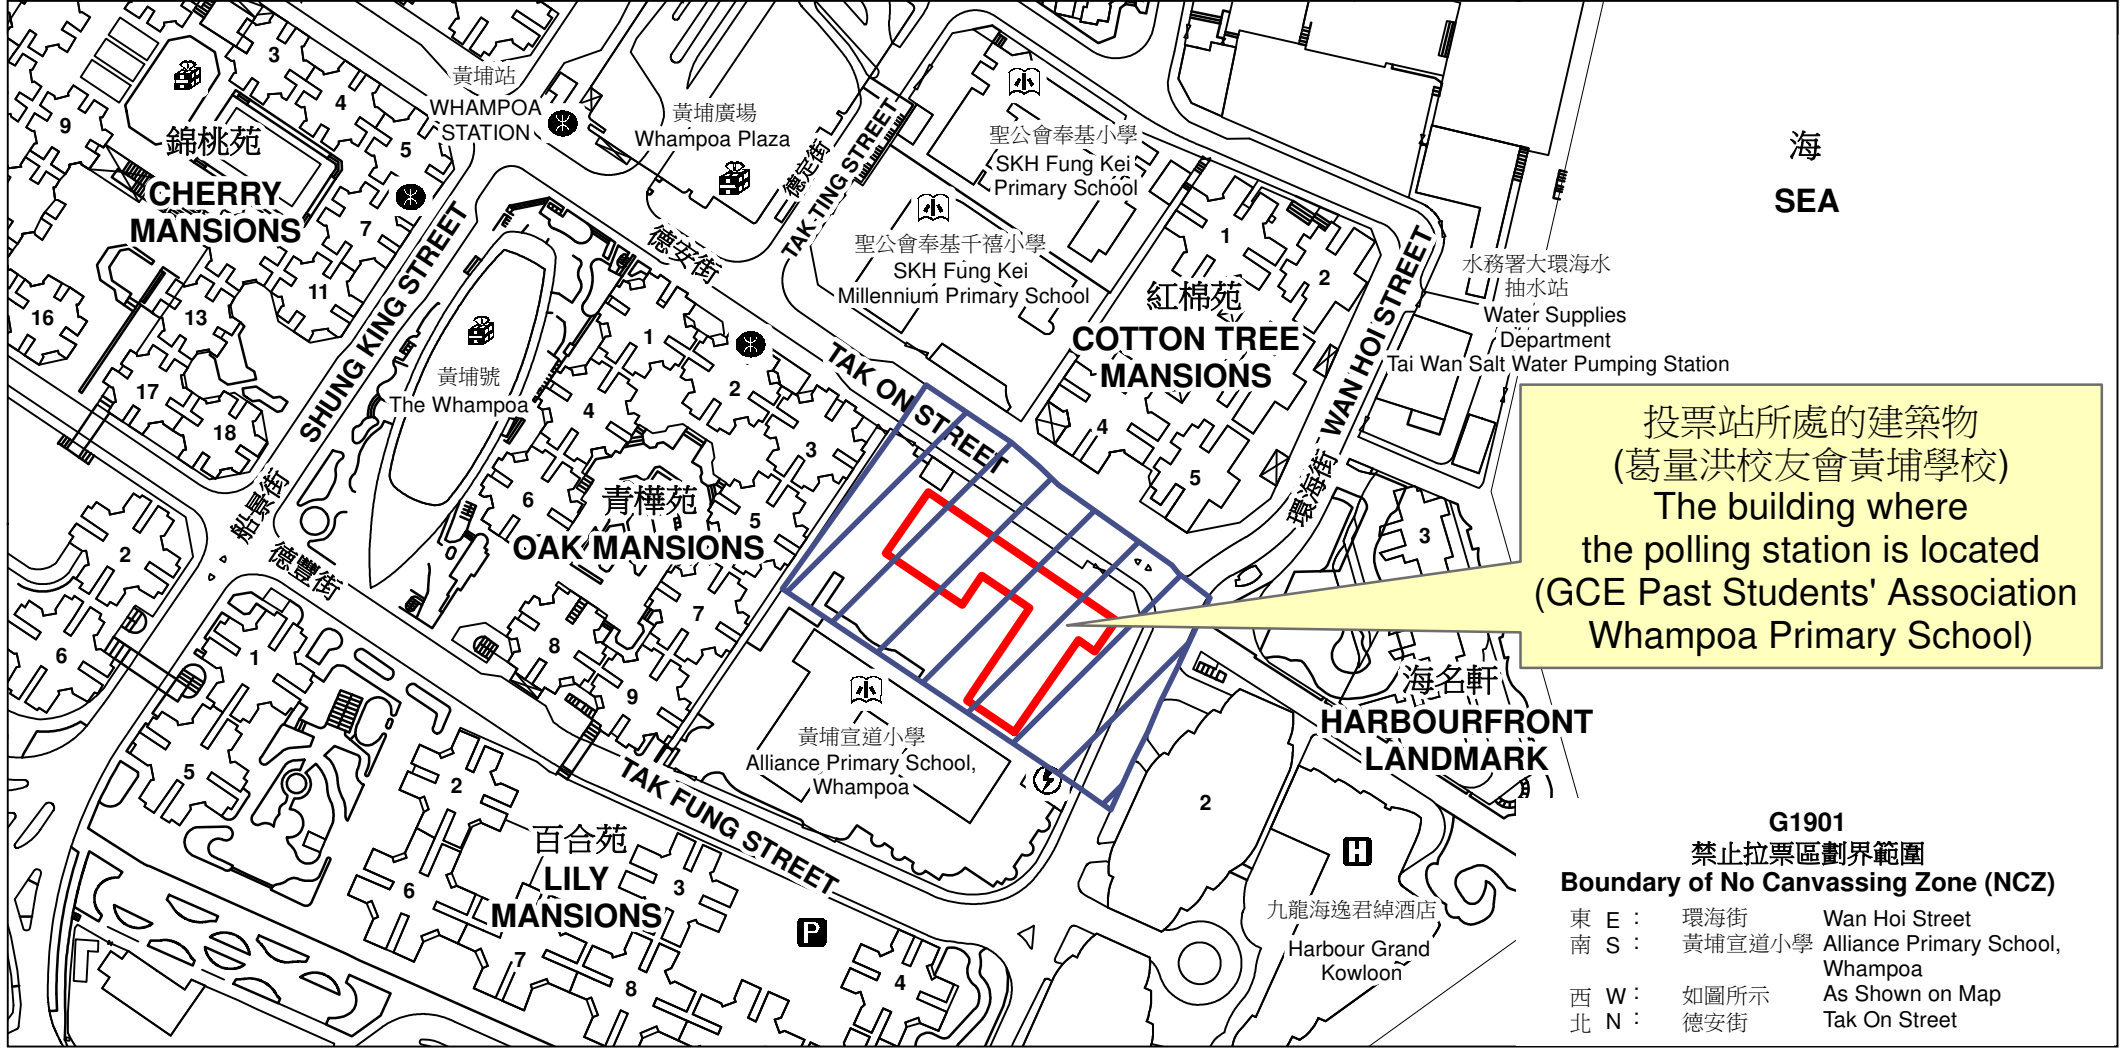

投票站位置圖和禁止拉票區 Polling Station - Location Plan & No Canvassing Zone

投票站編號 Polling Station Code	區議會名稱 Name of District Council	2023年區議會一般選舉區議會地方選區代號及名稱 Code & Name of District Council Geographical Constituency for 2023 District Council Ordinary Election	名稱及地址 Name & Address
G1901	九龍城 KOWLOON CITY	G2 九龍城南 KOWLOON CITY SOUTH	葛量洪校友會黃埔學校 九龍紅磡黃埔花園德安街30號地下 GCE Past Students' Association Whampoa Primary School G/F, 30 Tak On Street, Whampoa Garden, Hung Hom, Kowloon

投票站所處的建築物
(葛量洪校友會黃埔學校)
The building where
the polling station is located
(GCE Past Students' Association
Whampoa Primary School)

G1901
禁止拉票區劃界範圍
Boundary of No Canvassing Zone (NCZ)

東 E :	環海街	Wan Hoi Street
南 S :	黃埔宣道小學	Alliance Primary School, Whampoa
西 W :	如圖所示	As Shown on Map
北 N :	德安街	Tak On Street

 禁止拉票區
No Canvassing Zone