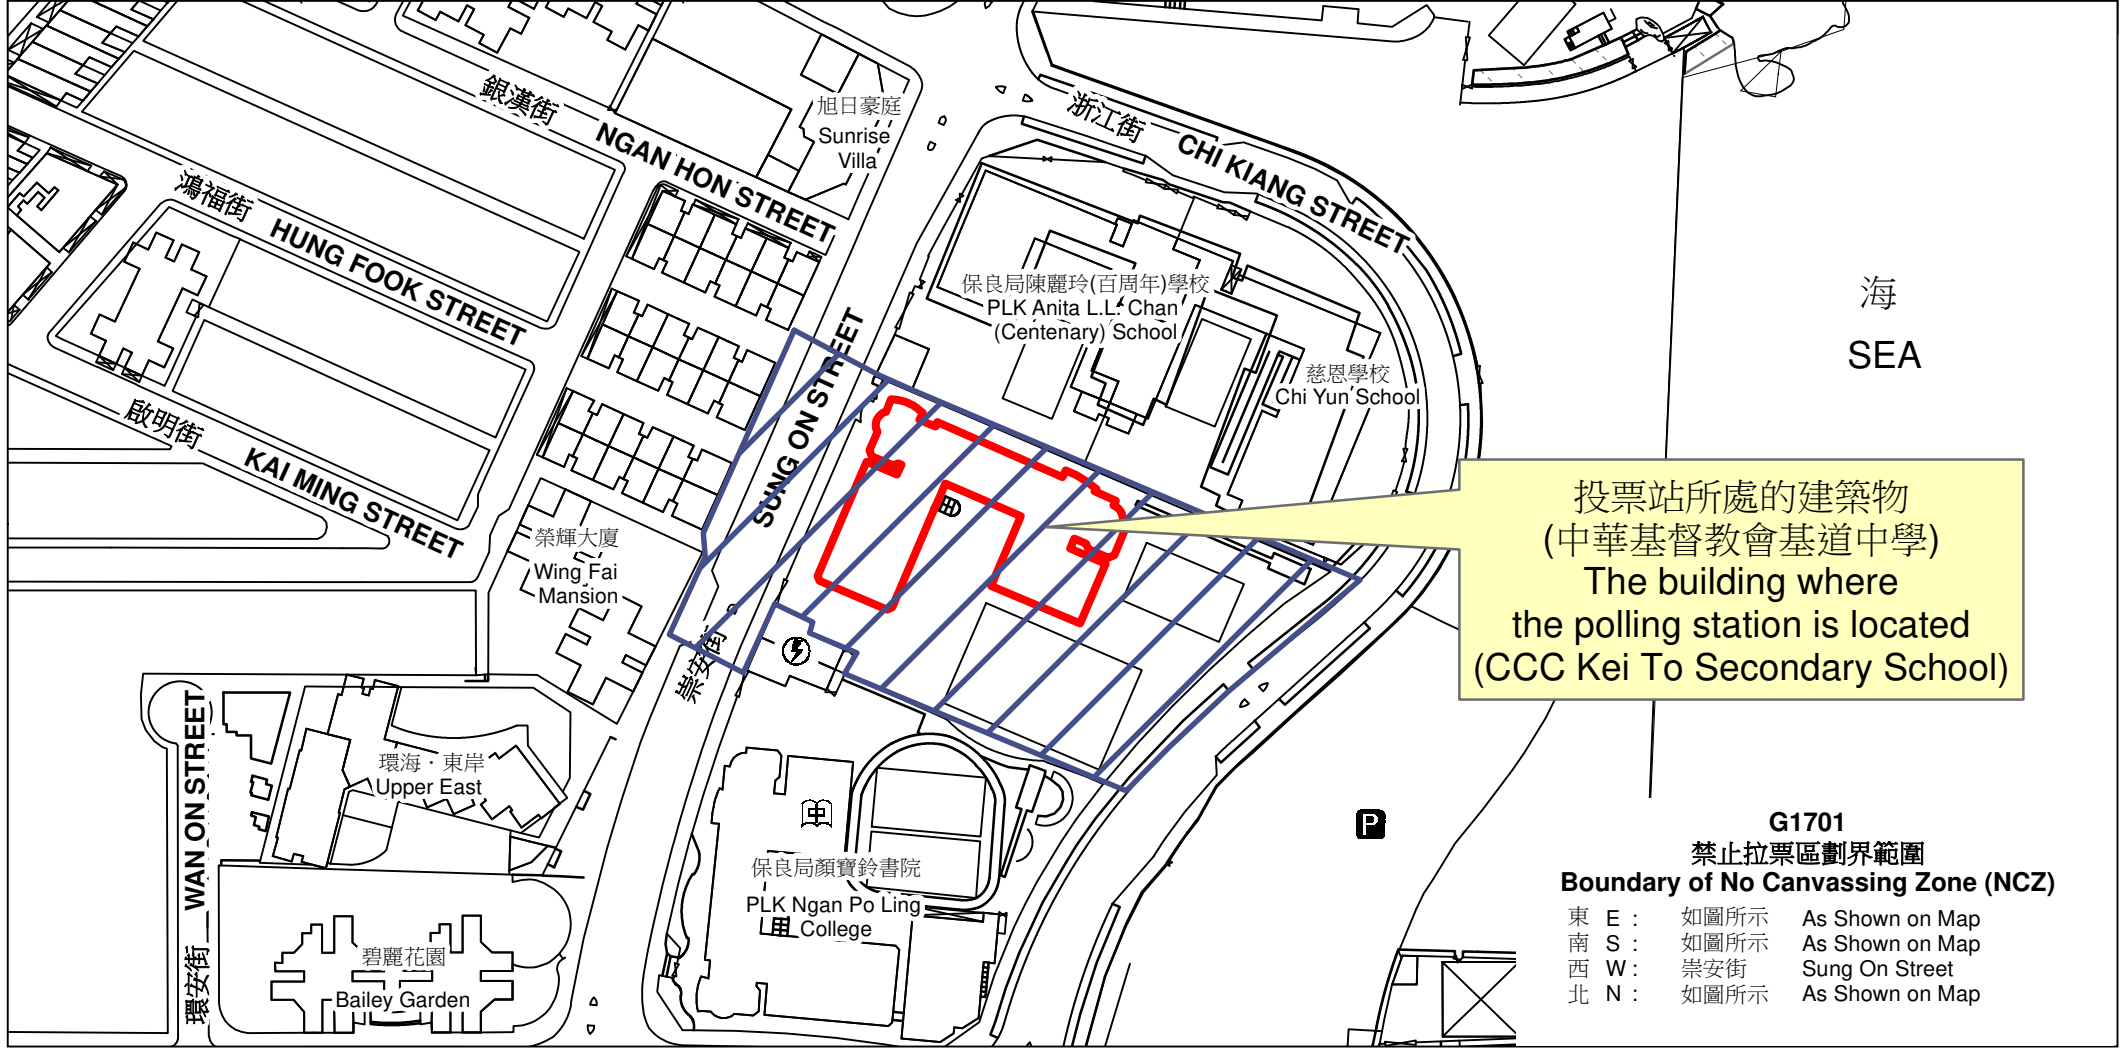

投票站位置圖和禁止拉票區 Polling Station - Location Plan & No Canvassing Zone

投票站編號 Polling Station Code	區議會名稱 Name of District Council	2023年區議會一般選舉區議會地方選區代號及名稱 Code & Name of District Council Geographical Constituency for 2023 District Council Ordinary Election	名稱及地址 Name & Address
G1701	九龍城 KOWLOON CITY	G1 九龍城北 KOWLOON CITY NORTH	中華基督教會基道中學 九龍土瓜灣崇安街28號地下 CCC Kei To Secondary School G/F, 28 Sung On Street, To Kwa Wan, Kowloon

投票站所處的建築物
(中華基督教會基道中學)
The building where
the polling station is located
(CCC Kei To Secondary School)

G1701
禁止拉票區劃界範圍
Boundary of No Canvassing Zone (NCZ)

東 E :	如圖所示	As Shown on Map
南 S :	如圖所示	As Shown on Map
西 W :	崇安街	Sung On Street
北 N :	如圖所示	As Shown on Map

 禁止拉票區
No Canvassing Zone