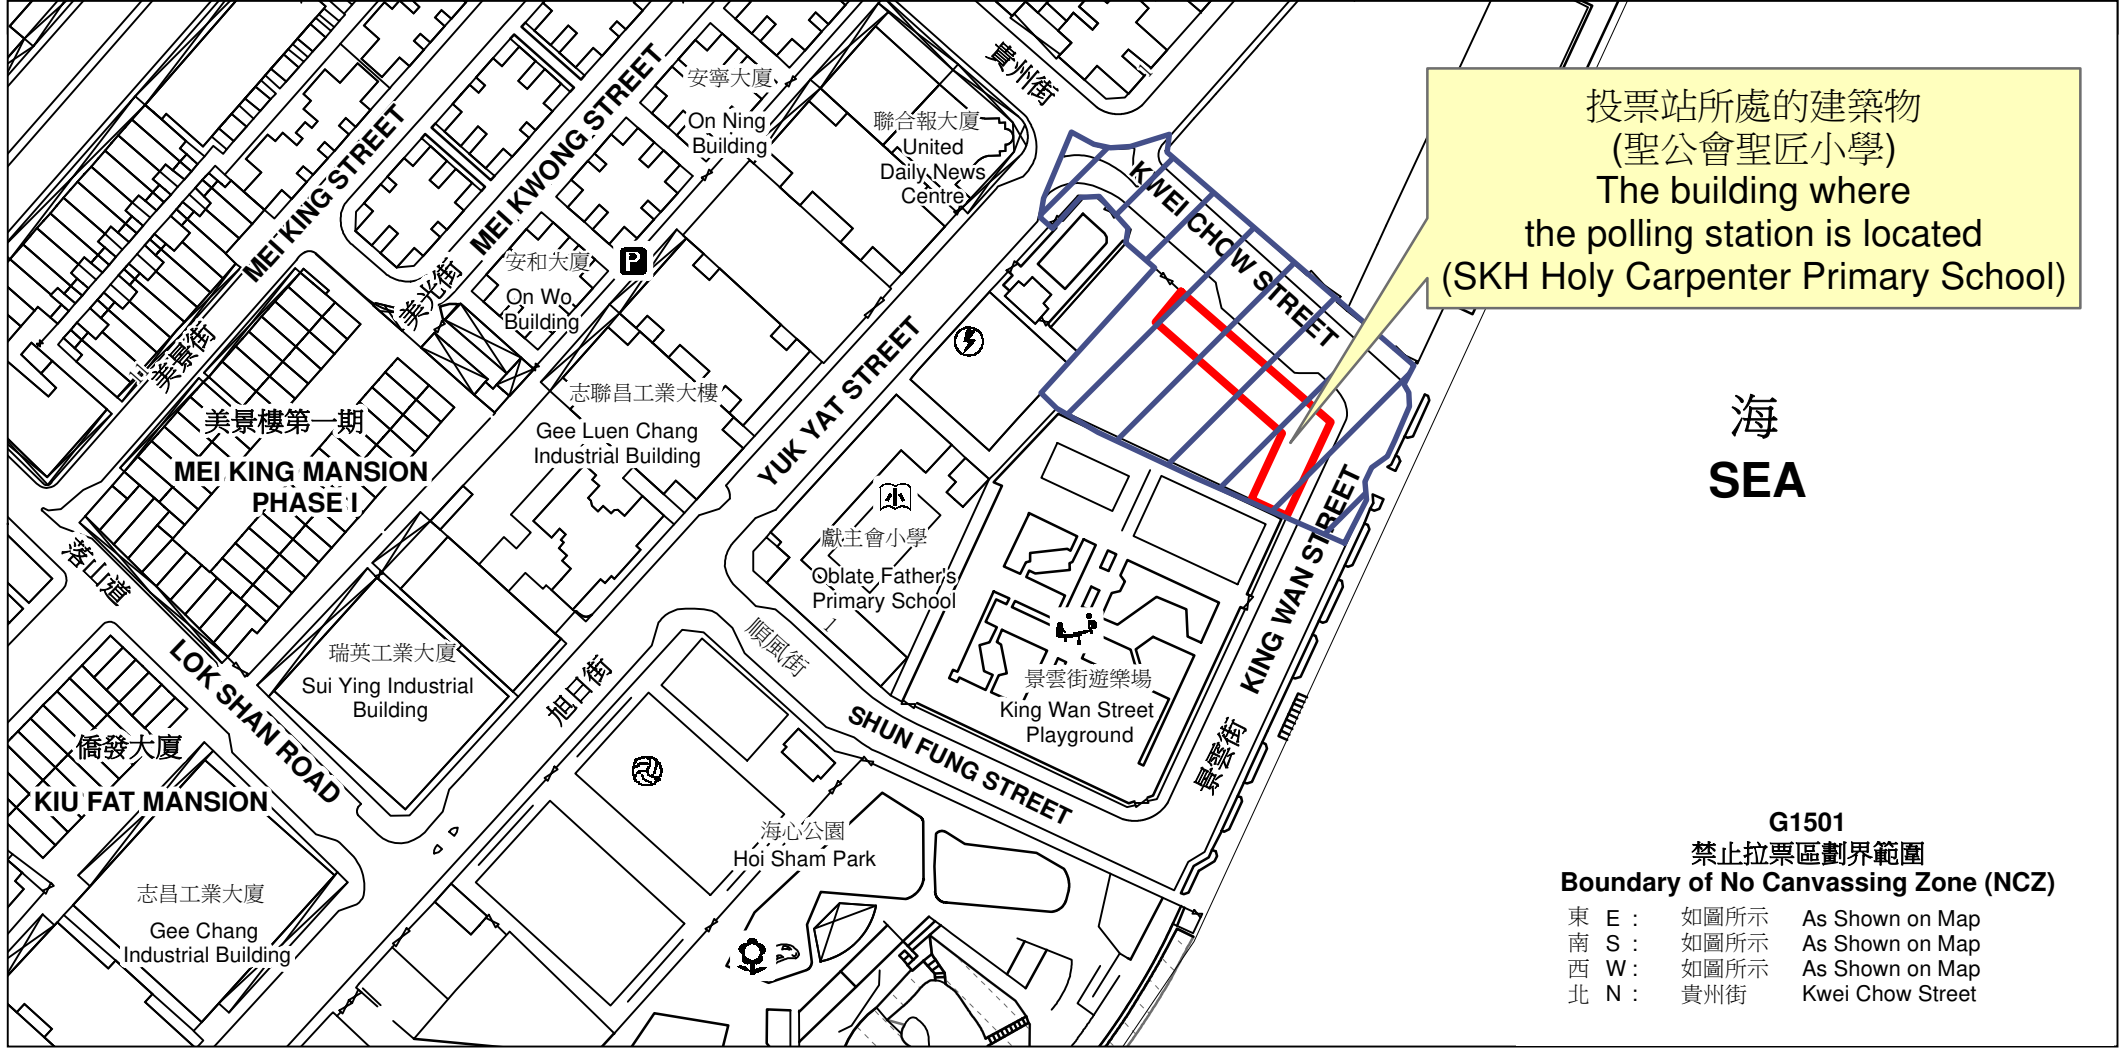

投票站位置圖和禁止拉票區 Polling Station - Location Plan & No Canvassing Zone

投票站編號 Polling Station Code	區議會名稱 Name of District Council	2023年區議會一般選舉區議會地方選區代號及名稱 Code & Name of District Council Geographical Constituency for 2023 District Council Ordinary Election	名稱及地址 Name & Address
G1501	九龍城 KOWLOON CITY	G2 九龍城南 KOWLOON CITY SOUTH	聖公會聖匠小學 九龍土瓜灣貴州街14號地下 SKH Holy Carpenter Primary School G/F, 14 Kwei Chow Street, To Kwa Wan, Kowloon

投票站所處的建築物
(聖公會聖匠小學)
The building where
the polling station is located
(SKH Holy Carpenter Primary School)

海
SEA

G1501
禁止拉票區劃界範圍
Boundary of No Canvassing Zone (NCZ)

- | | | |
|-------|------|------------------|
| 東 E : | 如圖所示 | As Shown on Map |
| 南 S : | 如圖所示 | As Shown on Map |
| 西 W : | 如圖所示 | As Shown on Map |
| 北 N : | 貴州街 | Kwei Chow Street |

 禁止拉票區
No Canvassing Zone