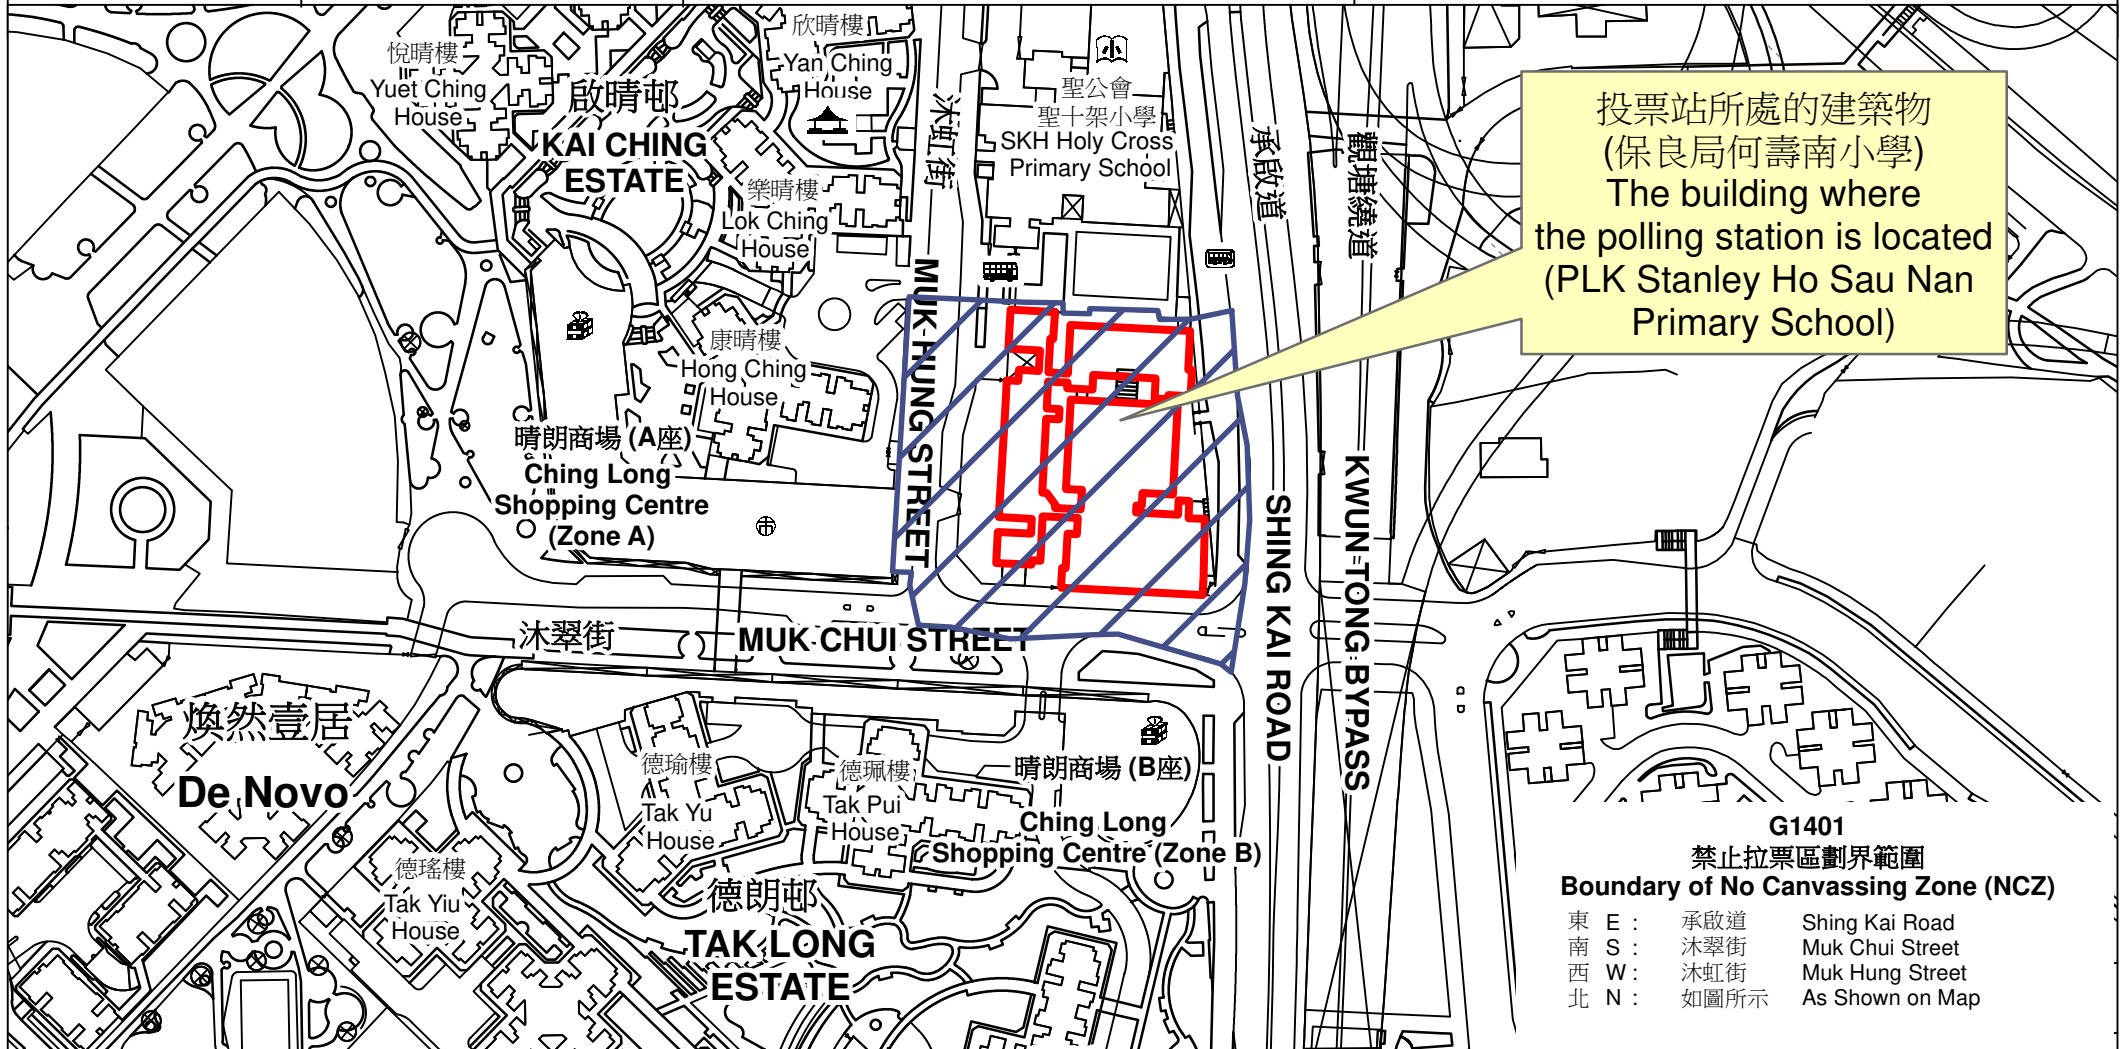

投票站位置圖和禁止拉票區 Polling Station - Location Plan & No Canvassing Zone

投票站編號 Polling Station Code	區議會名稱 Name of District Council	2023年區議會一般選舉區議會地方選區代號及名稱 Code & Name of District Council Geographical Constituency for 2023 District Council Ordinary Election	名稱及地址 Name & Address
G1401	九龍城 KOWLOON CITY	G1 九龍城北 KOWLOON CITY NORTH	保良局何壽南小學 九龍九龍城沐虹街11號地下 PLK Stanley Ho Sau Nan Primary School G/F, 11 Muk Hung Street, Kowloon City, Kowloon

禁止拉票區
No Canvassing Zone