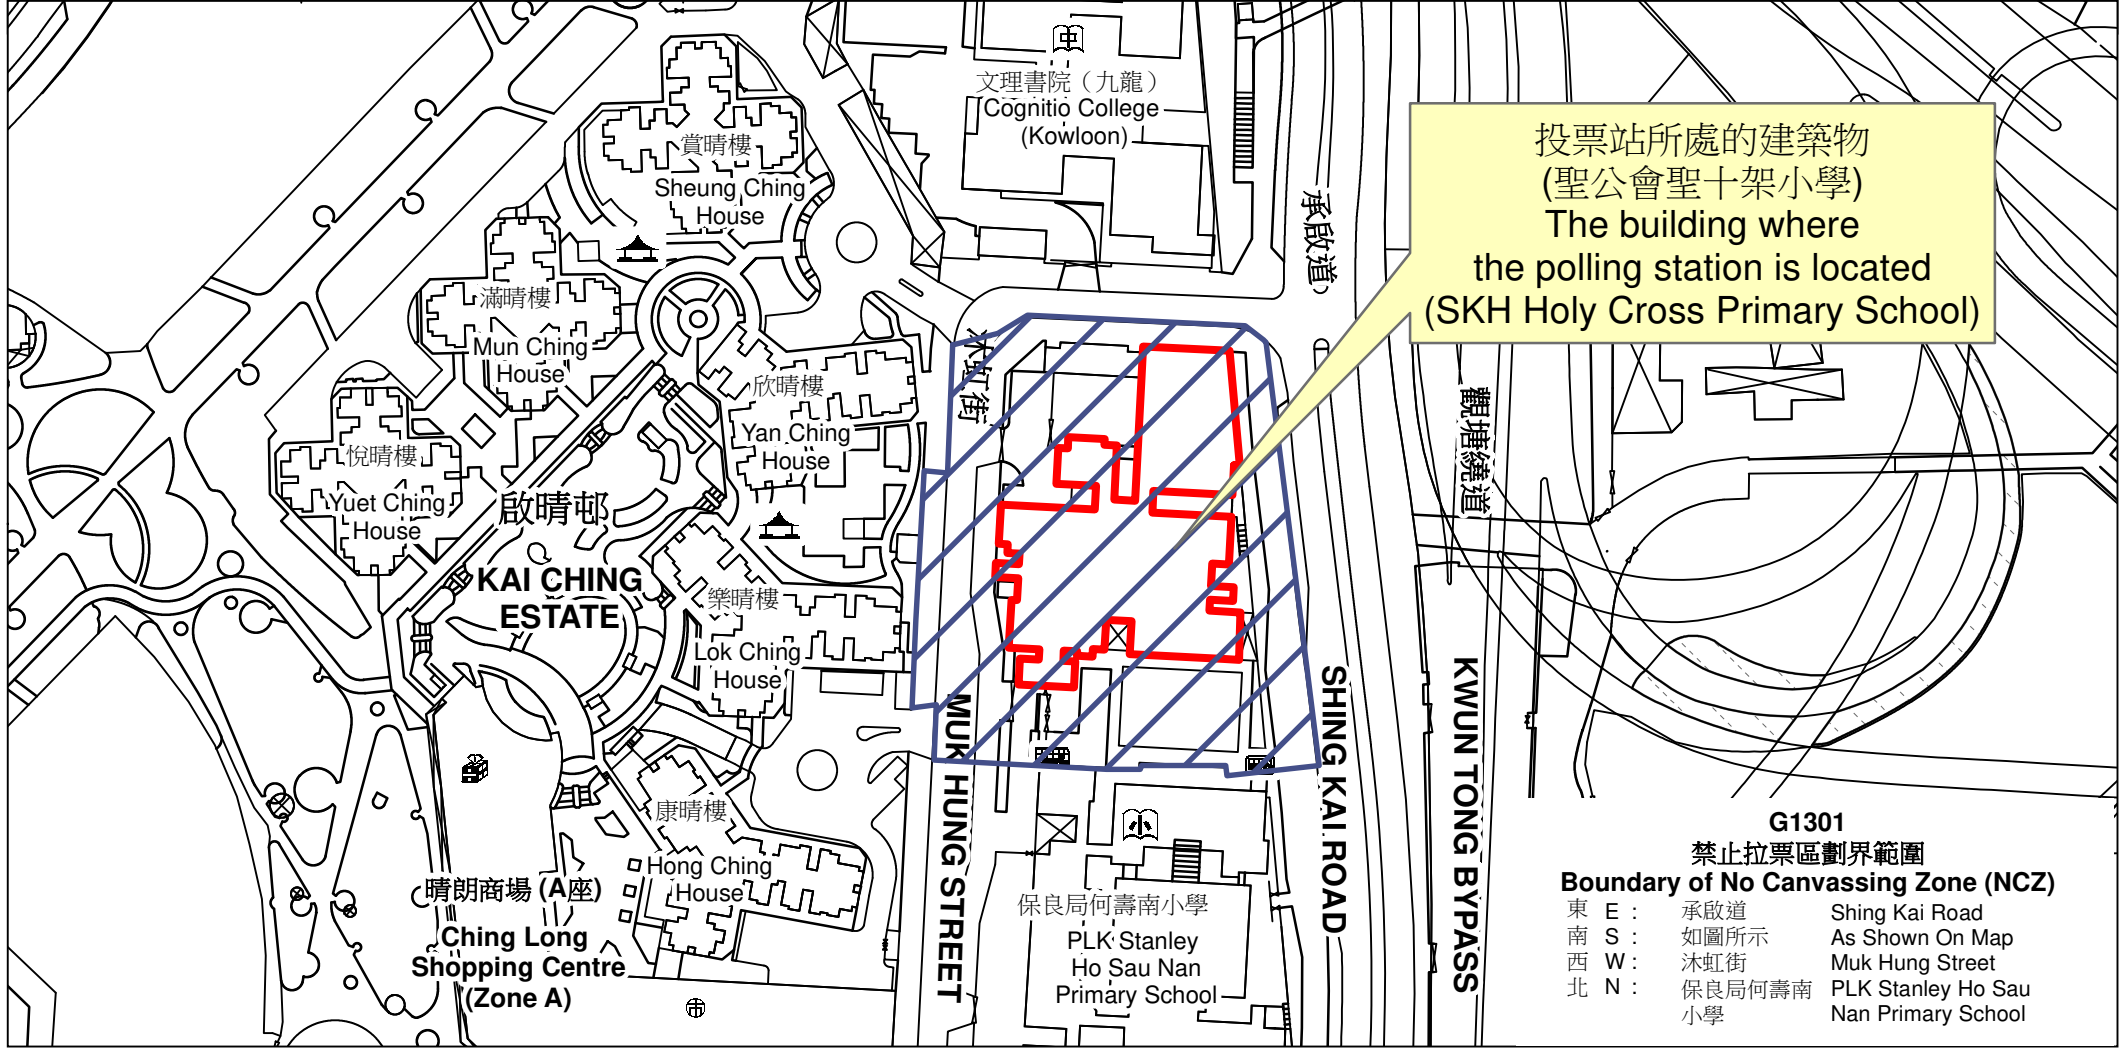

# 投票站位置圖和禁止拉票區 Polling Station - Location Plan & No Canvassing Zone

投票站編號 Polling Station Code	區議會名稱 Name of District Council	2023年區議會一般選舉區議會地方選區代號及名稱 Code & Name of District Council Geographical Constituency for 2023 District Council Ordinary Election	名稱及地址 Name & Address
<b>G1301</b>	<b>九龍城 KOWLOON CITY</b>	<b>G1 九龍城北 KOWLOON CITY NORTH</b>	聖公會聖十架小學 九龍九龍城沐虹街9號地下 <b>SKH Holy Cross Primary School</b> G/F, 9 Muk Hung Street, Kowloon City, Kowloon

投票站所處的建築物  
(聖公會聖十架小學)  
The building where  
the polling station is located  
(SKH Holy Cross Primary School)

**G1301**  
**禁止拉票區劃界範圍**  
**Boundary of No Canvassing Zone (NCZ)**

東 E :	承啟道	Shing Kai Road
南 S :	如圖所示	As Shown On Map
西 W :	沐虹街	Muk Hung Street
北 N :	保良局何壽南小學	PLK Stanley Ho Sau Nan Primary School

 禁止拉票區  
No Canvassing Zone