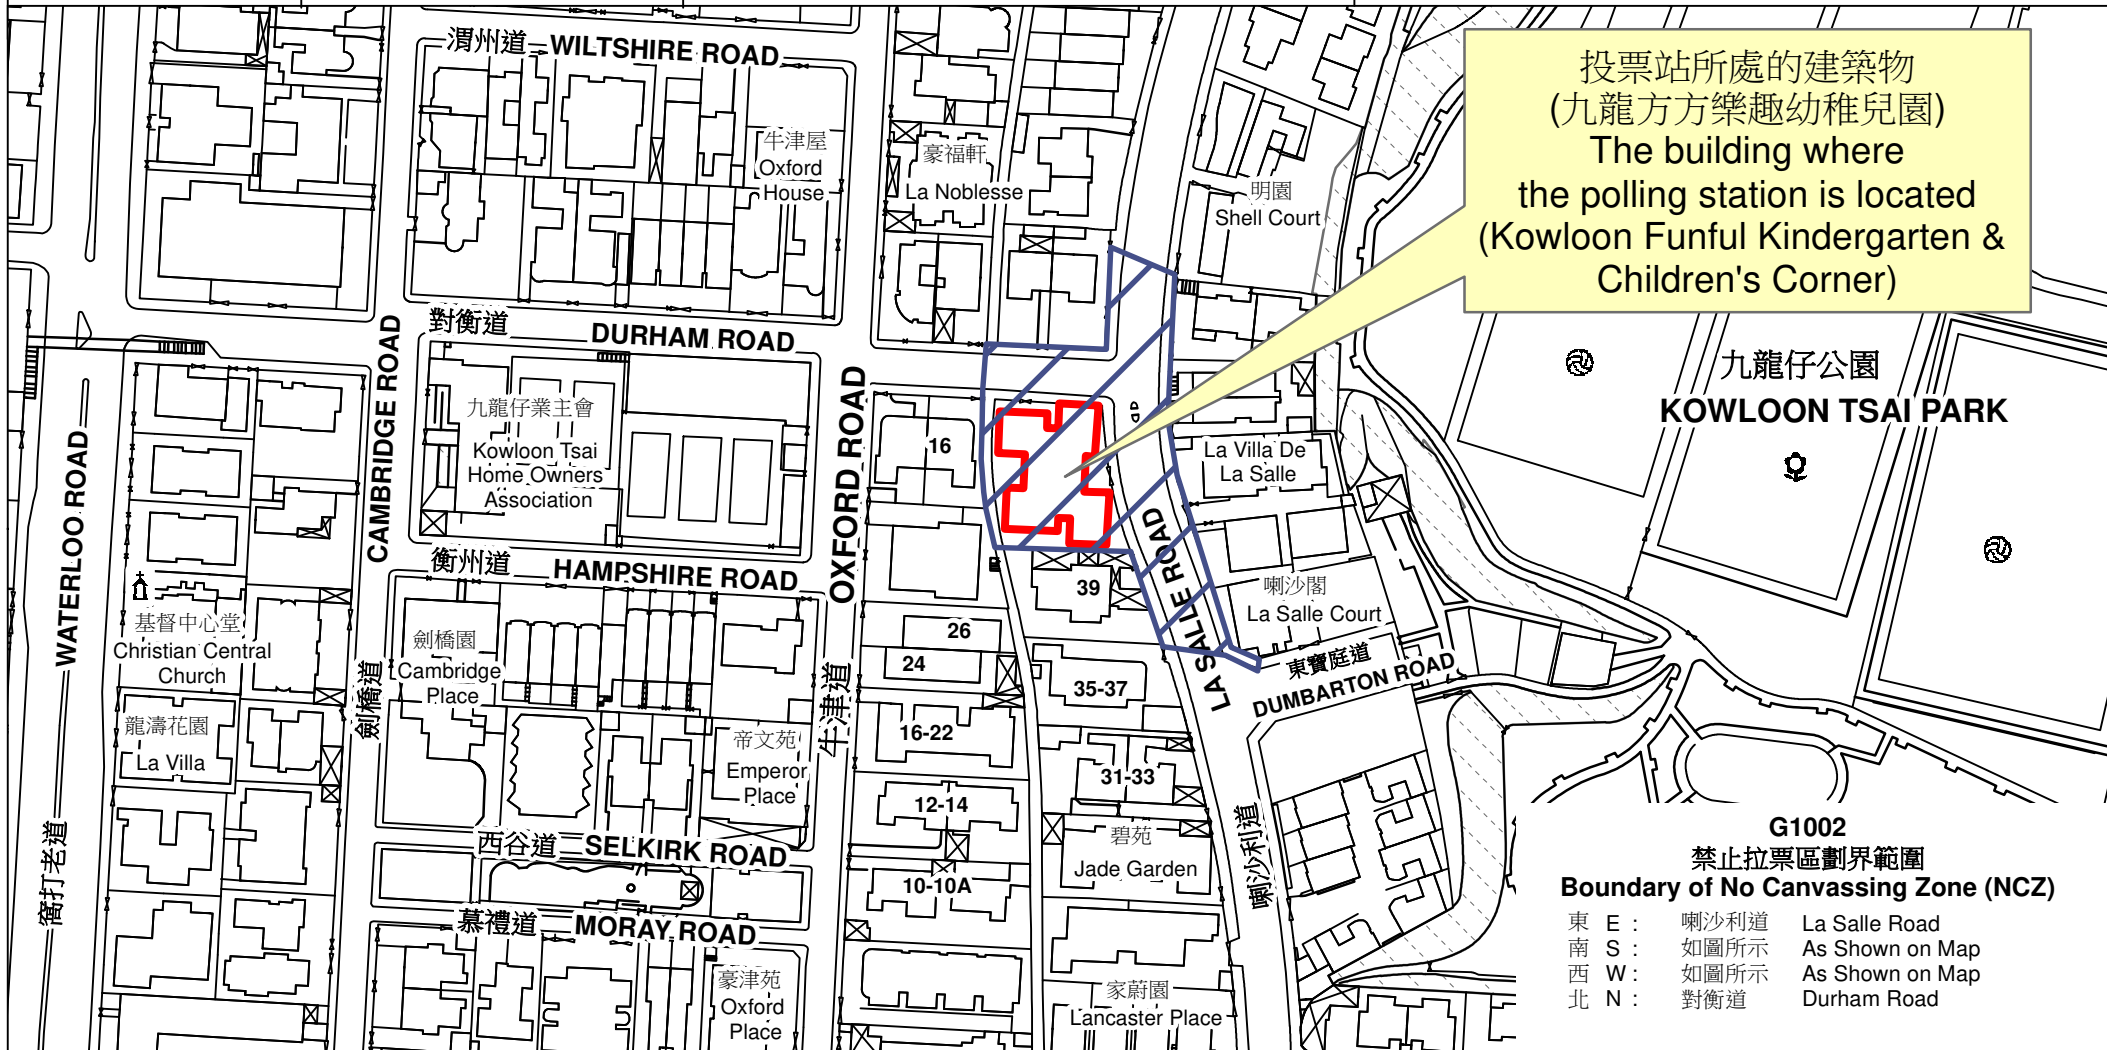

# 投票站位置圖和禁止拉票區 Polling Station - Location Plan & No Canvassing Zone

|   |  |  |   |
|---|--|--|---|
| <p>投票站編號<br/>Polling Station Code</p> <p><b>G1002</b></p> | <p>區議會名稱<br/>Name of District Council</p> <p><b>九龍城<br/>KOWLOON CITY</b></p> | <p>2023年區議會一般選舉區議會地方選區代號及名稱<br/>Code &amp; Name of District Council Geographical Constituency for 2023 District Council Ordinary Election</p> <p><b>G1<br/>九龍城北<br/>KOWLOON CITY NORTH</b></p> | <p>名稱及地址<br/>Name &amp; Address</p> <p>九龍方方樂趣幼稚兒園<br/>九龍九龍塘對衡道20號地下<br/><b>Kowloon Funful Kindergarten &amp; Children's Corner<br/>G/F, 20 Durham Road, Kowloon Tong, Kowloon</b></p> |
|---|--|--|---|

禁止拉票區  
No Canvassing Zone