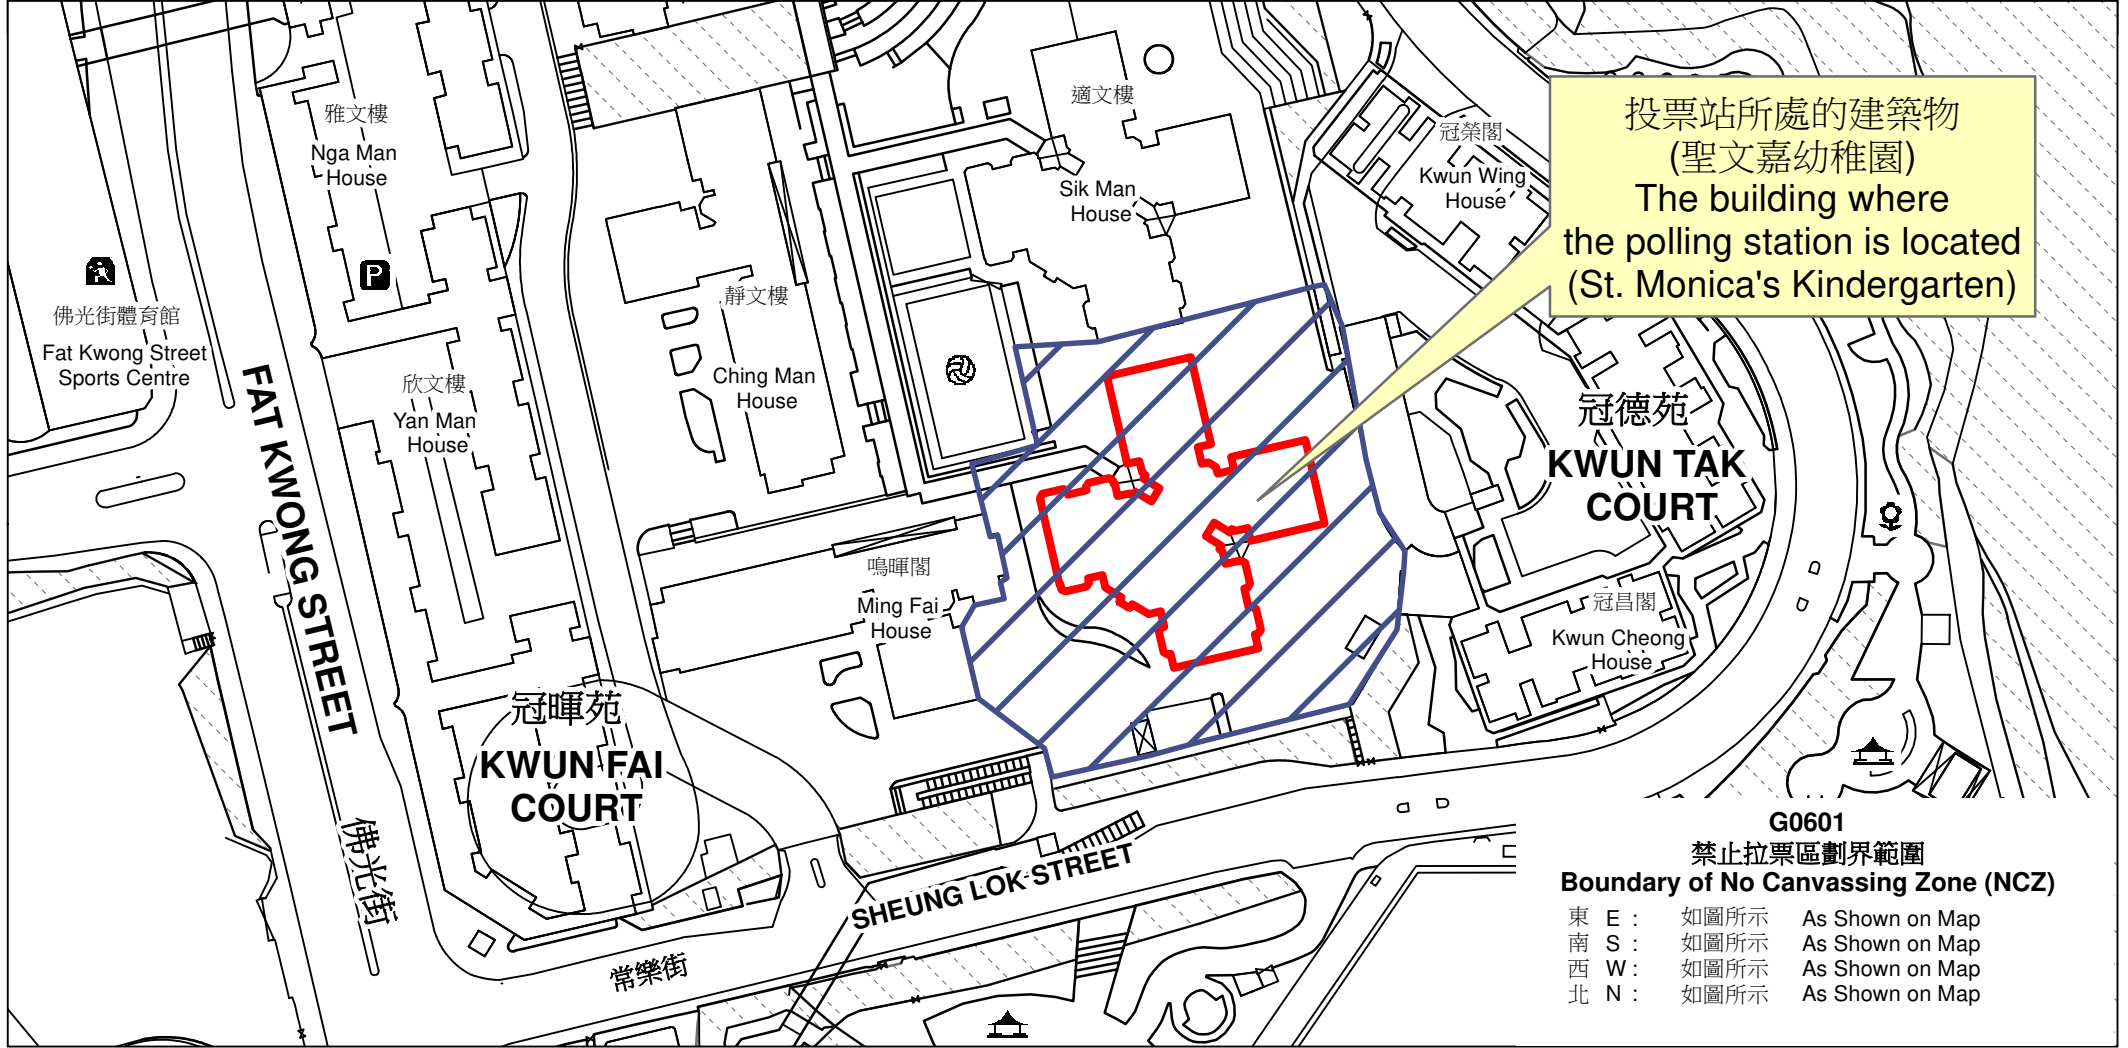

投票站位置圖和禁止拉票區 Polling Station - Location Plan & No Canvassing Zone

|   |  |  |   |
|---|--|--|---|
| <p>投票站編號<br/>Polling Station Code</p> <p><b>G0601</b></p> | <p>區議會名稱<br/>Name of District Council</p> <p><b>九龍城<br/>KOWLOON CITY</b></p> | <p>2023年區議會一般選舉區議會地方選區代號及名稱<br/>Code &amp; Name of District Council Geographical Constituency for 2023 District Council Ordinary Election</p> <p><b>G2<br/>九龍城南<br/>KOWLOON CITY SOUTH</b></p> | <p>名稱及地址<br/>Name &amp; Address</p> <p>聖文嘉幼稚園<br/>九龍何文田南常樂街3號冠熹苑地下<br/><b>St. Monica's Kindergarten</b><br/>G/F, Kwun Hei Court, 3 Sheung Lok Street,<br/>Homantin South, Kowloon</p> |
|---|--|--|---|

 禁止拉票區  
No Canvassing Zone