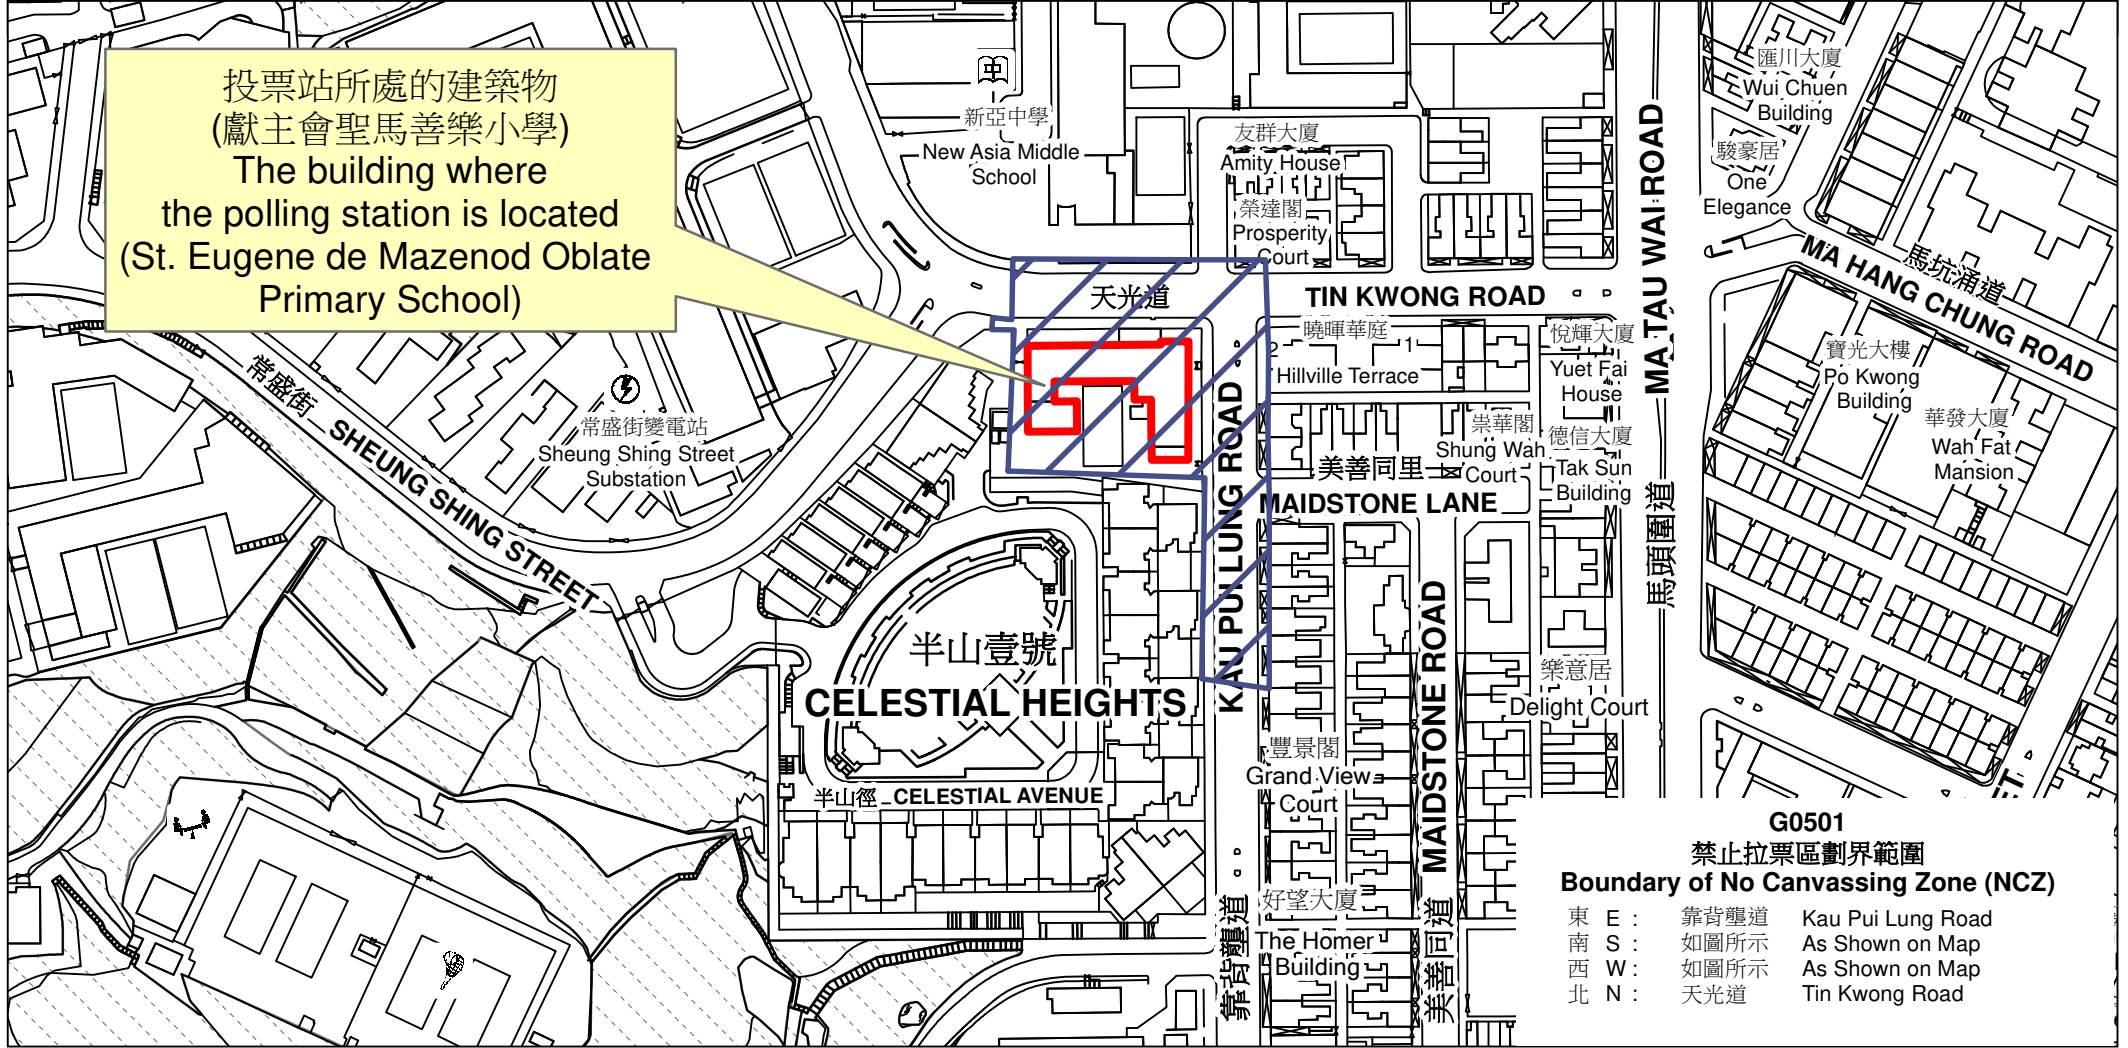

投票站位置圖和禁止拉票區 Polling Station - Location Plan & No Canvassing Zone

投票站編號 Polling Station Code	區議會名稱 Name of District Council	2023年區議會一般選舉區議會地方選區代號及名稱 Code & Name of District Council Geographical Constituency for 2023 District Council Ordinary Election	名稱及地址 Name & Address
G0501	九龍城 KOWLOON CITY	G1 九龍城北 KOWLOON CITY NORTH	獻主會聖馬善樂小學 九龍土瓜灣天光道24號地下 St. Eugene de Mazenod Oblate Primary School G/F, 24 Tin Kwong Road, To Kwa Wan, Kowloon

投票站所處的建築物
(獻主會聖馬善樂小學)
The building where
the polling station is located
(St. Eugene de Mazenod Oblate
Primary School)

G0501
禁止拉票區劃界範圍
Boundary of No Canvassing Zone (NCZ)

東 E :	靠背壟道	Kau Pui Lung Road
南 S :	如圖所示	As Shown on Map
西 W :	如圖所示	As Shown on Map
北 N :	天光道	Tin Kwong Road

 禁止拉票區
No Canvassing Zone