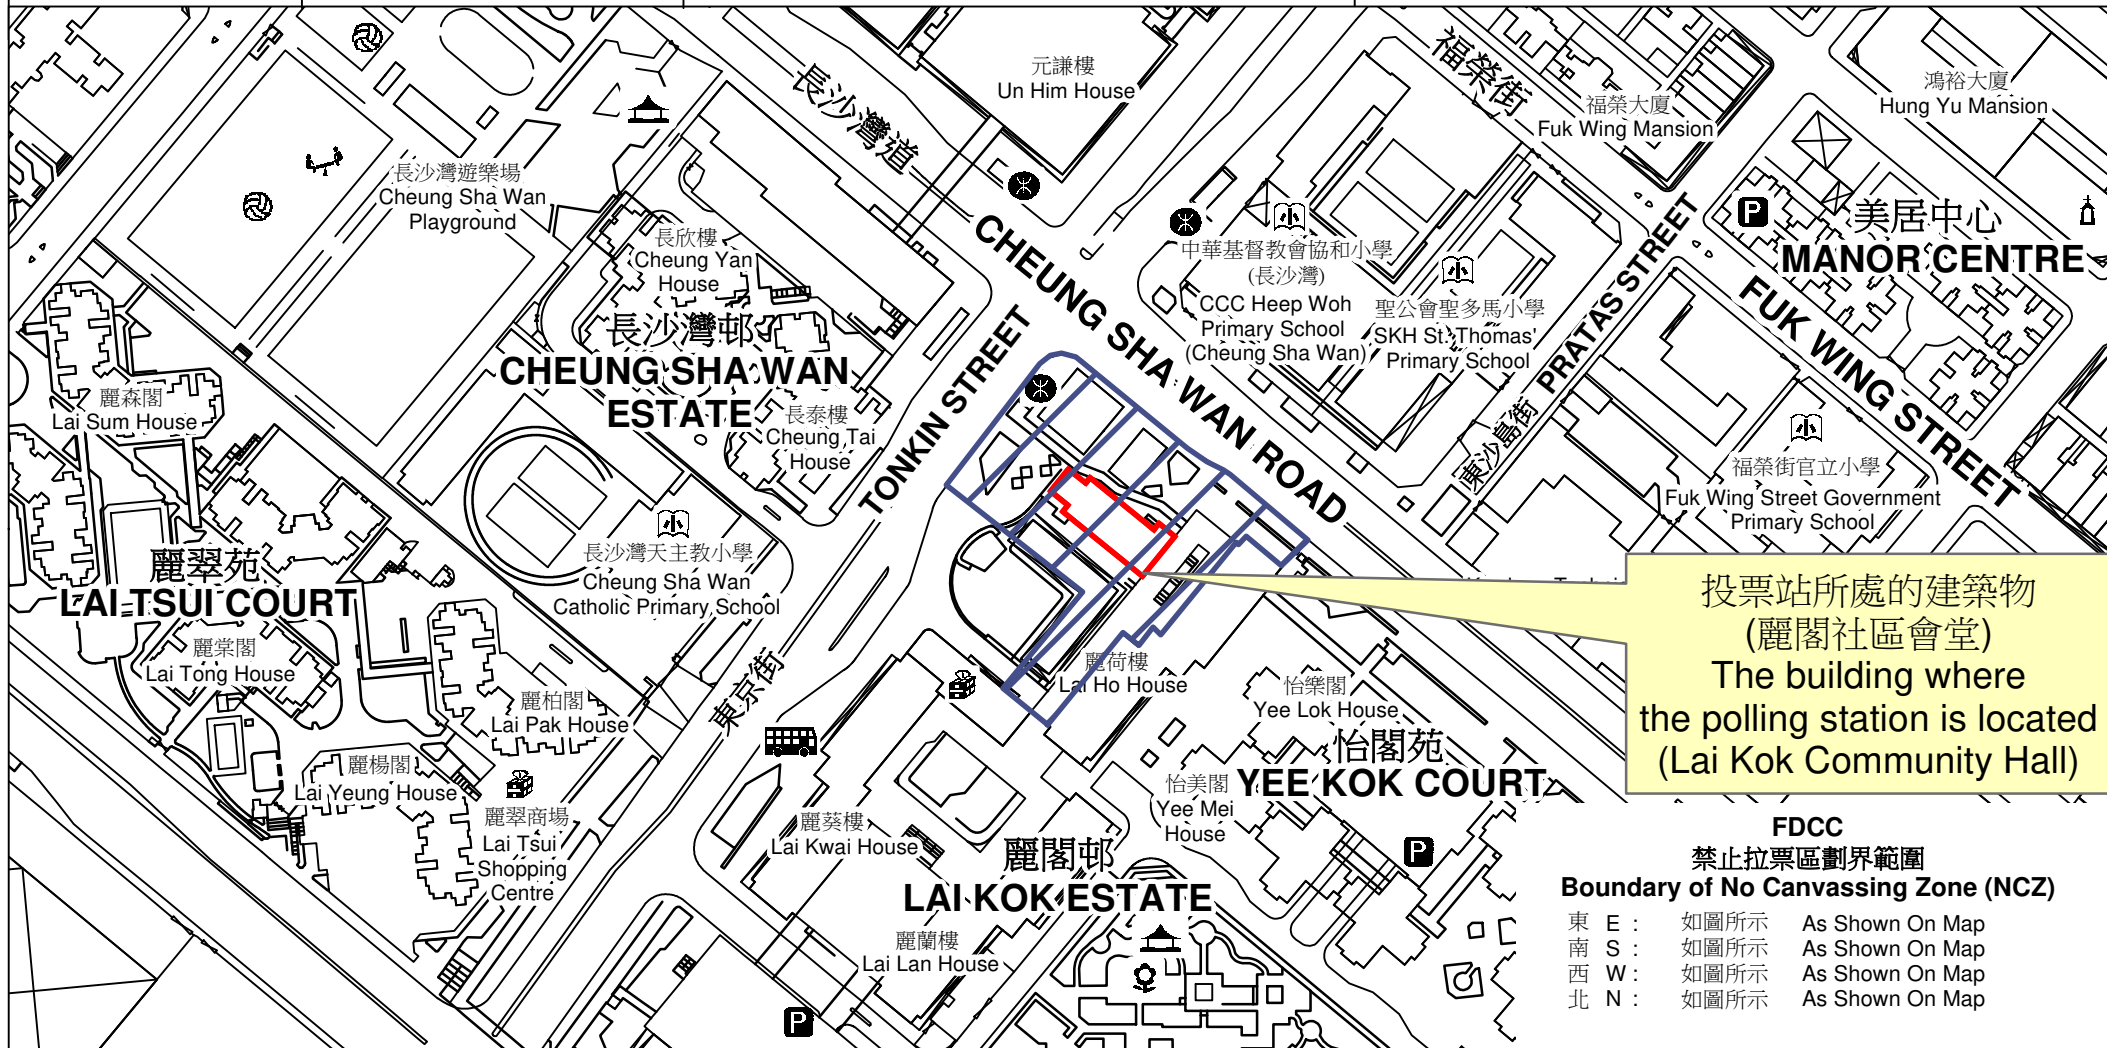

# 投票站位置圖和禁止拉票區 Polling Station - Location Plan & No Canvassing Zone

投票站編號 Polling Station Code	區議會名稱 Name of District Council	2023年區議會一般選舉地區委員會界別名稱 Name of District Committees Constituency for 2023 District Council Ordinary Election	名稱及地址 Name & Address
<b>FDCC</b>	<b>深水埗 SHAM SHUI PO</b>	<b>深水埗地區委員會界別 Sham Shui Po District Committees Constituency</b>	<b>麗閣社區會堂 九龍長沙灣麗閣邨地下 Lai Kok Community Hall G/F, Lai Kok Estate, Cheung Sha Wan, Kowloon</b>

投票站所處的建築物  
(麗閣社區會堂)  
The building where  
the polling station is located  
(Lai Kok Community Hall)

**FDCC**  
**禁止拉票區劃界範圍**  
**Boundary of No Canvassing Zone (NCZ)**

東 E :	如圖所示	As Shown On Map
南 S :	如圖所示	As Shown On Map
西 W :	如圖所示	As Shown On Map
北 N :	如圖所示	As Shown On Map

 禁止拉票區  
No Canvassing Zone