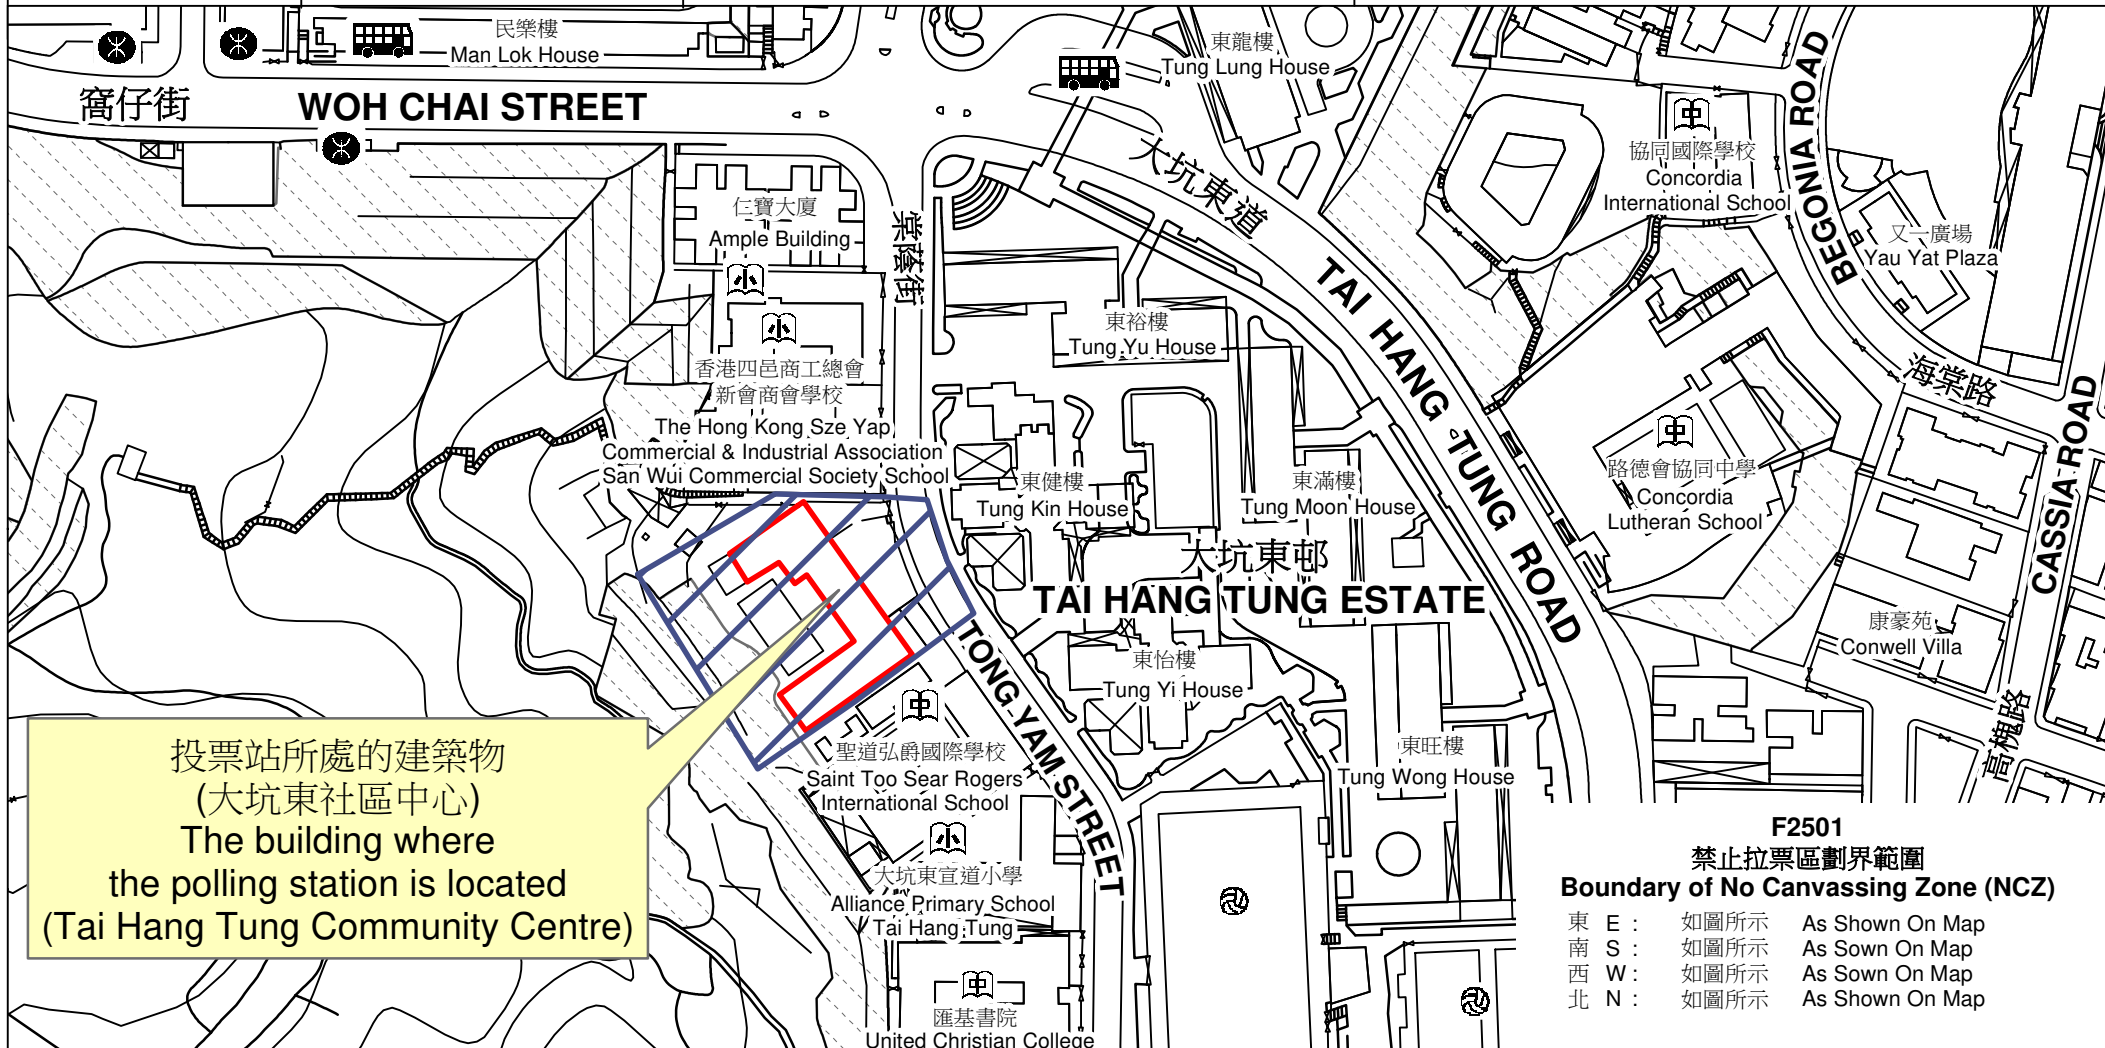

# 投票站位置圖和禁止拉票區 Polling Station - Location Plan & No Canvassing Zone

投票站編號 Polling Station Code	區議會名稱 Name of District Council	2023年區議會一般選舉區議會地方選區代號及名稱 Code & Name of District Council Geographical Constituency for 2023 District Council Ordinary Election	名稱及地址 Name & Address
<b>F2501</b>	<b>深水埗 SHAM SHUI PO</b>	<b>F2 深水埗東 SHAM SHUI PO EAST</b>	大坑東社區中心 九龍大坑東棠蔭街17號地下 <b>Tai Hang Tung Community Centre</b> G/F, 17 Tong Yam Street, Tai Hang Tung, Kowloon

投票站所處的建築物  
(大坑東社區中心)  
The building where  
the polling station is located  
(Tai Hang Tung Community Centre)

**F2501**  
禁止拉票區劃界範圍  
Boundary of No Canvassing Zone (NCZ)

東 E :	如圖所示	As Shown On Map
南 S :	如圖所示	As Sown On Map
西 W :	如圖所示	As Sown On Map
北 N :	如圖所示	As Shown On Map

 禁止拉票區  
No Canvassing Zone