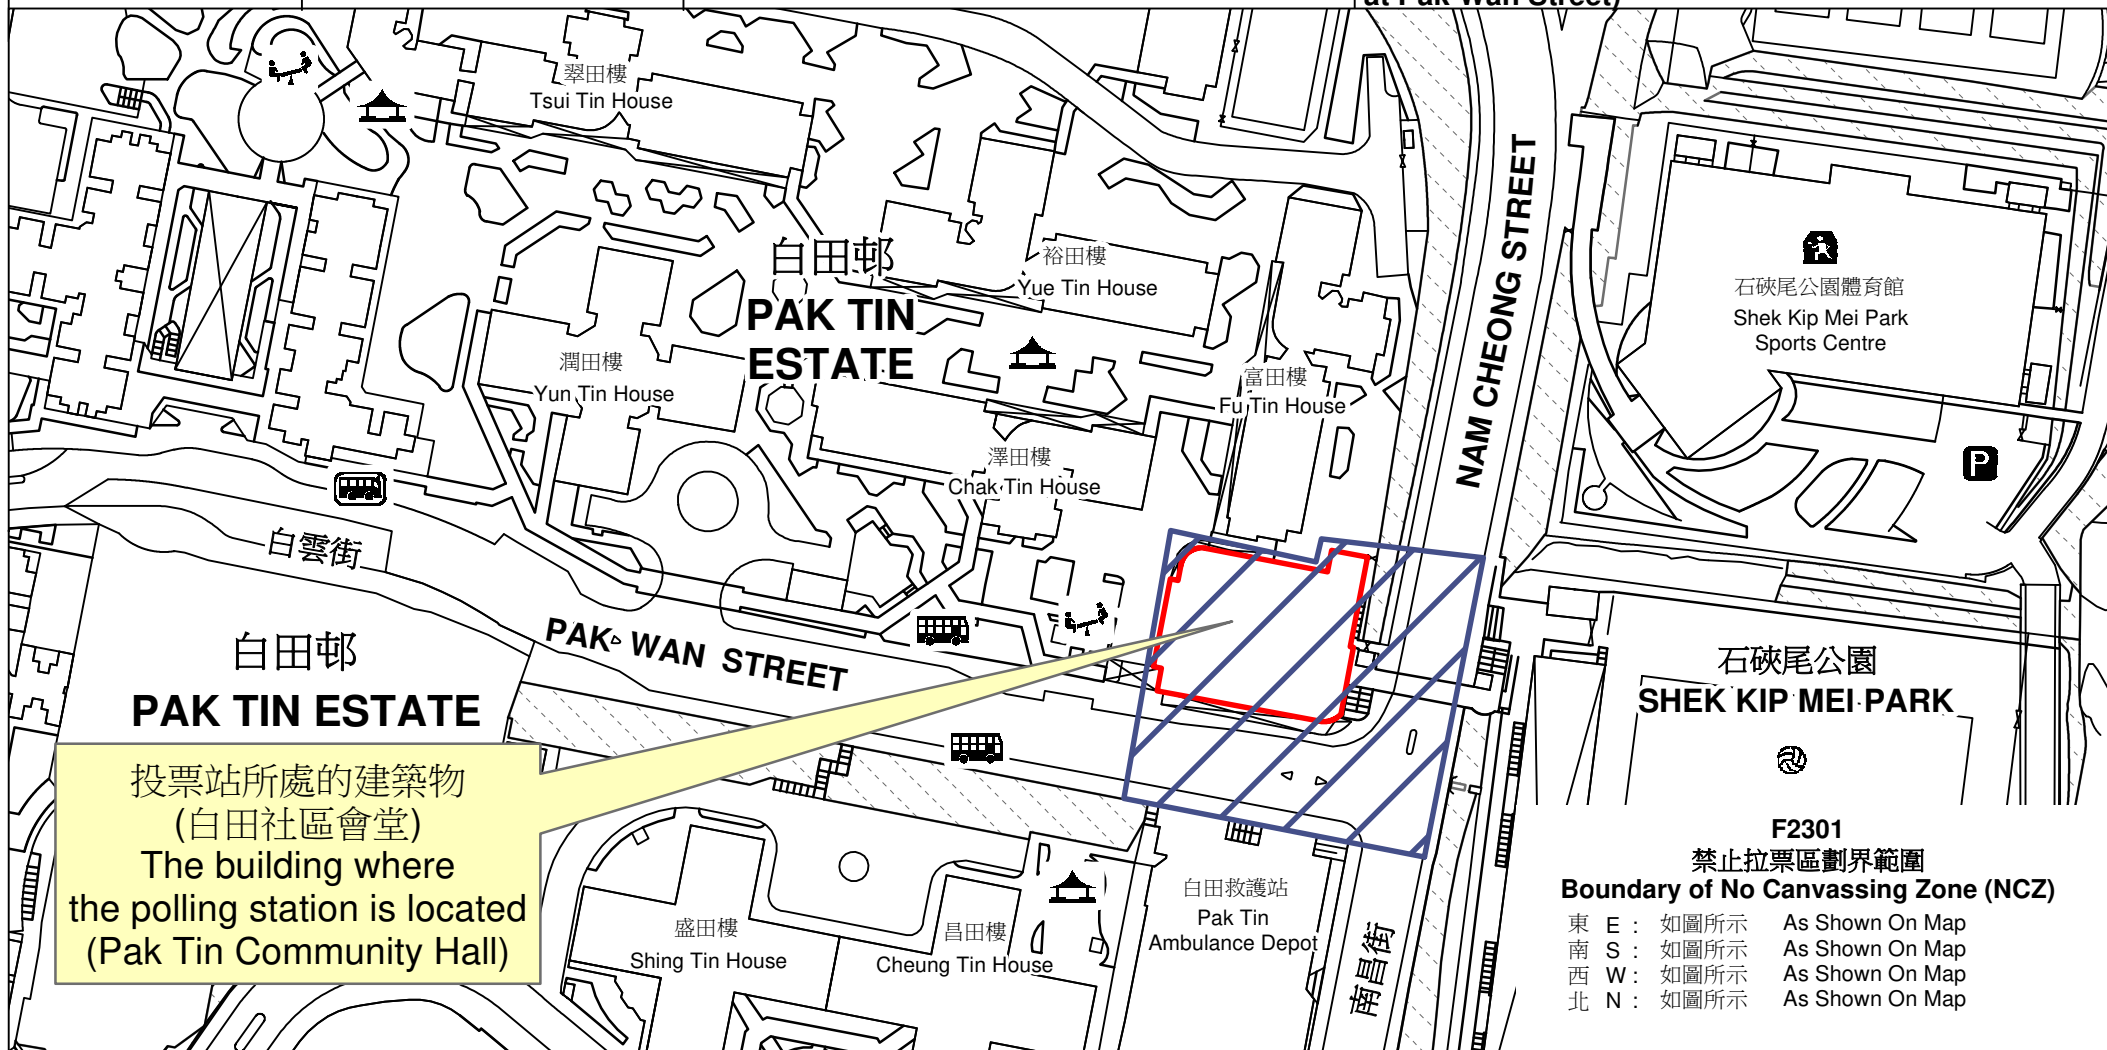

投票站位置圖和禁止拉票區 Polling Station - Location Plan & No Canvassing Zone

|   |  |   |  |
|---|--|---|--|
| <p>投票站編號<br/>Polling Station Code</p> <p><b>F2301</b></p> | <p>區議會名稱<br/>Name of District Council</p> <p><b>深水埗<br/>SHAM SHUI PO</b></p> | <p>2023年區議會一般選舉區議會地方選區代號及名稱<br/>Code &amp; Name of District Council Geographical<br/>Constituency for 2023 District Council Ordinary Election</p> <p><b>F2<br/>深水埗東<br/>SHAM SHUI PO EAST</b></p> | <p>名稱及地址<br/>Name &amp; Address</p> <p>白田社區會堂<br/>九龍白田邨白田社區綜合大樓地下(白雲街白田救護站對面)<br/><b>Pak Tin Community Hall</b><br/>G/F, Pak Tin Community Complex, Pak Tin Estate,<br/>Kowloon(opposite to Pak Tin Ambulance Depot<br/>at Pak Wan Street)</p> |
|---|--|---|--|

 禁止拉票區  
No Canvassing Zone