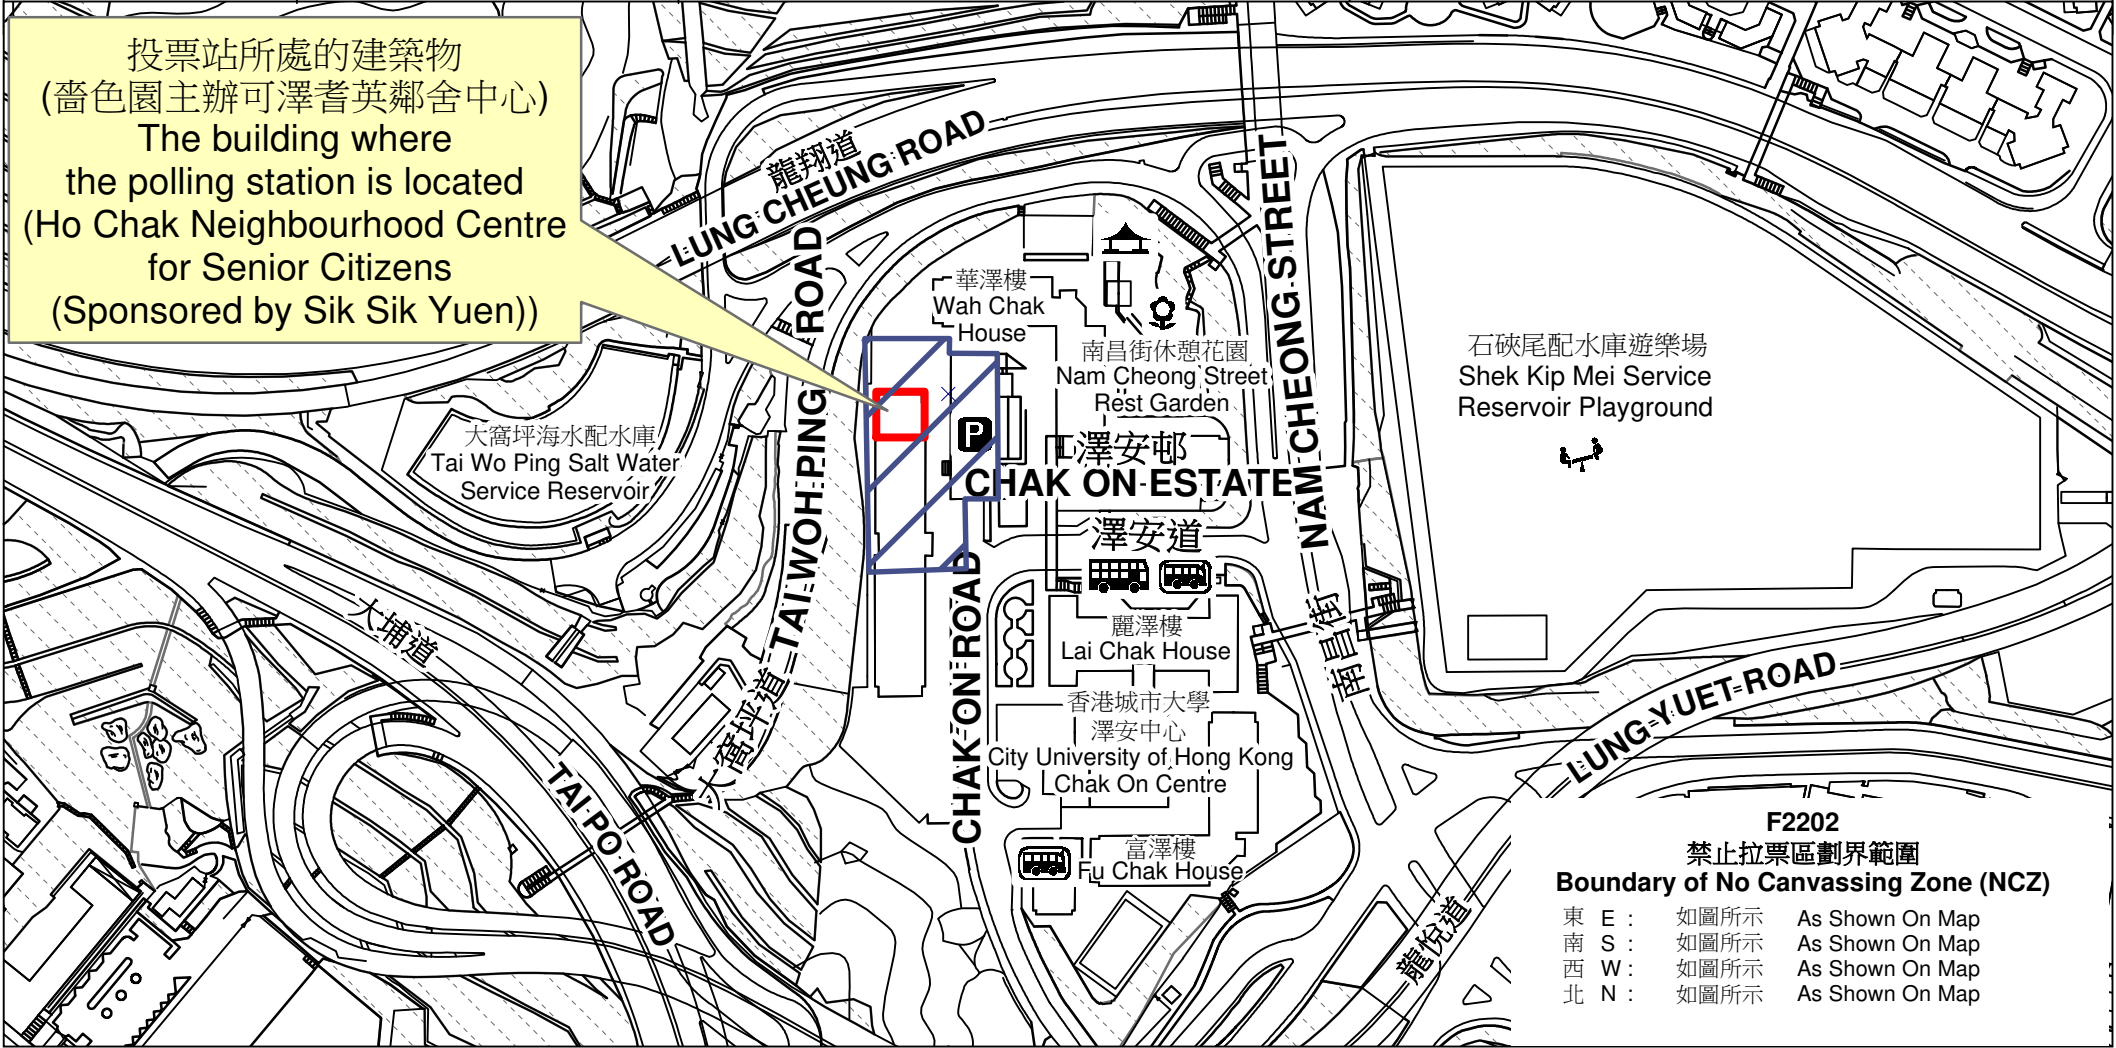

投票站位置圖和禁止拉票區 Polling Station - Location Plan & No Canvassing Zone

投票站編號 Polling Station Code	區議會名稱 Name of District Council	2023年區議會一般選舉區議會地方選區代號及名稱 Code & Name of District Council Geographical Constituency for 2023 District Council Ordinary Election	名稱及地址 Name & Address
F2202	深水埗 SHAM SHUI PO	F2 深水埗東 SHAM SHUI PO EAST	耆色園主辦可澤耆英鄰舍中心 九龍深水埗澤安邨榮澤樓地下1-2號 Ho Chak Neighbourhood Centre for Senior Citizens (Sponsored by Sik Sik Yuen) No. 1-2, G/F, Wing Chak House, Chak On Estate, Sham Shui Po, Kowloon

F2202
禁止拉票區劃界範圍
Boundary of No Canvassing Zone (NCZ)

東 E :	如圖所示	As Shown On Map
南 S :	如圖所示	As Shown On Map
西 W :	如圖所示	As Shown On Map
北 N :	如圖所示	As Shown On Map

禁止拉票區
No Canvassing Zone