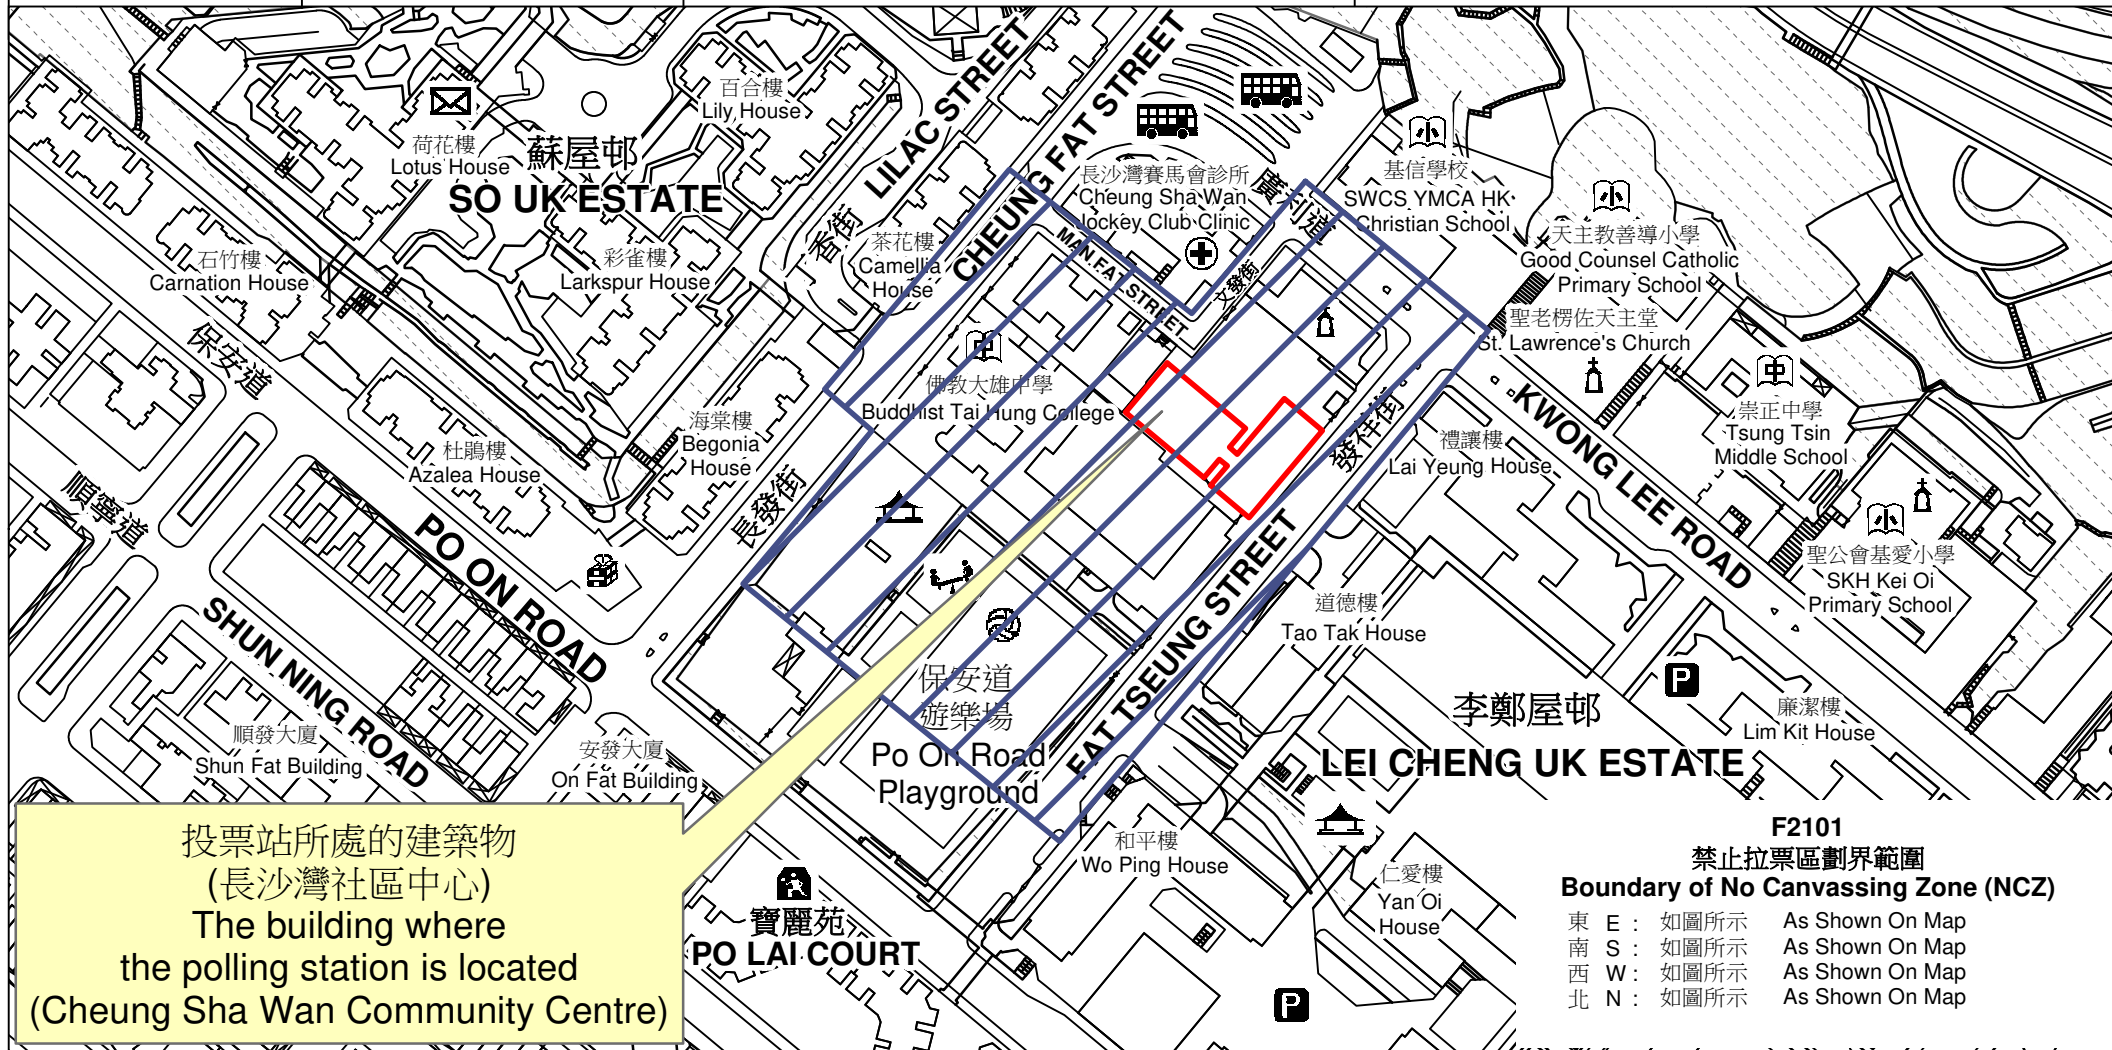

# 投票站位置圖和禁止拉票區 Polling Station - Location Plan & No Canvassing Zone

| 投票站編號<br>Polling Station Code | 區議會名稱<br>Name of District Council | 2023年區議會一般選舉區議會地方選區代號及名稱<br>Code & Name of District Council Geographical Constituency for 2023 District Council Ordinary Election | 名稱及地址<br>Name & Address  |
|-------------------------------|-----------------------------------|---|--|
| <b>F2101</b>                  | <b>深水埗<br/>SHAM SHUI PO</b>       | <b>F2<br/>深水埗東<br/>SHAM SHUI PO EAST</b>  | 長沙灣社區中心<br>九龍長沙灣發祥街55號1樓<br><b>Cheung Sha Wan Community Centre</b><br>1/F, 55 Fat Tseung Street, Cheung Sha Wan, Kowloon |

投票站所處的建築物  
(長沙灣社區中心)  
The building where  
the polling station is located  
(Cheung Sha Wan Community Centre)

**F2101**  
**禁止拉票區劃界範圍**  
**Boundary of No Canvassing Zone (NCZ)**  
東 E : 如圖所示 As Shown On Map  
南 S : 如圖所示 As Shown On Map  
西 W : 如圖所示 As Shown On Map  
北 N : 如圖所示 As Shown On Map

 禁止拉票區  
No Canvassing Zone