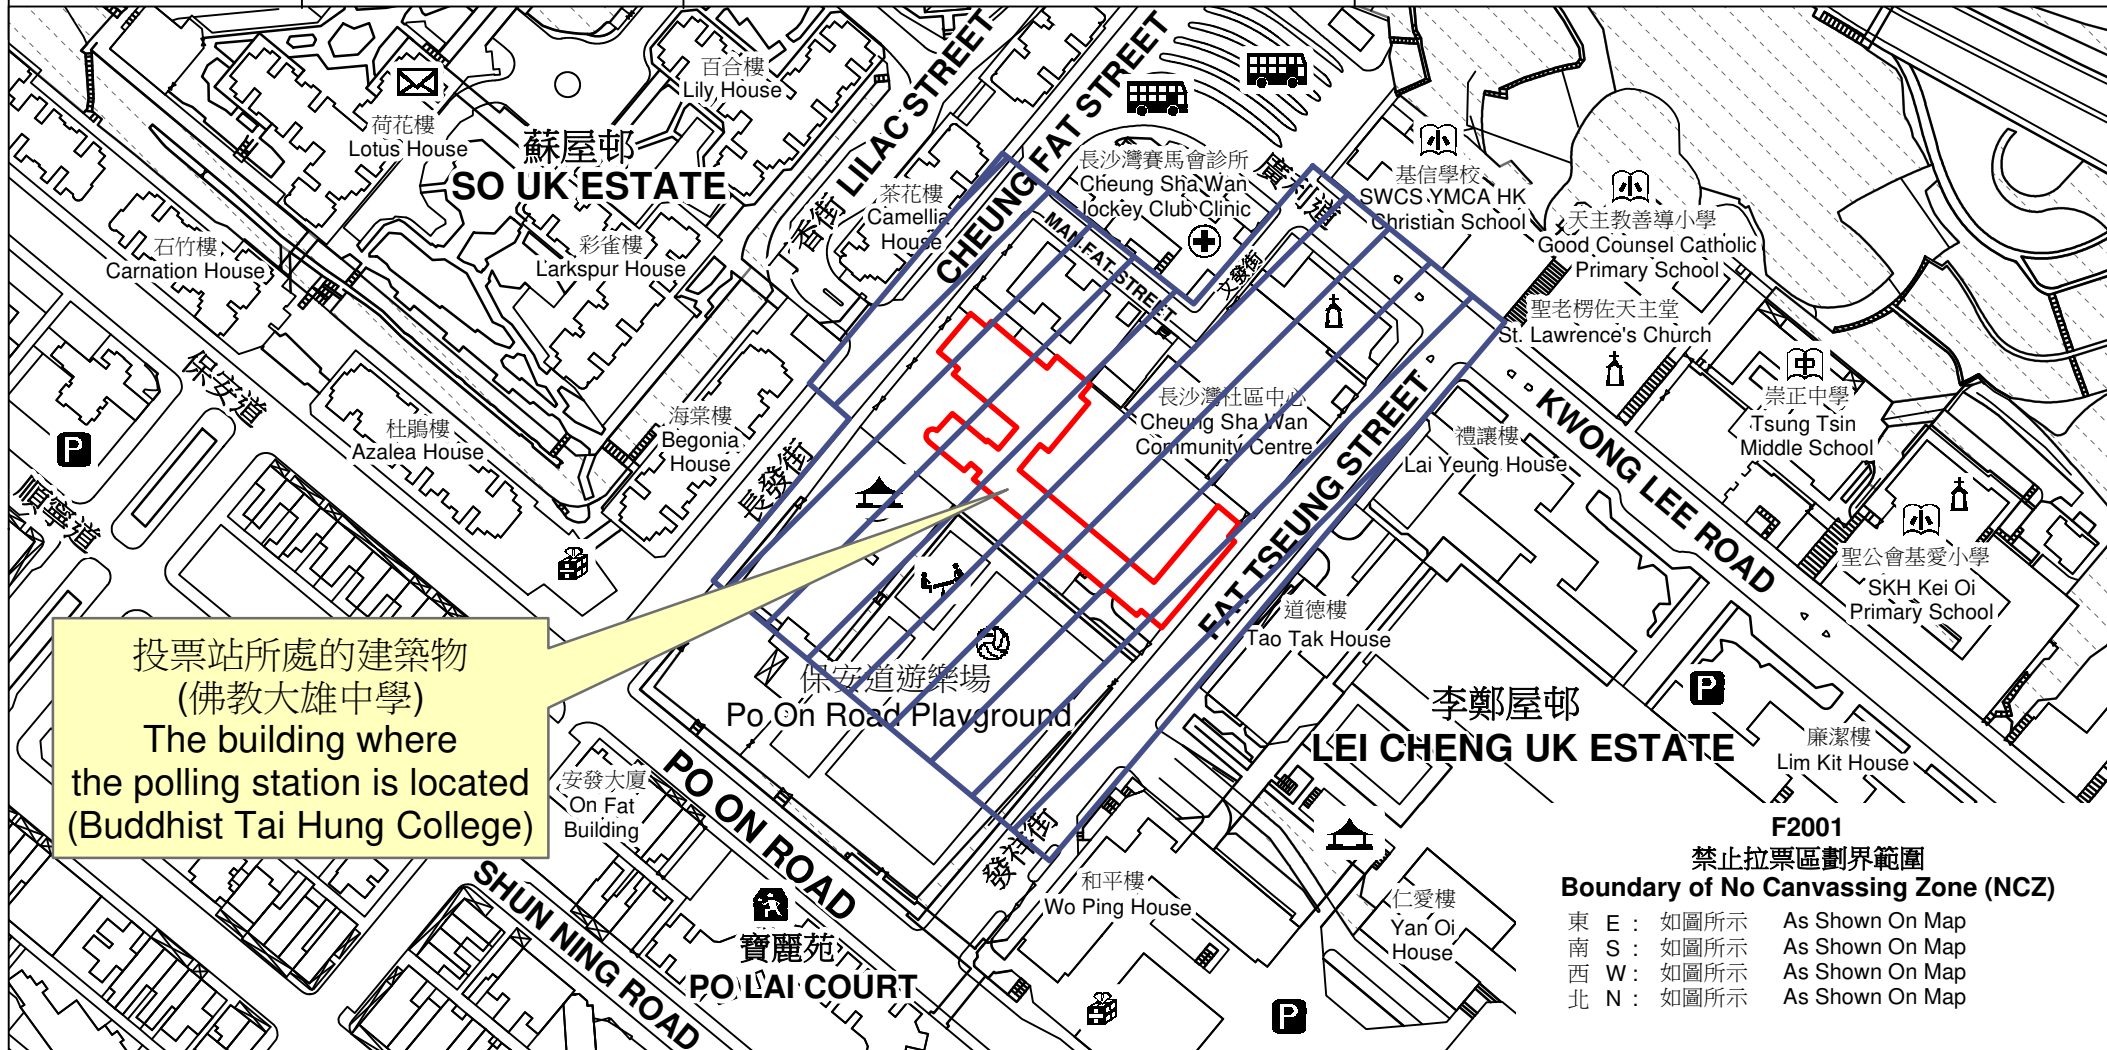

# 投票站位置圖和禁止拉票區 Polling Station - Location Plan & No Canvassing Zone

投票站編號 Polling Station Code	區議會名稱 Name of District Council	2023年區議會一般選舉區議會地方選區代號及名稱 Code & Name of District Council Geographical Constituency for 2023 District Council Ordinary Election	名稱及地址 Name & Address
<b>F2001</b>	<b>深水埗 SHAM SHUI PO</b>	<b>F1 深水埗西 SHAM SHUI PO WEST</b>	佛教大雄中學 九龍深水埗蘇屋長發街38號地下 <b>Buddhist Tai Hung College</b> G/F, 38 Cheung Fat Street, So Uk, Sham Shui Po, Kowloon

投票站所處的建築物  
(佛教大雄中學)  
The building where  
the polling station is located  
(Buddhist Tai Hung College)

**F2001**  
禁止拉票區劃界範圍  
**Boundary of No Canvassing Zone (NCZ)**

東 E :	如圖所示	As Shown On Map
南 S :	如圖所示	As Shown On Map
西 W :	如圖所示	As Shown On Map
北 N :	如圖所示	As Shown On Map

 禁止拉票區  
No Canvassing Zone