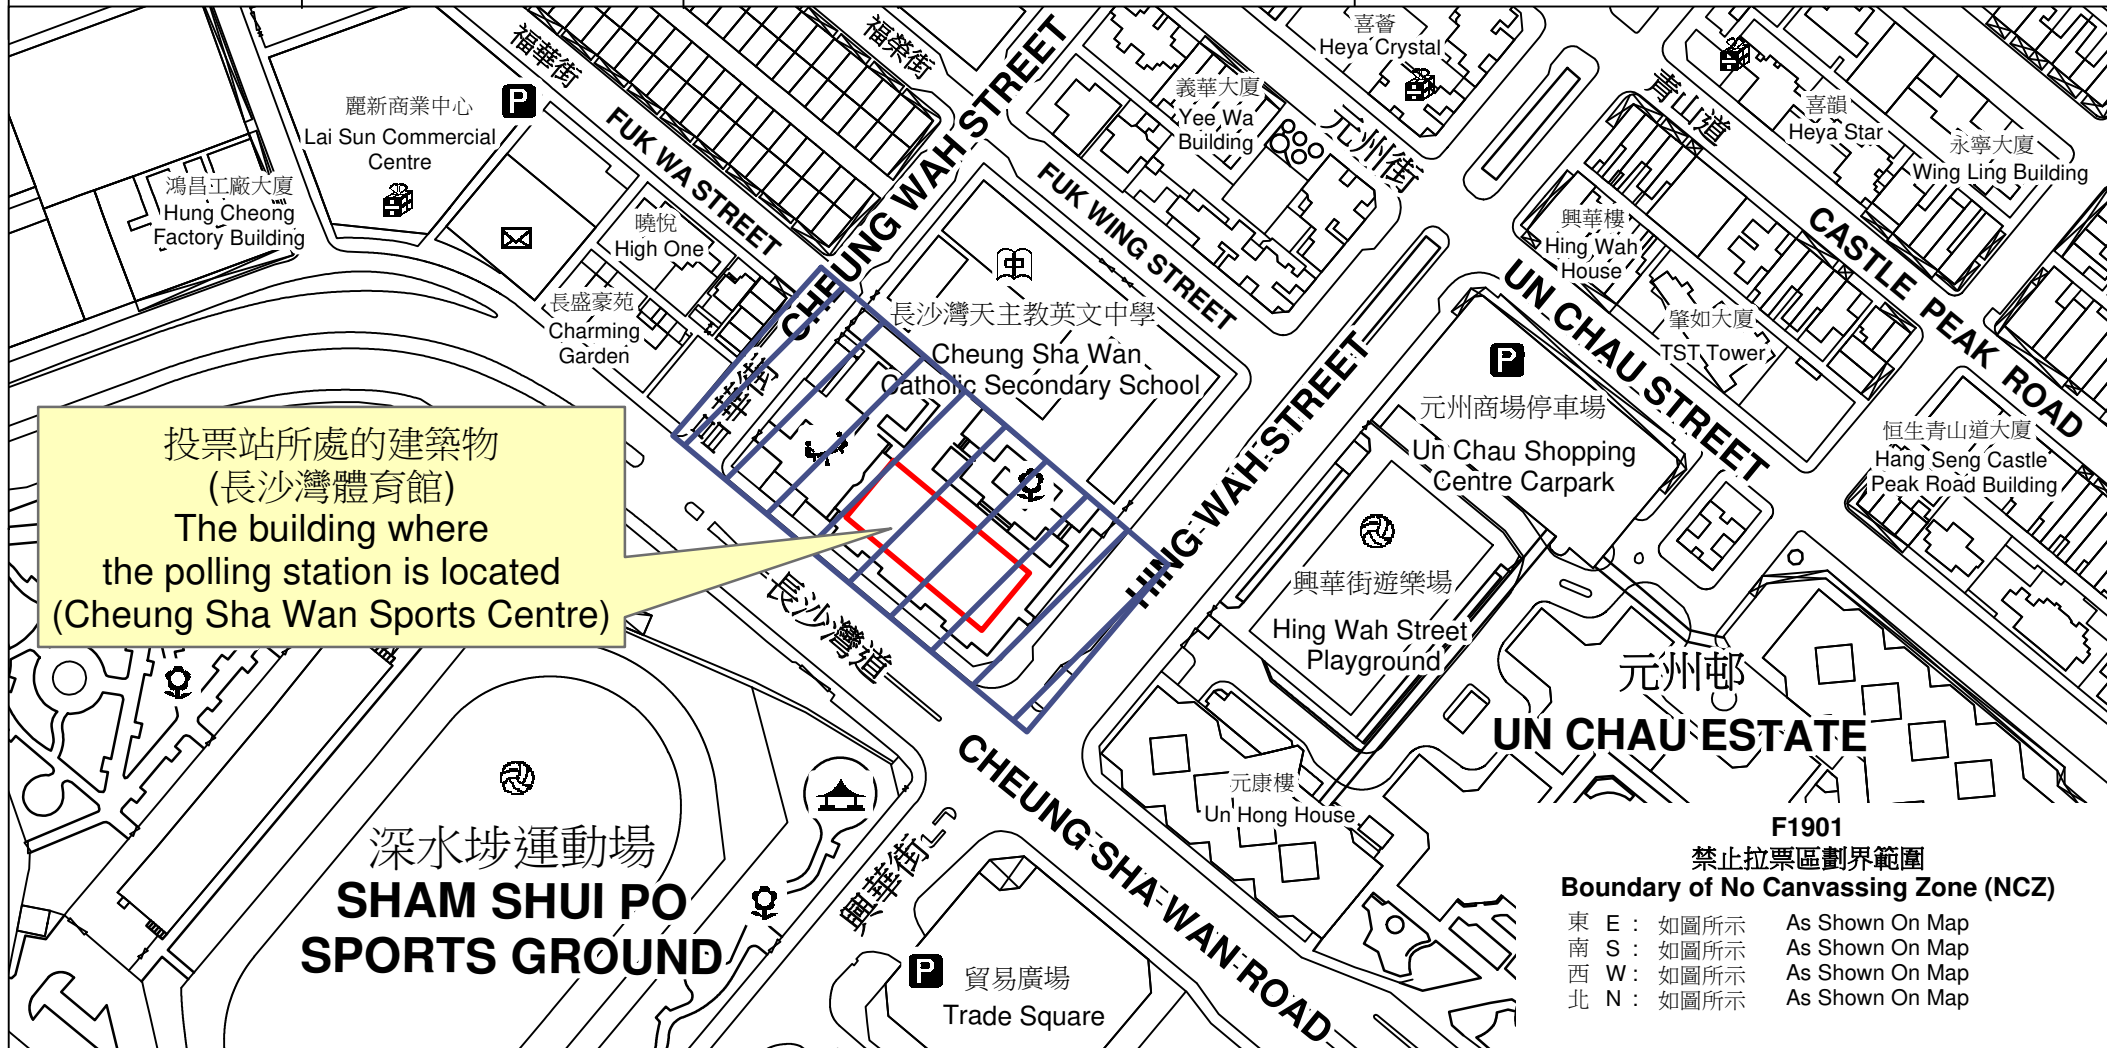

投票站位置圖和禁止拉票區 Polling Station - Location Plan & No Canvassing Zone

投票站編號 Polling Station Code	區議會名稱 Name of District Council	2023年區議會一般選舉區議會地方選區代號及名稱 Code & Name of District Council Geographical Constituency for 2023 District Council Ordinary Election	名稱及地址 Name & Address
F1901	深水埗 SHAM SHUI PO	F1 深水埗西 SHAM SHUI PO WEST	長沙灣體育館 九龍深水埗長沙灣道及興華街交界地下 Cheung Sha Wan Sports Centre G/F, J/O Hing Wah Street and Cheung Sha Wan Road, Sham Shui Po, Kowloon

投票站所處的建築物
(長沙灣體育館)
The building where
the polling station is located
(Cheung Sha Wan Sports Centre)

F1901
禁止拉票區劃界範圍
Boundary of No Canvassing Zone (NCZ)

東 E :	如圖所示	As Shown On Map
南 S :	如圖所示	As Shown On Map
西 W :	如圖所示	As Shown On Map
北 N :	如圖所示	As Shown On Map

 禁止拉票區
No Canvassing Zone