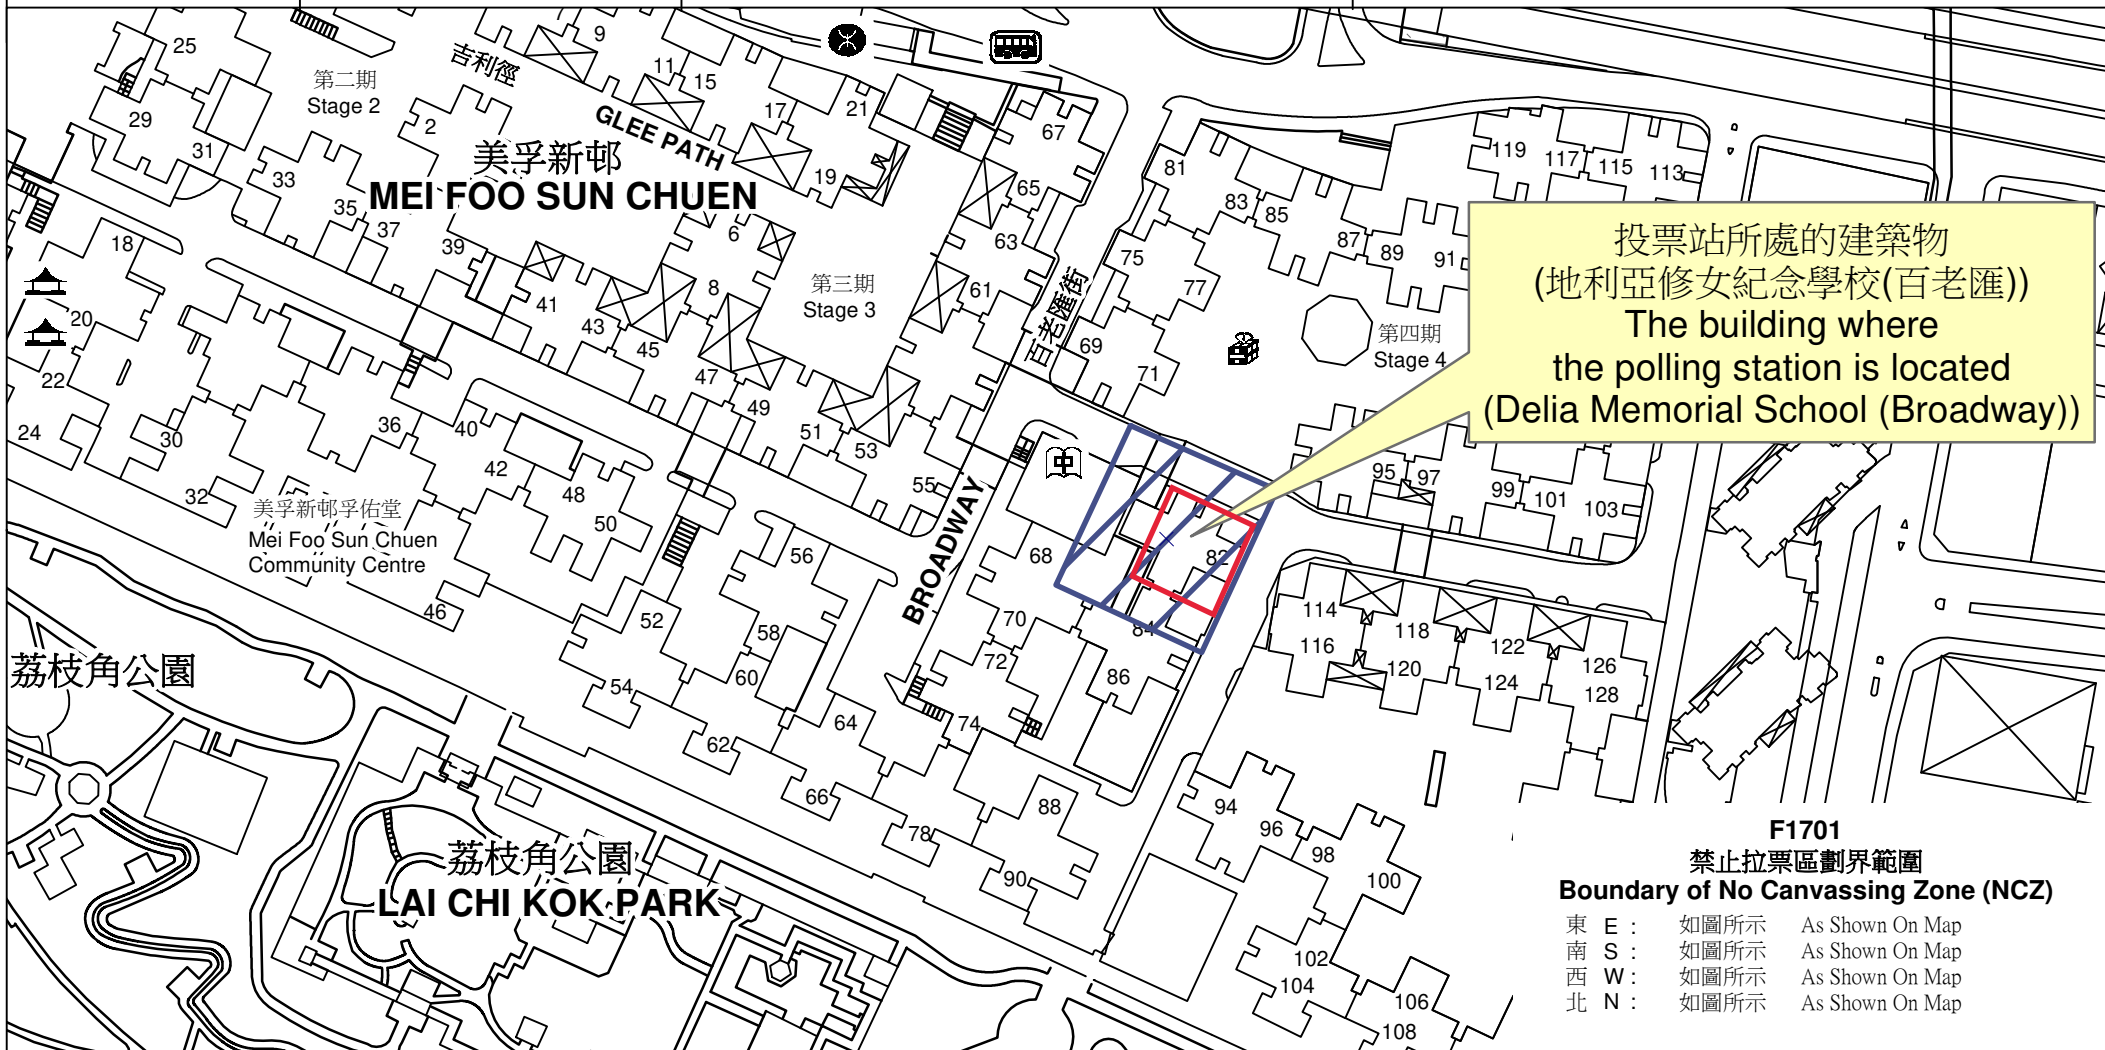

投票站位置圖和禁止拉票區 Polling Station - Location Plan & No Canvassing Zone

投票站編號 Polling Station Code	區議會名稱 Name of District Council	2023年區議會一般選舉區議會地方選區代號及名稱 Code & Name of District Council Geographical Constituency for 2023 District Council Ordinary Election	名稱及地址 Name & Address
F1701	深水埗 SHAM SHUI PO	F1 深水埗西 SHAM SHUI PO WEST	地利亞修女紀念學校(百老匯) 九龍美孚百老匯街80-86號地下 Delia Memorial School (Broadway) G/F, No. 80-86 Broadway, Mei Foo, Kowloon

投票站所處的建築物
(地利亞修女紀念學校(百老匯))
The building where
the polling station is located
(Delia Memorial School (Broadway))

F1701
禁止拉票區劃界範圍
Boundary of No Canvassing Zone (NCZ)

東 E :	如圖所示	As Shown On Map
南 S :	如圖所示	As Shown On Map
西 W :	如圖所示	As Shown On Map
北 N :	如圖所示	As Shown On Map

 禁止拉票區
No Canvassing Zone