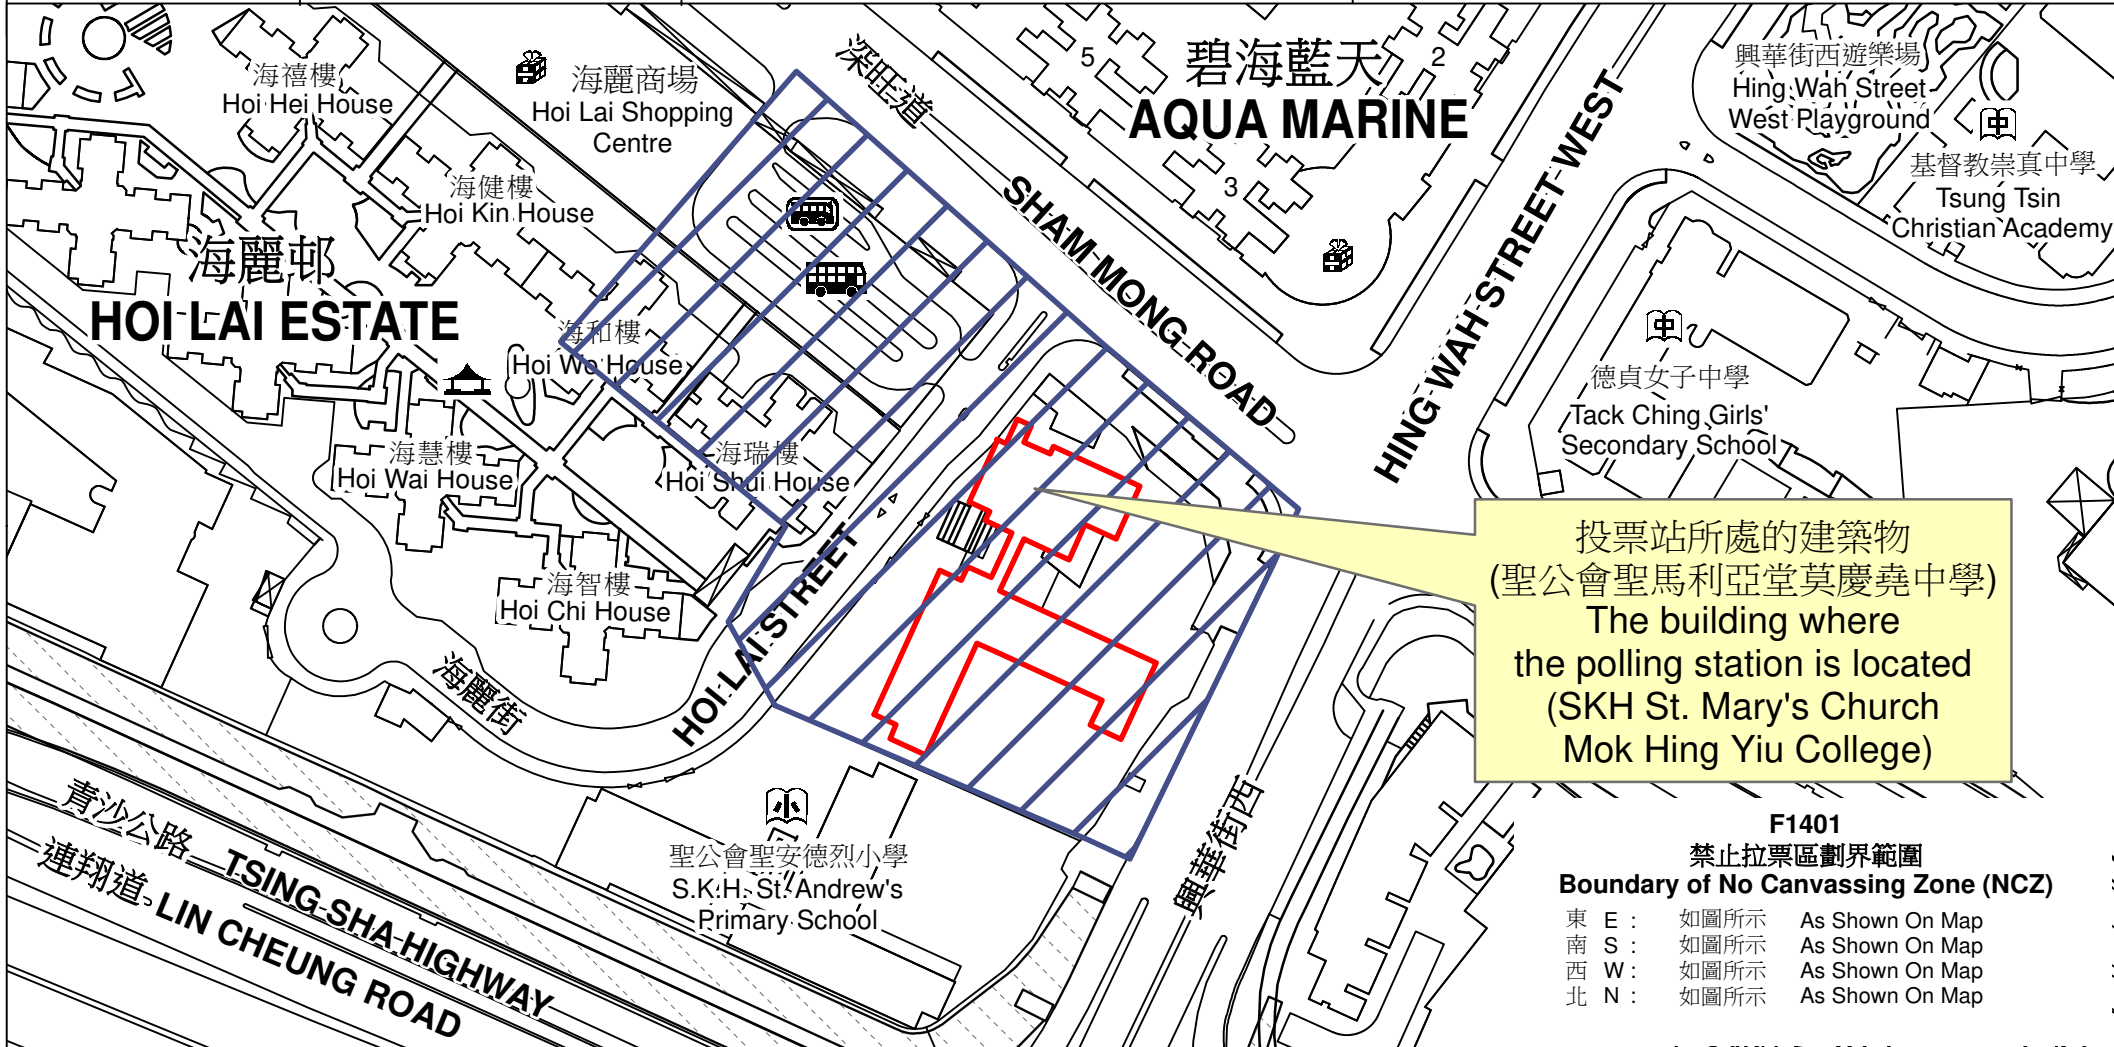

投票站位置圖和禁止拉票區 Polling Station - Location Plan & No Canvassing Zone

投票站編號 Polling Station Code	區議會名稱 Name of District Council	2023年區議會一般選舉區議會地方選區代號及名稱 Code & Name of District Council Geographical Constituency for 2023 District Council Ordinary Election	名稱及地址 Name & Address
<b>F1401</b>	<b>深水埗 SHAM SHUI PO</b>	<b>F1 深水埗西 SHAM SHUI PO WEST</b>	聖公會聖馬利亞堂莫慶堯中學 九龍深水埗海麗街1號1樓 <b>SKH St. Mary's Church Mok Hing Yiu College</b> 1/F, 1 Hoi Lai Street, Sham Shui Po, Kowloon

投票站所處的建築物  
(聖公會聖馬利亞堂莫慶堯中學)  
The building where  
the polling station is located  
(SKH St. Mary's Church  
Mok Hing Yiu College)

**F1401**  
**禁止拉票區劃界範圍**  
**Boundary of No Canvassing Zone (NCZ)**

東 E :	如圖所示	As Shown On Map
南 S :	如圖所示	As Shown On Map
西 W :	如圖所示	As Shown On Map
北 N :	如圖所示	As Shown On Map

 禁止拉票區  
No Canvassing Zone