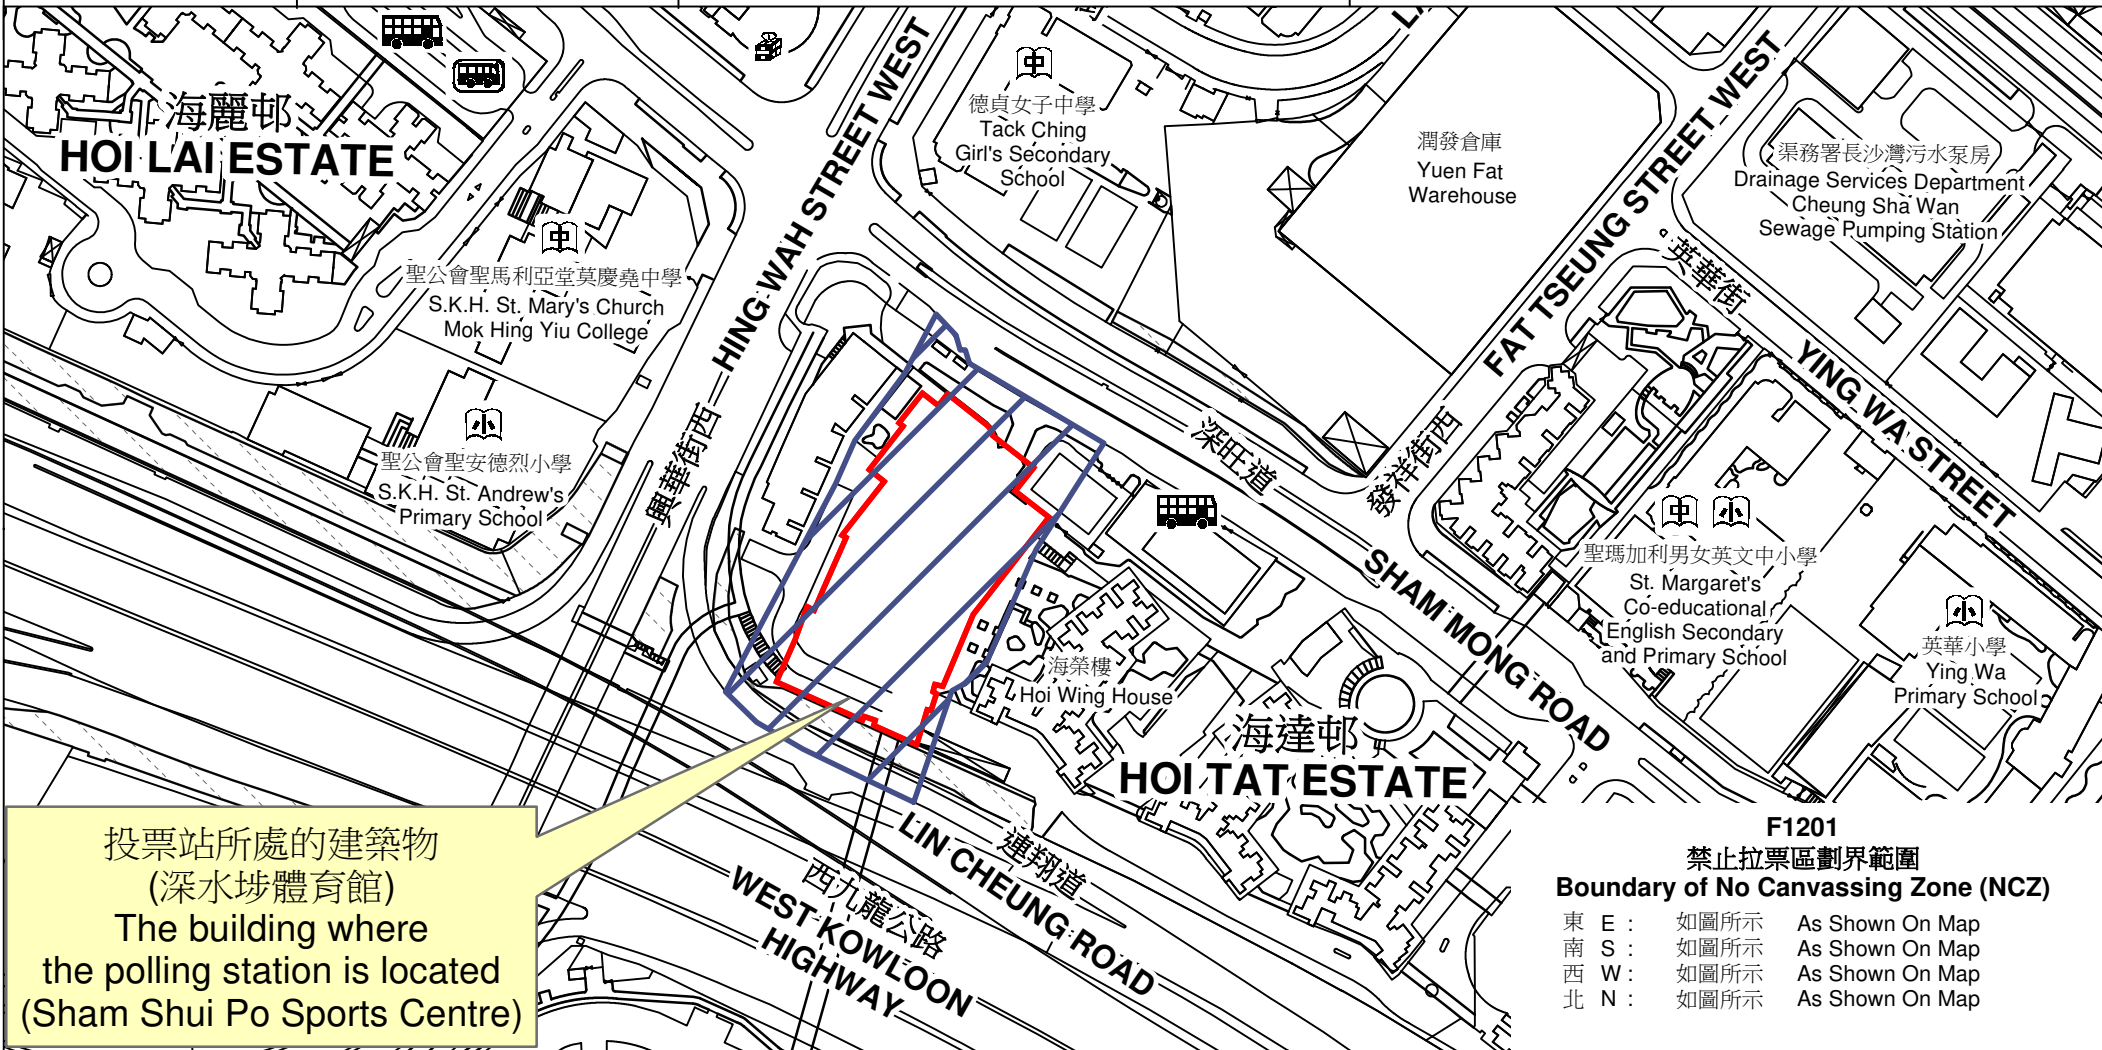

# 投票站位置圖和禁止拉票區 Polling Station - Location Plan & No Canvassing Zone

投票站編號 Polling Station Code	區議會名稱 Name of District Council	2023年區議會一般選舉區議會地方選區代號及名稱 Code & Name of District Council Geographical Constituency for 2023 District Council Ordinary Election	名稱及地址 Name & Address
<b>F1201</b>	<b>深水埗 SHAM SHUI PO</b>	<b>F1 深水埗西 SHAM SHUI PO WEST</b>	深水埗體育館 九龍深水埗深旺道38號深水埗康樂文化大樓2樓 <b>Sham Shui Po Sports Centre</b> 2/F, Sham Shui Po Leisure and Cultural Building, 38 Sham Mong Road, Sham Shui Po, Kowloon

 禁止拉票區  
No Canvassing Zone