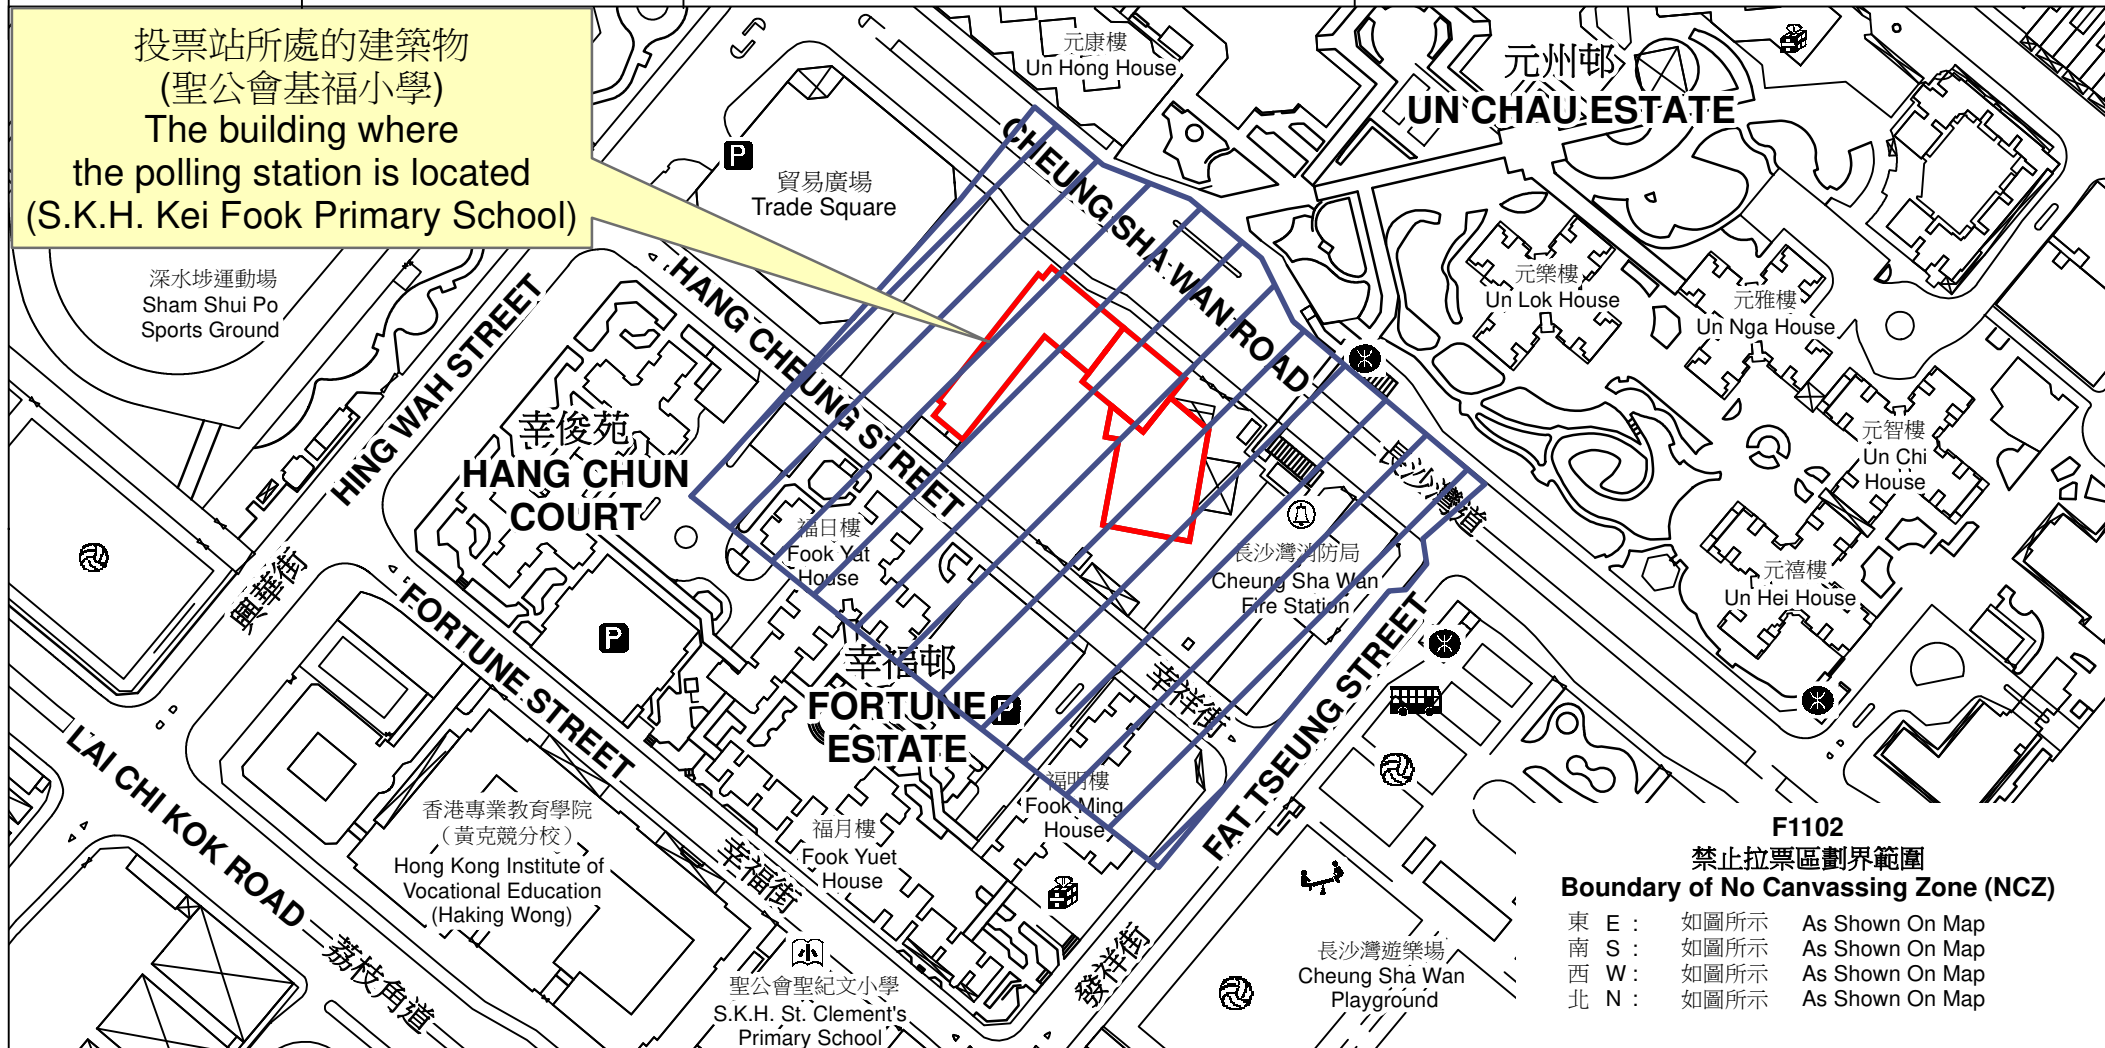

投票站位置圖和禁止拉票區 Polling Station - Location Plan & No Canvassing Zone

投票站編號 Polling Station Code	區議會名稱 Name of District Council	2023年區議會一般選舉區議會地方選區代號及名稱 Code & Name of District Council Geographical Constituency for 2023 District Council Ordinary Election	名稱及地址 Name & Address
F1102	深水埗 SHAM SHUI PO	F1 深水埗西 SHAM SHUI PO WEST	聖公會基福小學 九龍長沙灣長沙灣道555號地下 S.K.H. Kei Fook Primary School G/F, 555 Cheung Sha Wan Road, Cheung Sha Wan, Kowloon

投票站所處的建築物
(聖公會基福小學)
The building where
the polling station is located
(S.K.H. Kei Fook Primary School)

F1102
禁止拉票區劃界範圍
Boundary of No Canvassing Zone (NCZ)

東 E :	如圖所示	As Shown On Map
南 S :	如圖所示	As Shown On Map
西 W :	如圖所示	As Shown On Map
北 N :	如圖所示	As Shown On Map

 禁止拉票區
No Canvassing Zone