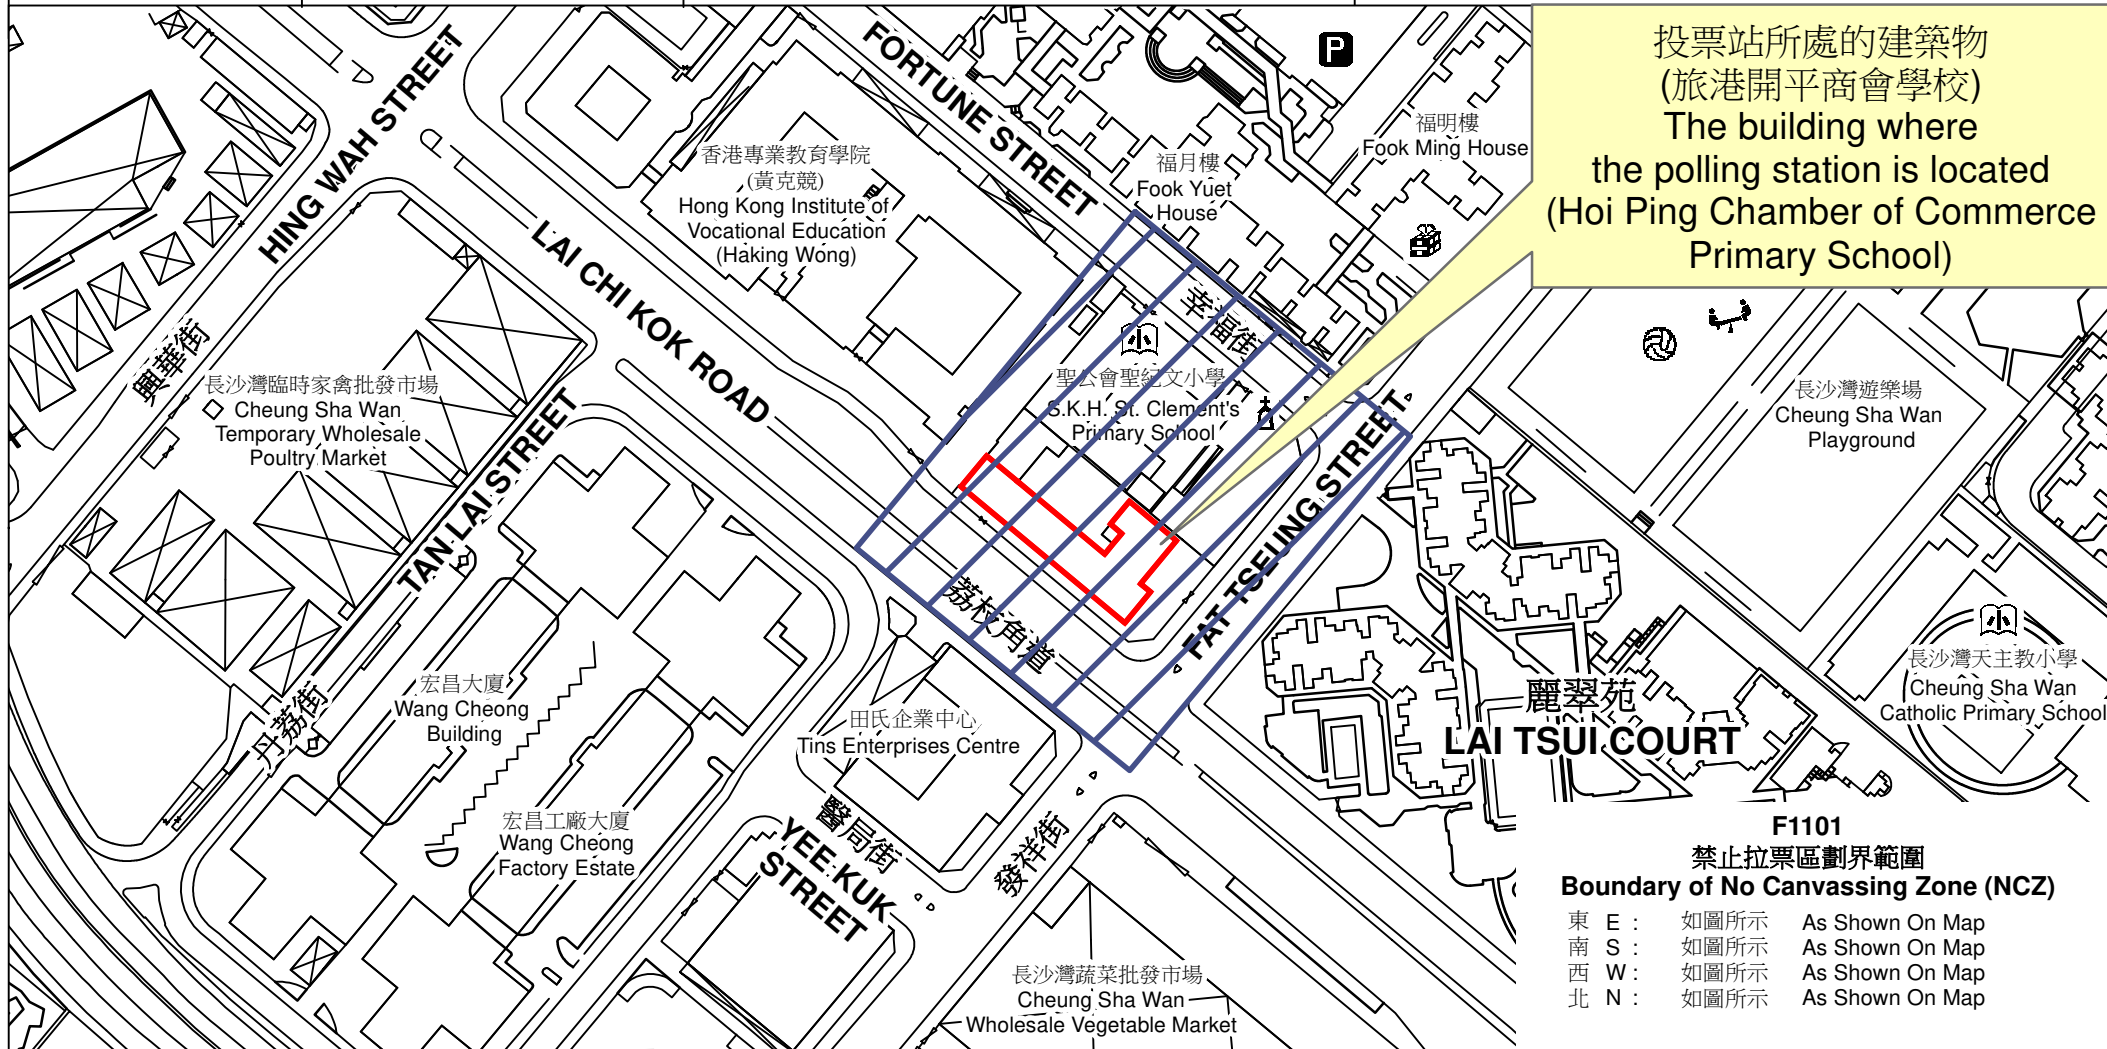

投票站位置圖和禁止拉票區 Polling Station - Location Plan & No Canvassing Zone

投票站編號 Polling Station Code	區議會名稱 Name of District Council	2023年區議會一般選舉區議會地方選區代號及名稱 Code & Name of District Council Geographical Constituency for 2023 District Council Ordinary Election	名稱及地址 Name & Address
F1101	深水埗 SHAM SHUI PO	F1 深水埗西 SHAM SHUI PO WEST	旅港開平商會學校 九龍荔枝角道700號地下 Hoi Ping Chamber of Commerce Primary School G/F, 700 Lai Chi Kok Road, Kowloon

投票站所處的建築物
(旅港開平商會學校)
The building where
the polling station is located
(Hoi Ping Chamber of Commerce
Primary School)

F1101
禁止拉票區劃界範圍
Boundary of No Canvassing Zone (NCZ)

東 E :	如圖所示	As Shown On Map
南 S :	如圖所示	As Shown On Map
西 W :	如圖所示	As Shown On Map
北 N :	如圖所示	As Shown On Map

 禁止拉票區
No Canvassing Zone