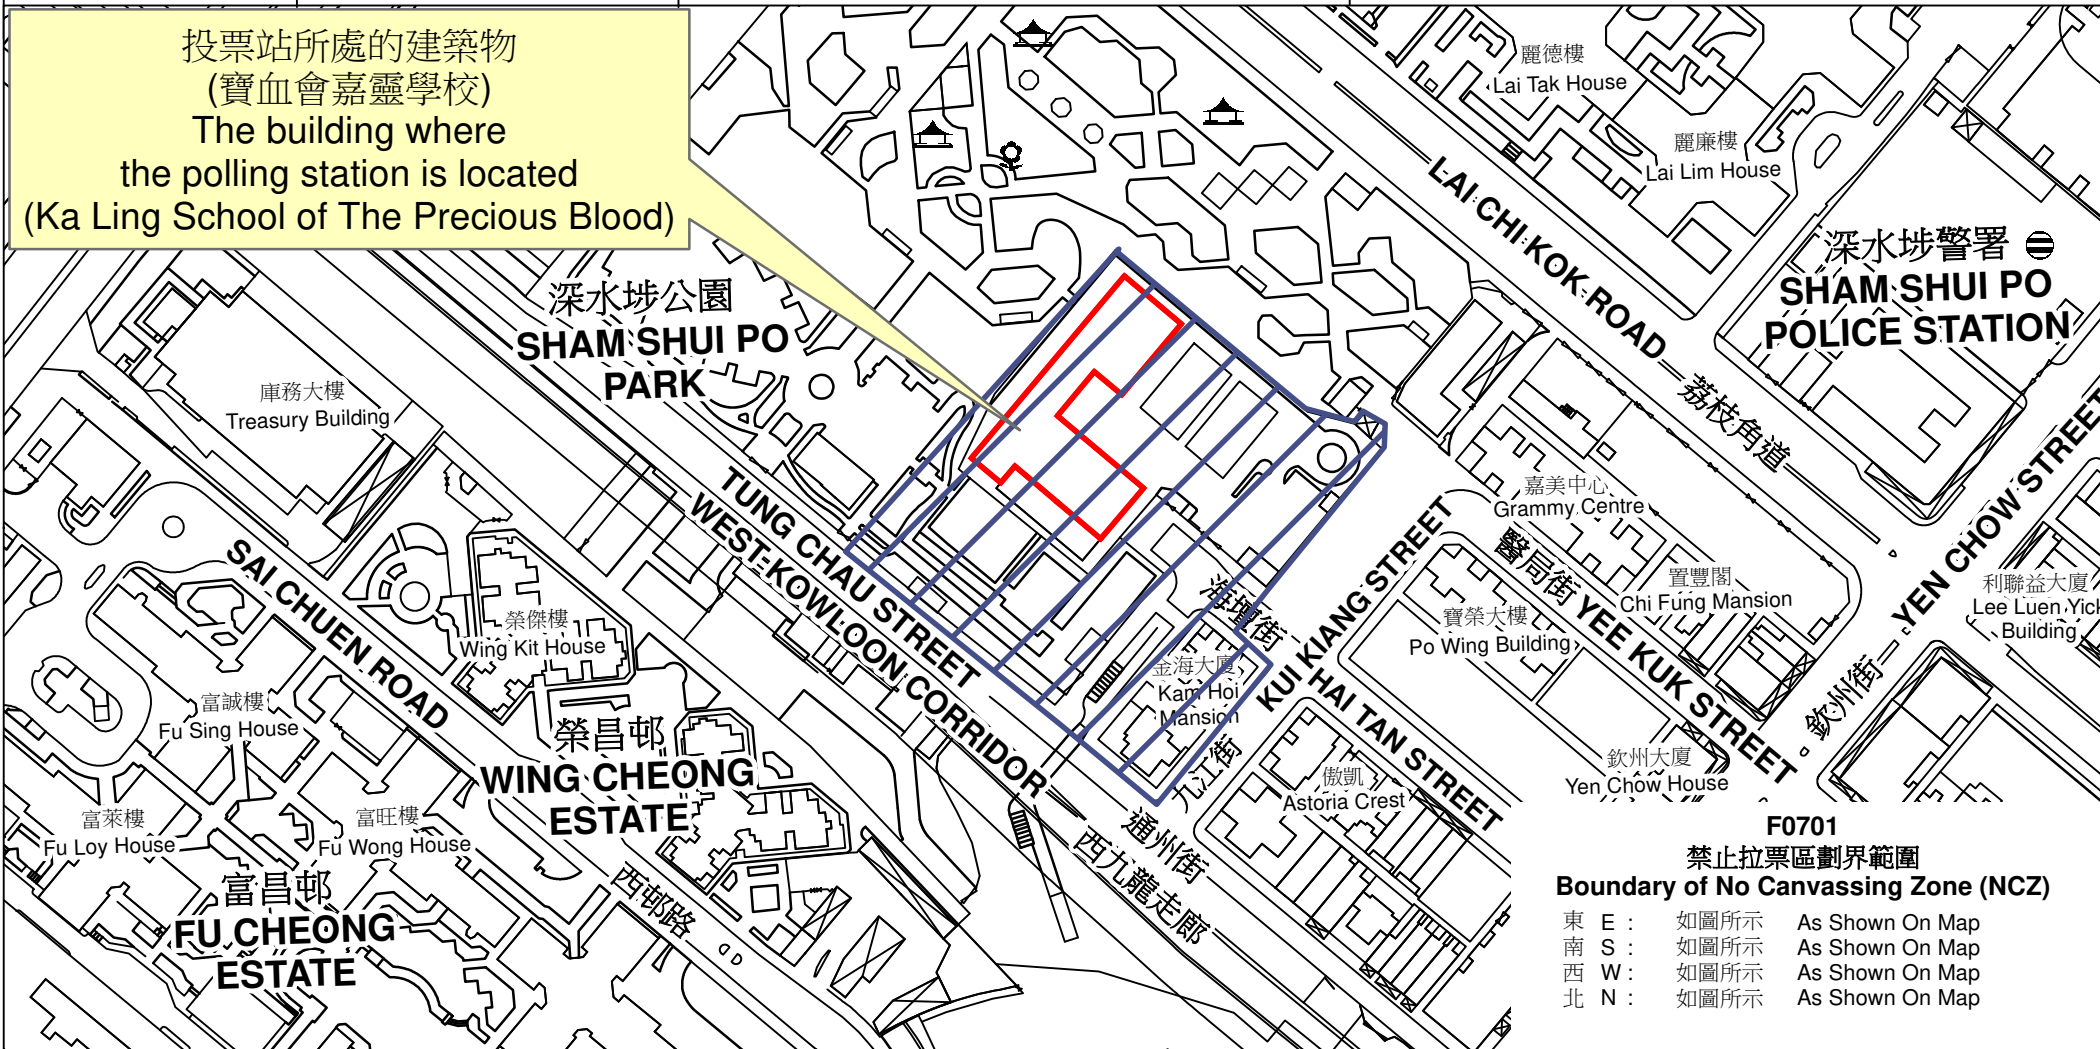

投票站位置圖和禁止拉票區 Polling Station - Location Plan & No Canvassing Zone

投票站編號 Polling Station Code	區議會名稱 Name of District Council	2023年區議會一般選舉區議會地方選區代號及名稱 Code & Name of District Council Geographical Constituency for 2023 District Council Ordinary Election	名稱及地址 Name & Address
F0701	深水埗 SHAM SHUI PO	F2 深水埗東 SHAM SHUI PO EAST	寶血會嘉靈學校 九龍深水埗海壇街280號地下 Ka Ling School of The Precious Blood G/F, 280 Hai Tan Street, Sham Shui Po, Kowloon

 禁止拉票區
No Canvassing Zone