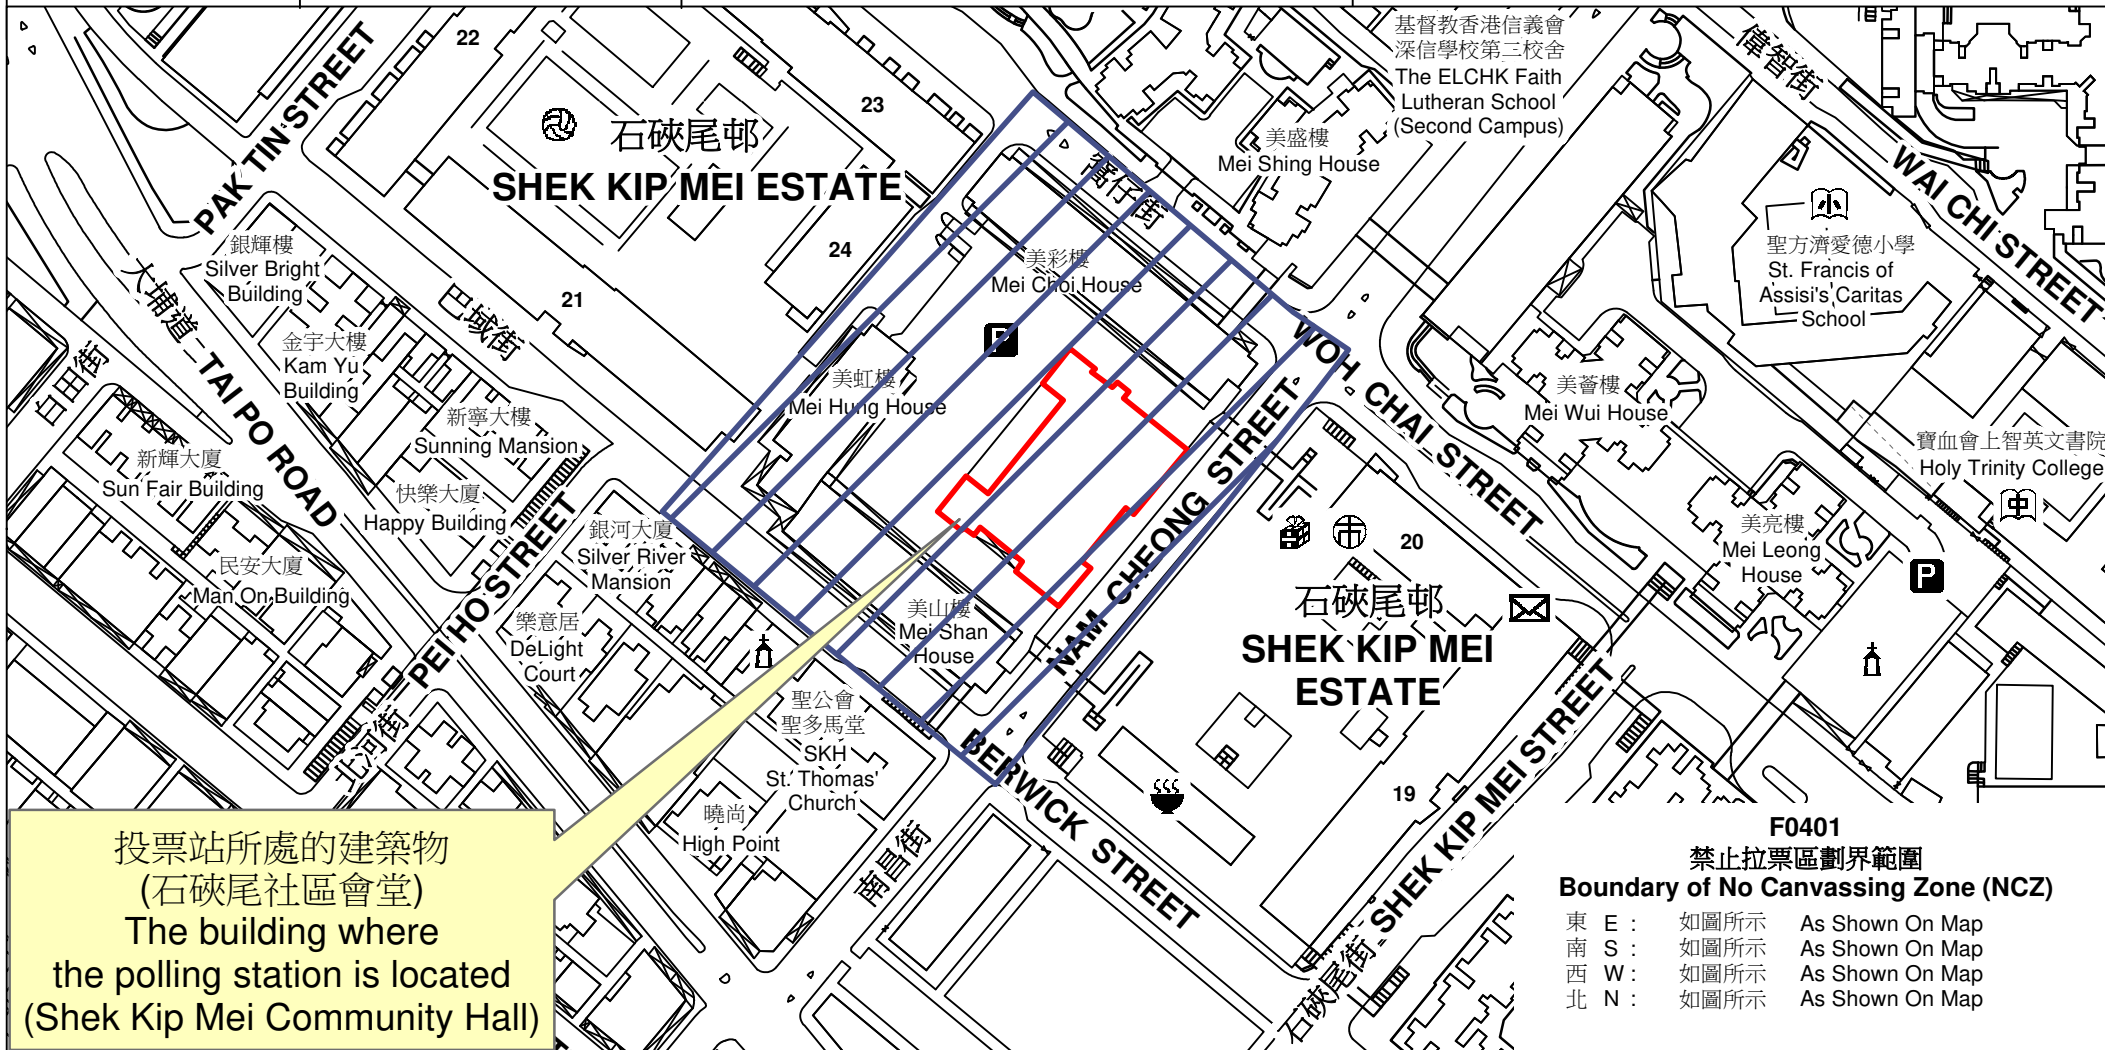

# 投票站位置圖和禁止拉票區 Polling Station - Location Plan & No Canvassing Zone

投票站編號 Polling Station Code	區議會名稱 Name of District Council	2023年區議會一般選舉區議會地方選區代號及名稱 Code & Name of District Council Geographical Constituency for 2023 District Council Ordinary Election	名稱及地址 Name & Address
<b>F0401</b>	<b>深水埗 SHAM SHUI PO</b>	<b>F2 深水埗東 SHAM SHUI PO EAST</b>	石硤尾社區會堂 九龍深水埗南昌街石硤尾邨42座地下 <b>Shek Kip Mei Community Hall</b> G/F, Block 42, Shek Kip Mei Estate, Nam Cheong Street, Sham Shui Po, Kowloon

投票站所處的建築物  
(石硤尾社區會堂)  
The building where  
the polling station is located  
(Shek Kip Mei Community Hall)

**F0401**  
禁止拉票區劃界範圍  
Boundary of No Canvassing Zone (NCZ)

東 E :	如圖所示	As Shown On Map
南 S :	如圖所示	As Shown On Map
西 W :	如圖所示	As Shown On Map
北 N :	如圖所示	As Shown On Map

 禁止拉票區  
No Canvassing Zone