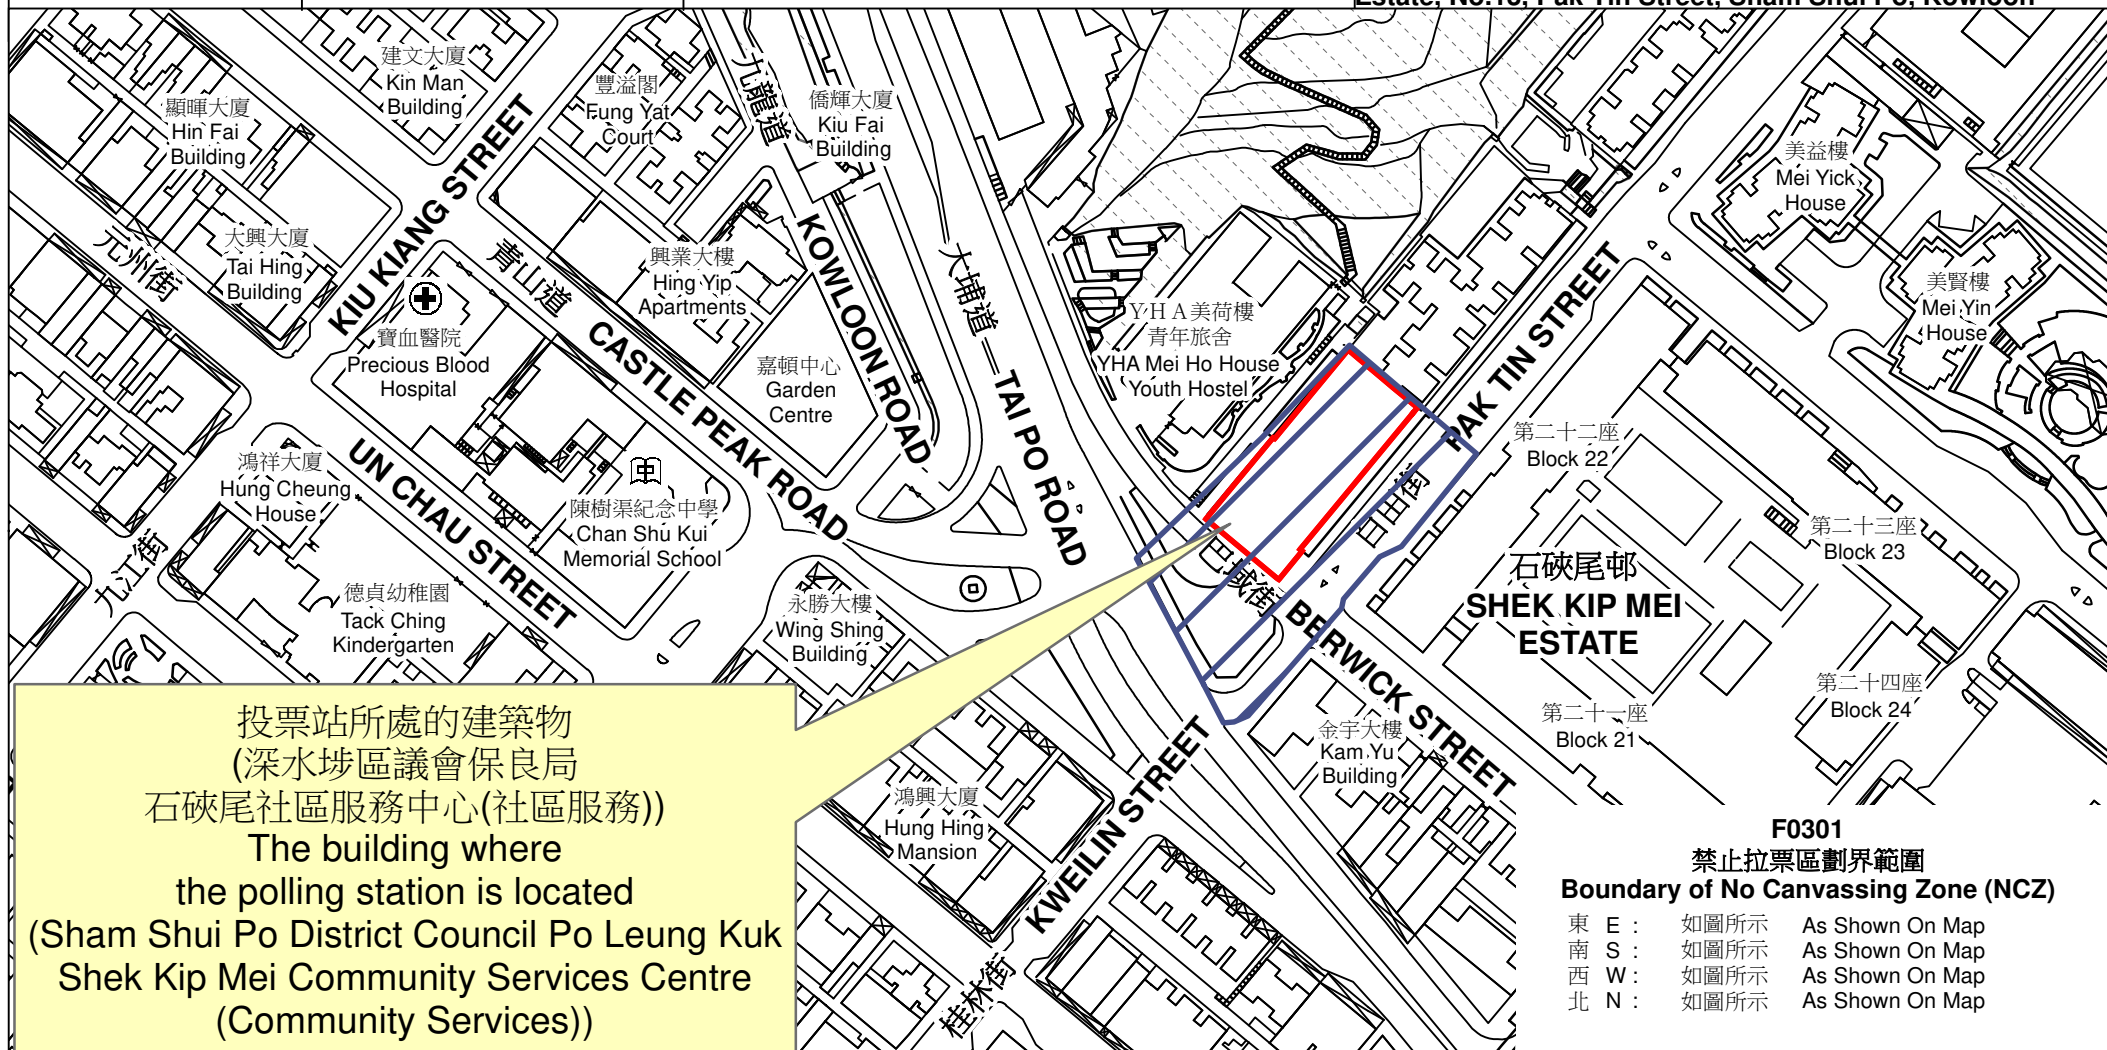

投票站位置圖和禁止拉票區 Polling Station - Location Plan & No Canvassing Zone

投票站編號 Polling Station Code	區議會名稱 Name of District Council	2023年區議會一般選舉區議會地方選區代號及名稱 Code & Name of District Council Geographical Constituency for 2023 District Council Ordinary Election	名稱及地址 Name & Address
F0301	深水埗 SHAM SHUI PO	F2 深水埗東 SHAM SHUI PO EAST	深水埗區議會保良局石硤尾社區服務中心(社區服務) 九龍深水埗白田街13號石硤尾邨美葵樓平台101號舖 Sham Shui Po District Council Po Leung Kuk Shek Kip Mei Community Services Centre (Community Services) Shop No. 101, Podium Floor, Mei Kwai House, Shek Kip Mei Estate, No.13, Pak Tin Street, Sham Shui Po, Kowloon

禁止拉票區
No Canvassing Zone