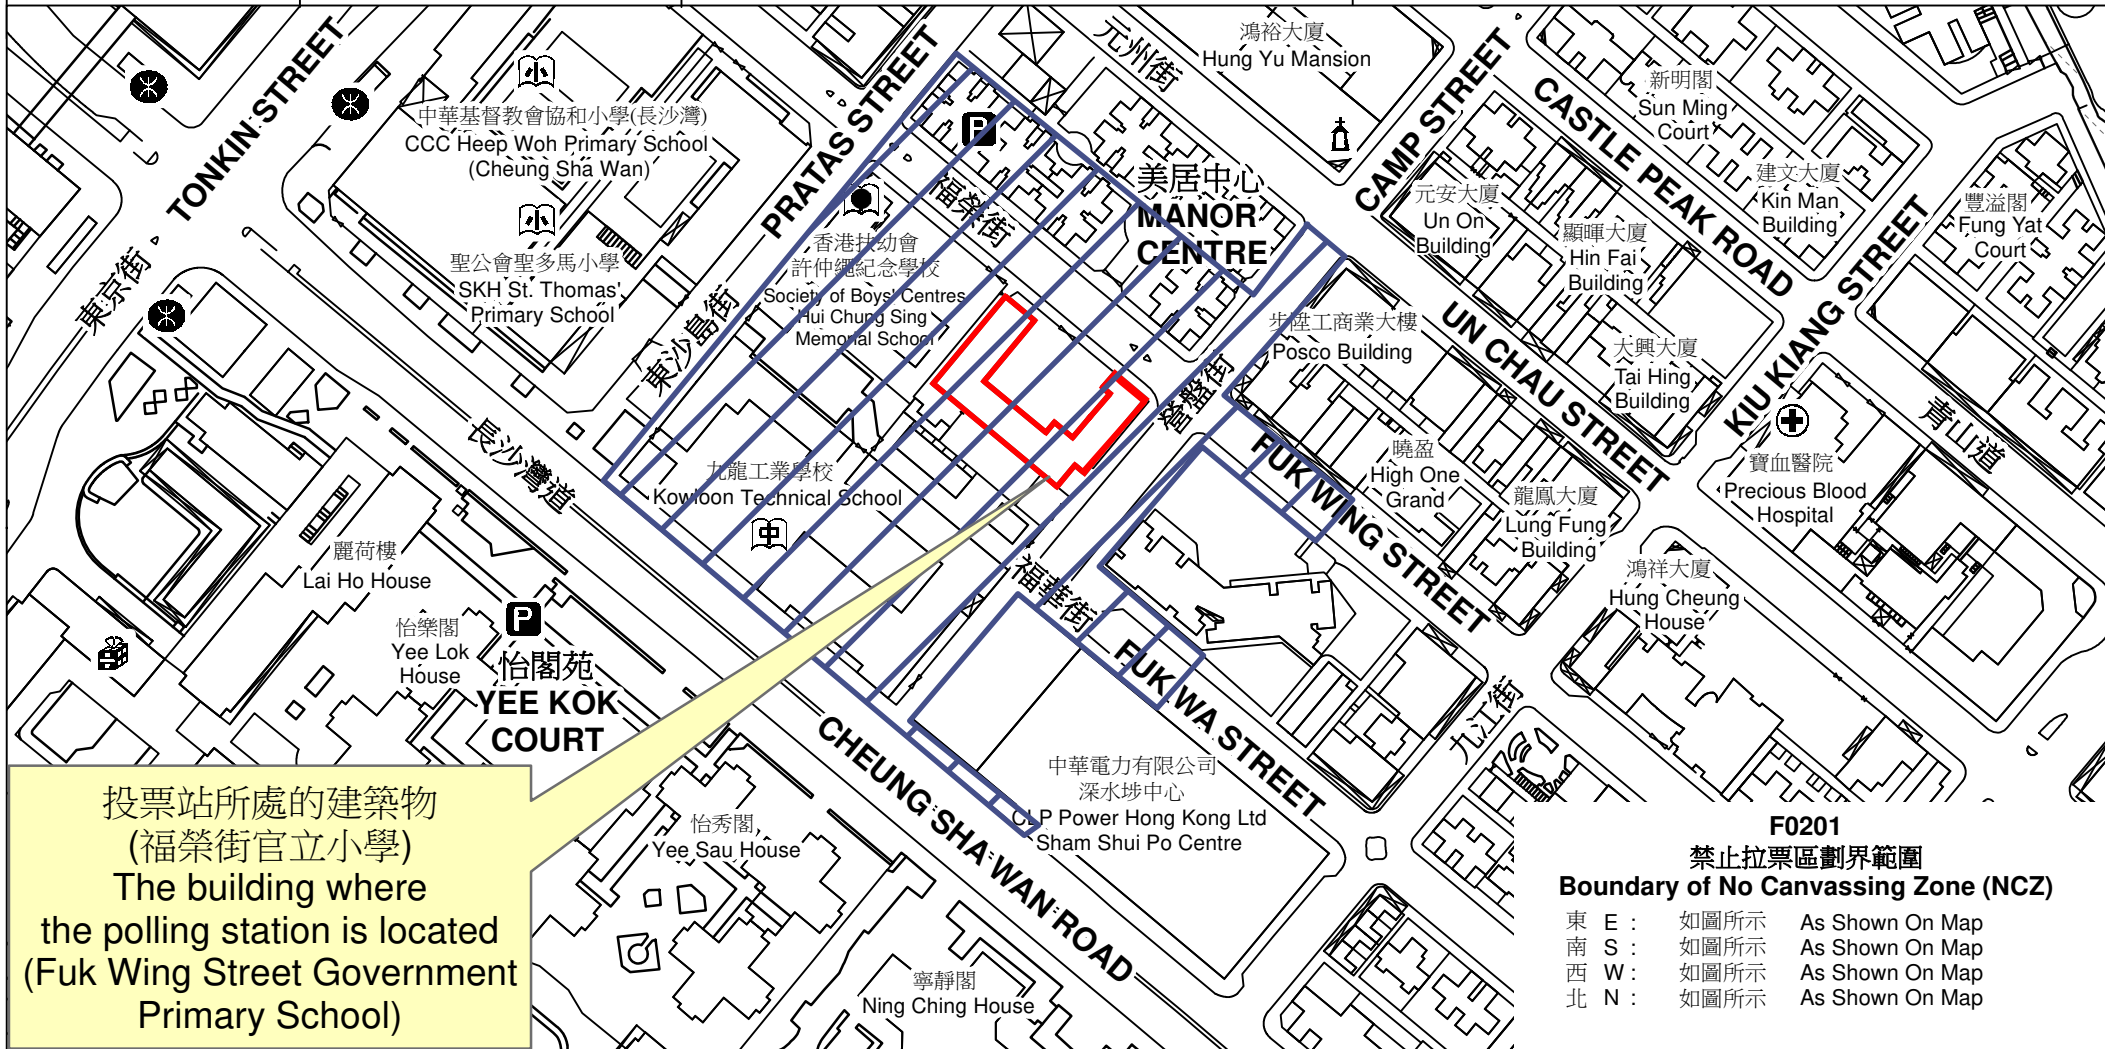

投票站位置圖和禁止拉票區 Polling Station - Location Plan & No Canvassing Zone

投票站編號 Polling Station Code	區議會名稱 Name of District Council	2023年區議會一般選舉區議會地方選區代號及名稱 Code & Name of District Council Geographical Constituency for 2023 District Council Ordinary Election	名稱及地址 Name & Address
F0201	深水埗 SHAM SHUI PO	F2 深水埗東 SHAM SHUI PO EAST	福榮街官立小學 九龍深水埗福榮街231號地下 Fuk Wing Street Government Primary School G/F, 231 Fuk Wing Street, Sham Shui Po, Kowloon

投票站所處的建築物
(福榮街官立小學)
The building where
the polling station is located
(Fuk Wing Street Government
Primary School)

F0201
禁止拉票區劃界範圍
Boundary of No Canvassing Zone (NCZ)

東 E :	如圖所示	As Shown On Map
南 S :	如圖所示	As Shown On Map
西 W :	如圖所示	As Shown On Map
北 N :	如圖所示	As Shown On Map

 禁止拉票區
No Canvassing Zone