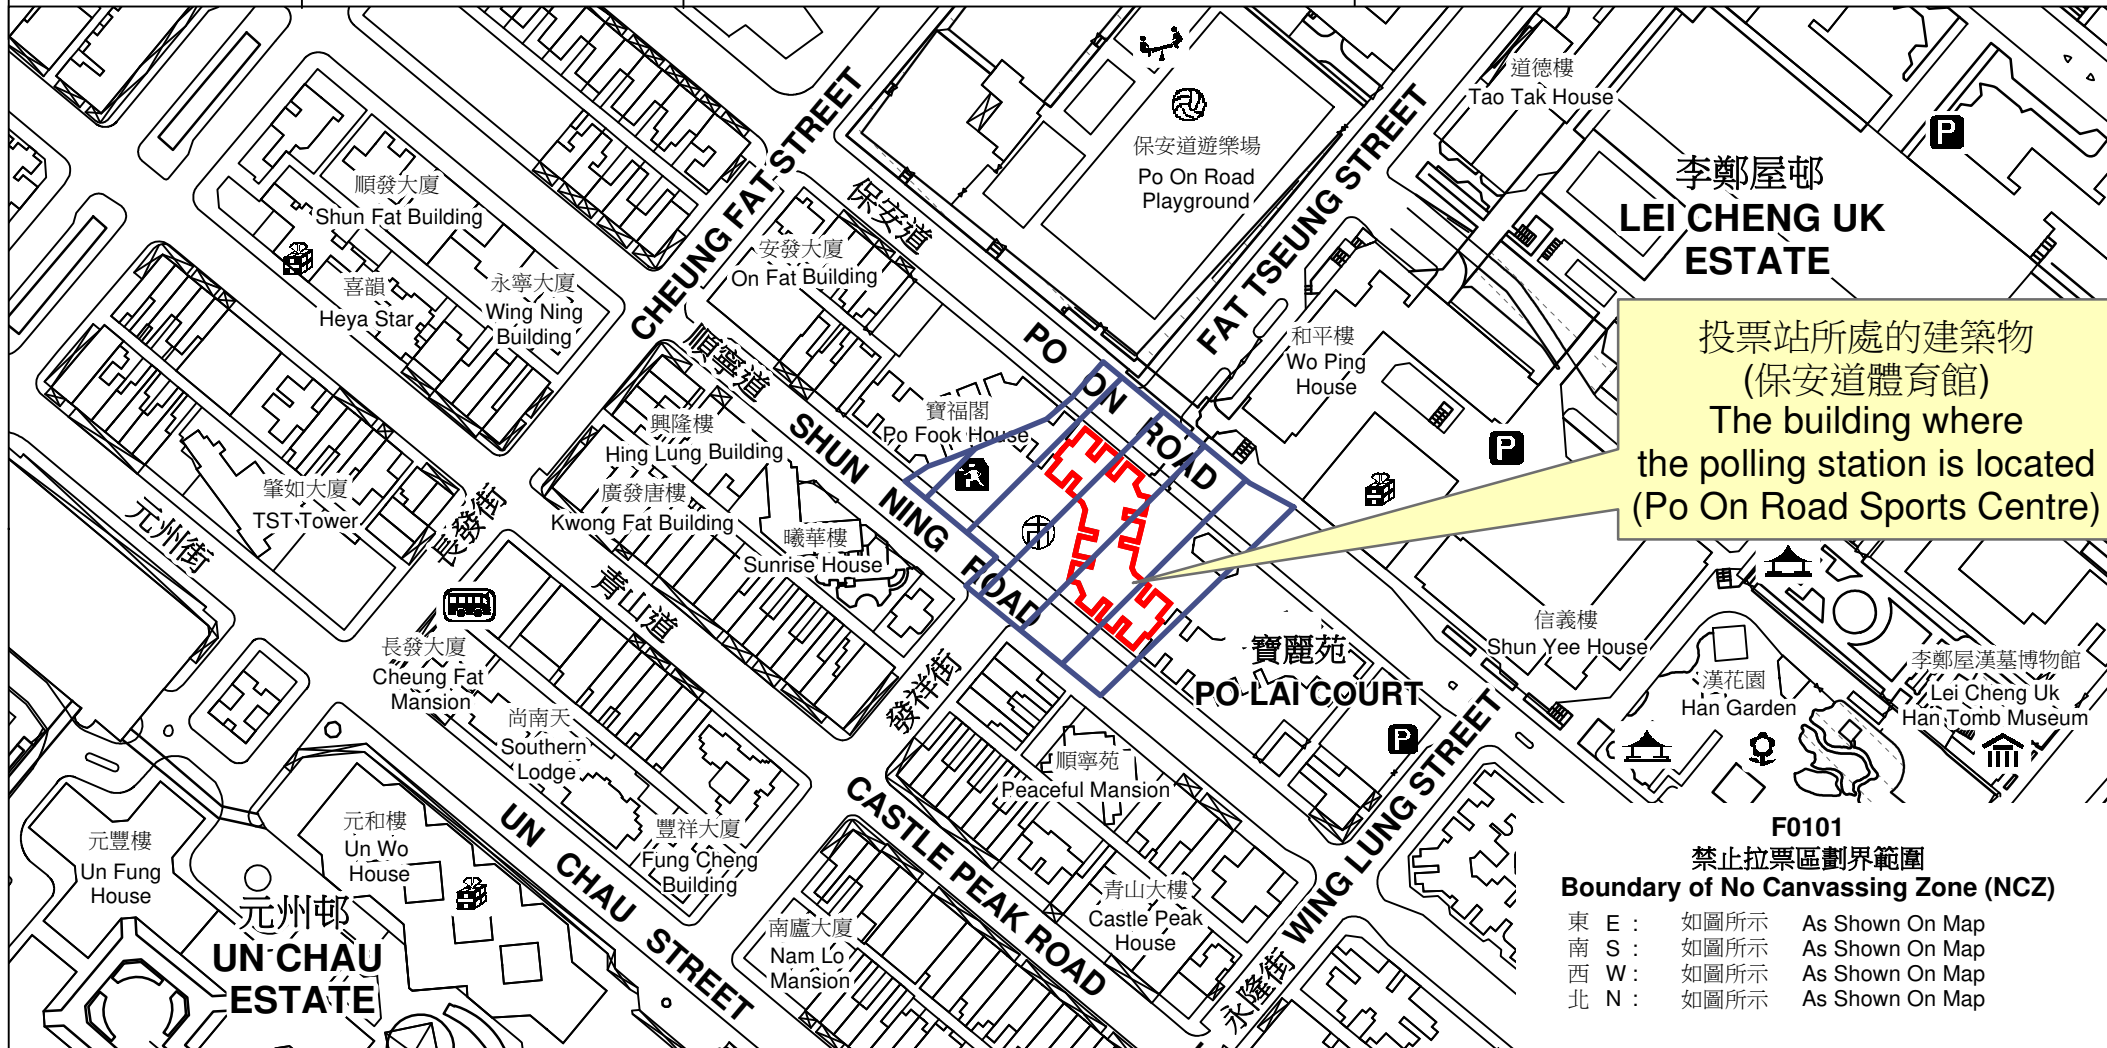

# 投票站位置圖和禁止拉票區 Polling Station - Location Plan & No Canvassing Zone

投票站編號 Polling Station Code	區議會名稱 Name of District Council	2023年區議會一般選舉區議會地方選區代號及名稱 Code & Name of District Council Geographical Constituency for 2023 District Council Ordinary Election	名稱及地址 Name & Address
<b>F0101</b>	<b>深水埗 SHAM SHUI PO</b>	<b>F1 深水埗西 SHAM SHUI PO WEST</b>	保安道體育館 九龍深水埗保安道325-329號保安道市政大廈2樓 <b>Po On Road Sports Centre</b> 1/F, Po On Road Municipal Services Building, 325-329 Po On Road, Sham Shui Po, Kowloon

投票站所處的建築物  
(保安道體育館)  
The building where  
the polling station is located  
(Po On Road Sports Centre)

**F0101**  
**禁止拉票區劃界範圍**  
**Boundary of No Canvassing Zone (NCZ)**

東 E :	如圖所示	As Shown On Map
南 S :	如圖所示	As Shown On Map
西 W :	如圖所示	As Shown On Map
北 N :	如圖所示	As Shown On Map

 禁止拉票區  
No Canvassing Zone