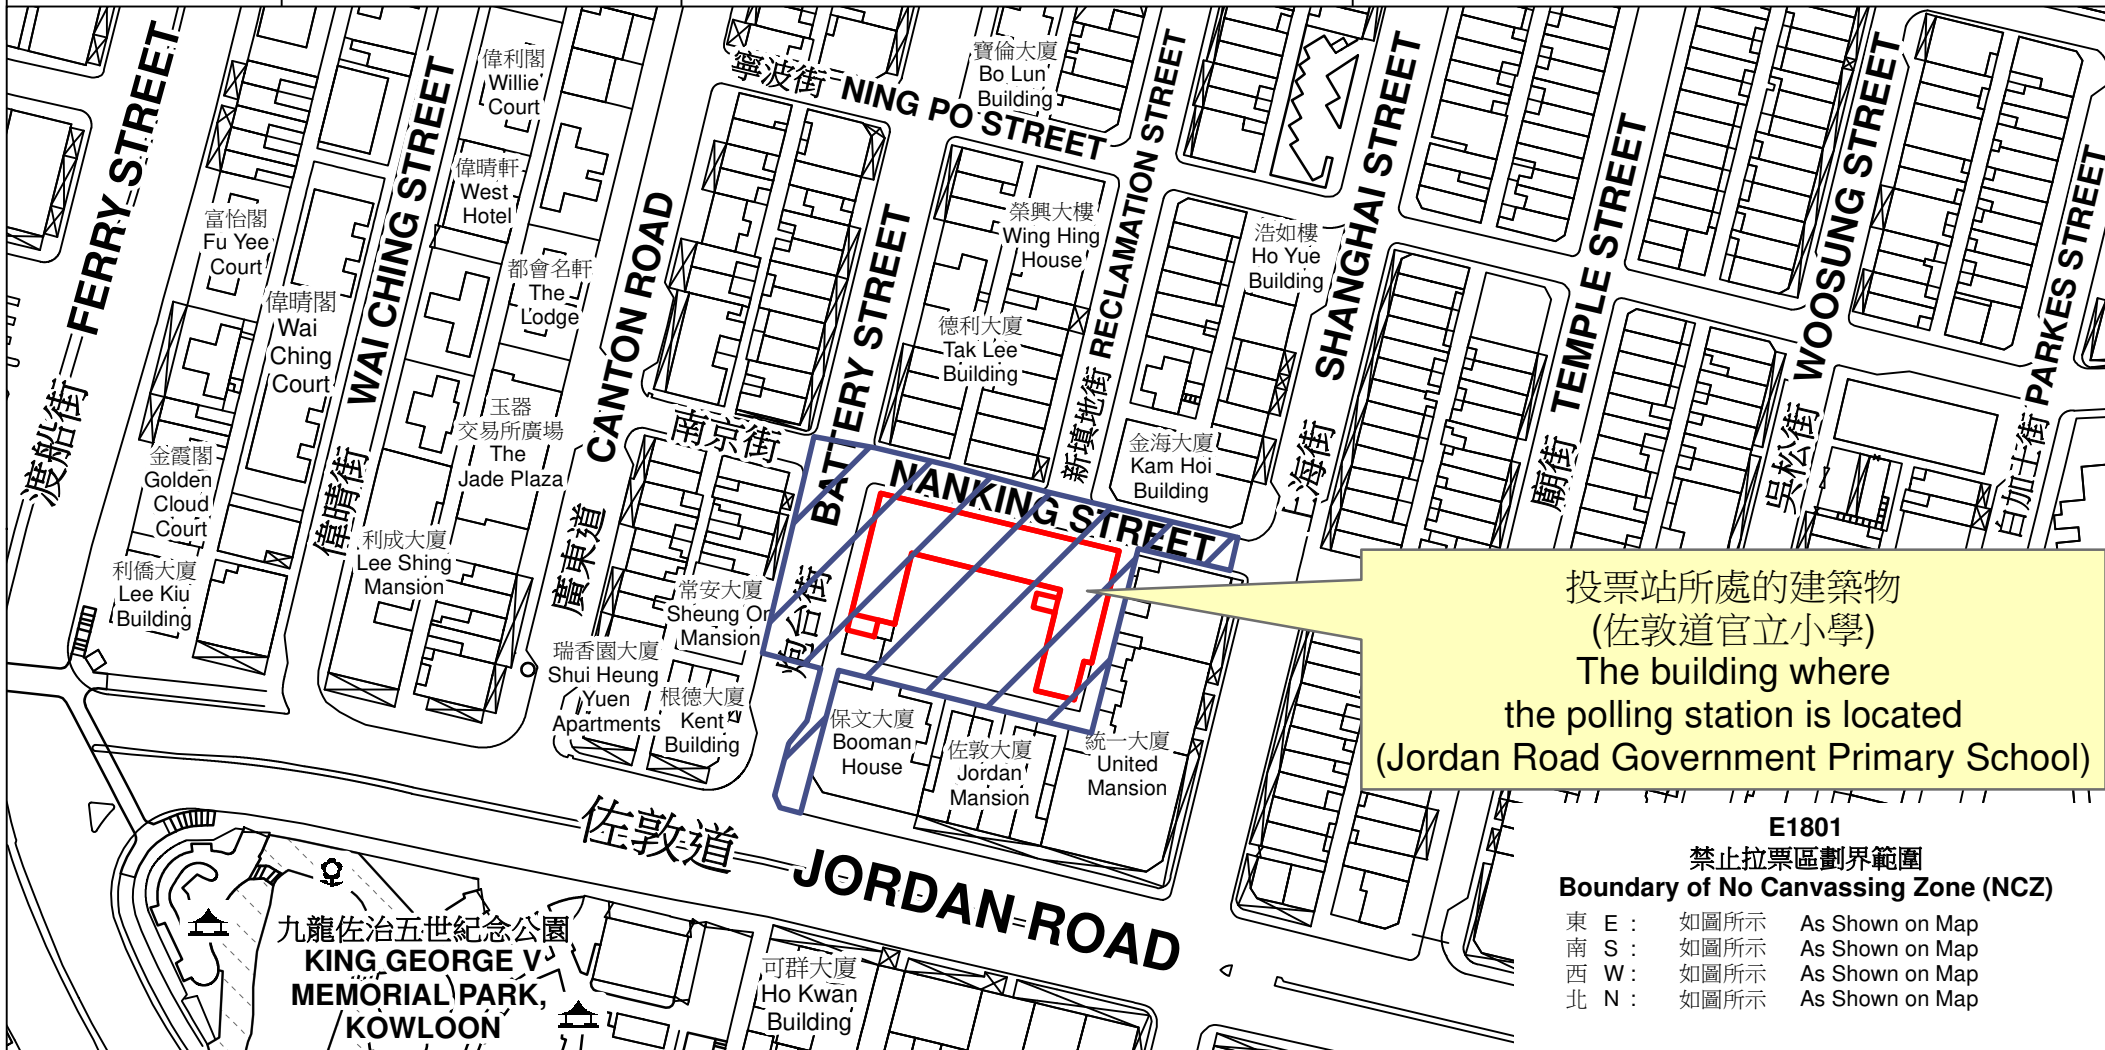

投票站位置圖和禁止拉票區 Polling Station - Location Plan & No Canvassing Zone

投票站編號 Polling Station Code	區議會名稱 Name of District Council	2023年區議會一般選舉區議會地方選區代號及名稱 Code & Name of District Council Geographical Constituency for 2023 District Council Ordinary Election	名稱及地址 Name & Address
<b>E1801</b>	<b>油尖旺 YAU TSIM MONG</b>	<b>E1 油尖旺南 YAU TSIM MONG SOUTH</b>	佐敦道官立小學 九龍油麻地南京街1號B地下 <b>Jordan Road Government Primary School</b> G/F, 1B Nanking Street, Yau Ma Tei, Kowloon

投票站所處的建築物  
(佐敦道官立小學)  
The building where  
the polling station is located  
(Jordan Road Government Primary School)

**E1801**  
禁止拉票區劃界範圍  
Boundary of No Canvassing Zone (NCZ)

東 E :	如圖所示	As Shown on Map
南 S :	如圖所示	As Shown on Map
西 W :	如圖所示	As Shown on Map
北 N :	如圖所示	As Shown on Map

 禁止拉票區  
No Canvassing Zone