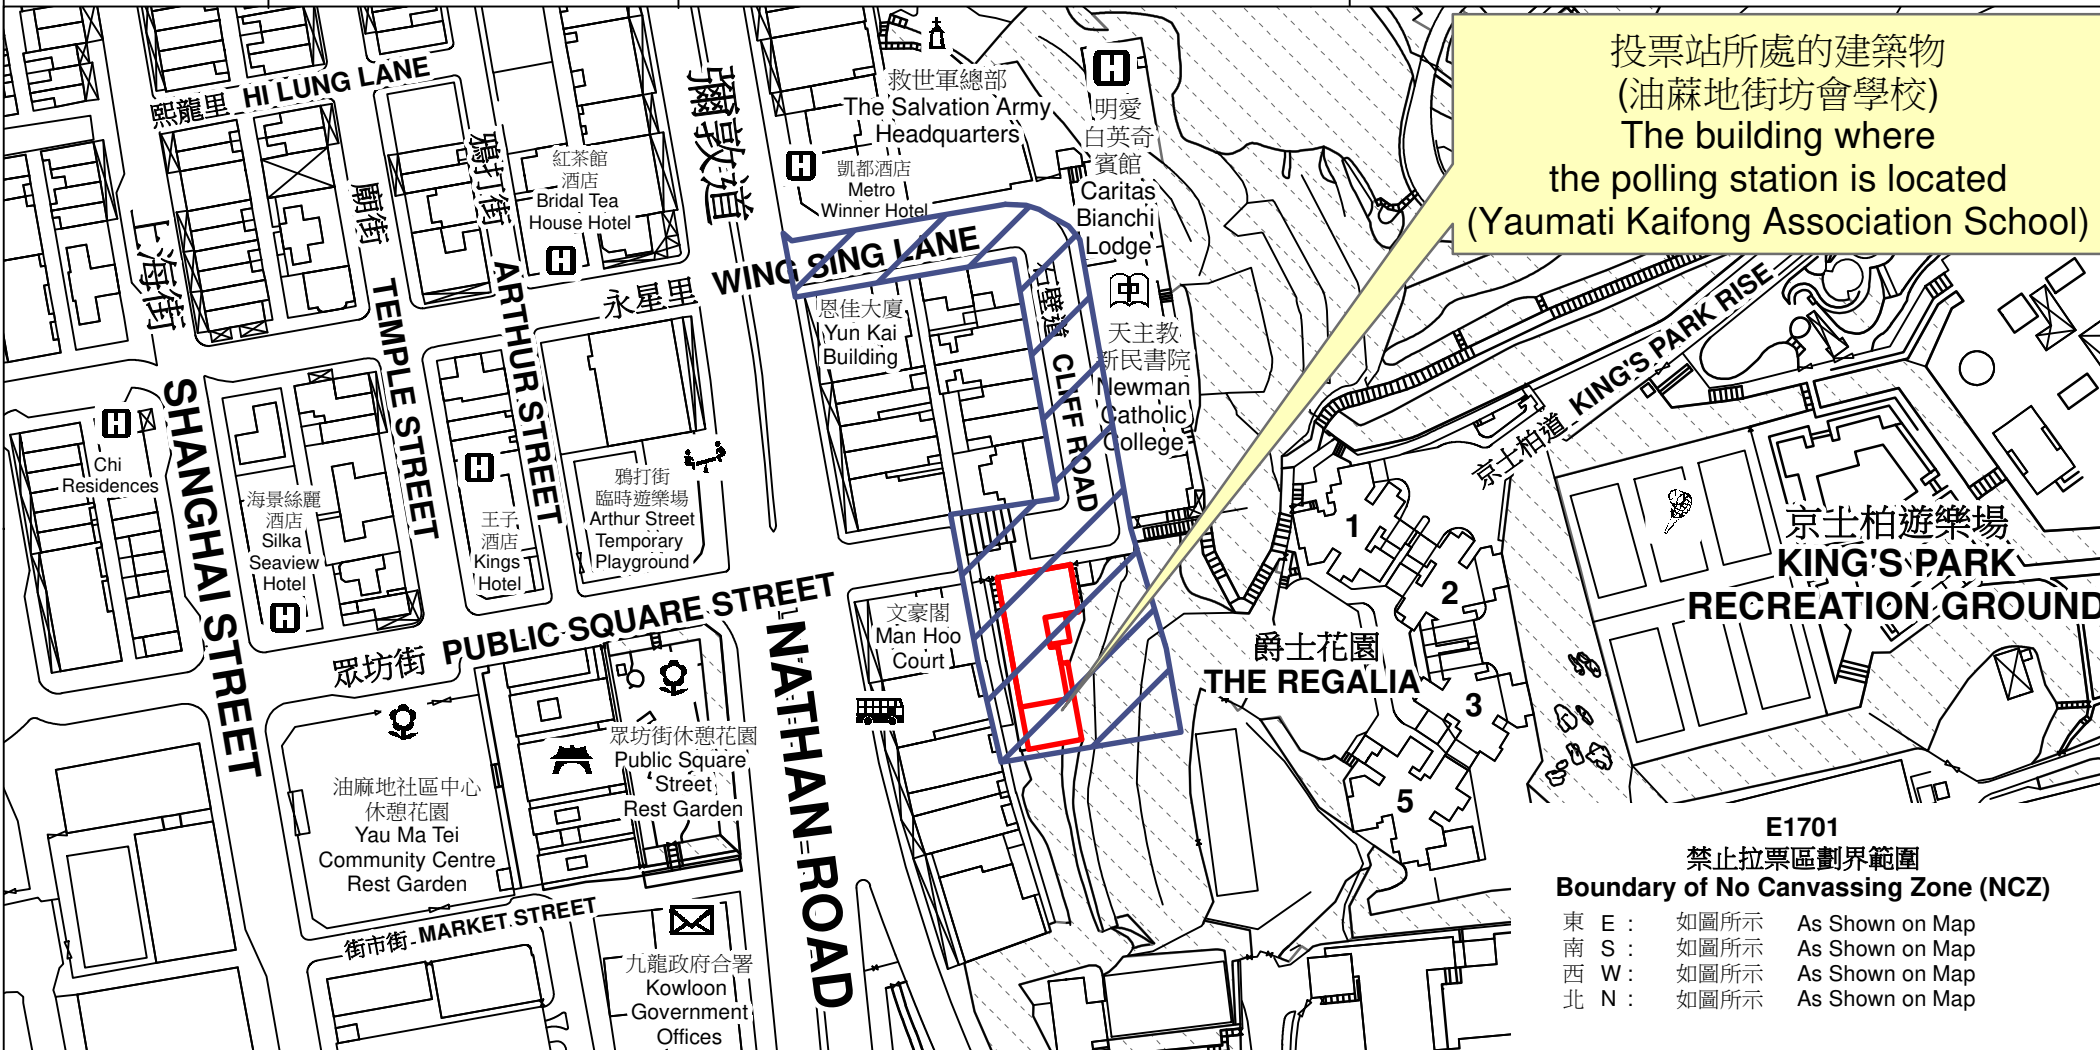

# 投票站位置圖和禁止拉票區 Polling Station - Location Plan & No Canvassing Zone

投票站編號 Polling Station Code	區議會名稱 Name of District Council	2023年區議會一般選舉區議會地方選區代號及名稱 Code & Name of District Council Geographical Constituency for 2023 District Council Ordinary Election	名稱及地址 Name & Address
<b>E1701</b>	<b>油尖旺 YAU TSIM MONG</b>	<b>E1 油尖旺南 YAU TSIM MONG SOUTH</b>	油蔴地街坊會學校 九龍油蔴地眾坊街80號1樓 <b>Yaumati Kaifong Association School</b> 1/F, 80 Public Square Street, Yau Ma Tei, Kowloon

投票站所處的建築物  
(油蔴地街坊會學校)  
The building where  
the polling station is located  
(Yaumati Kaifong Association School)

**E1701**  
禁止拉票區劃界範圍  
**Boundary of No Canvassing Zone (NCZ)**

東 E :	如圖所示	As Shown on Map
南 S :	如圖所示	As Shown on Map
西 W :	如圖所示	As Shown on Map
北 N :	如圖所示	As Shown on Map

 禁止拉票區  
No Canvassing Zone