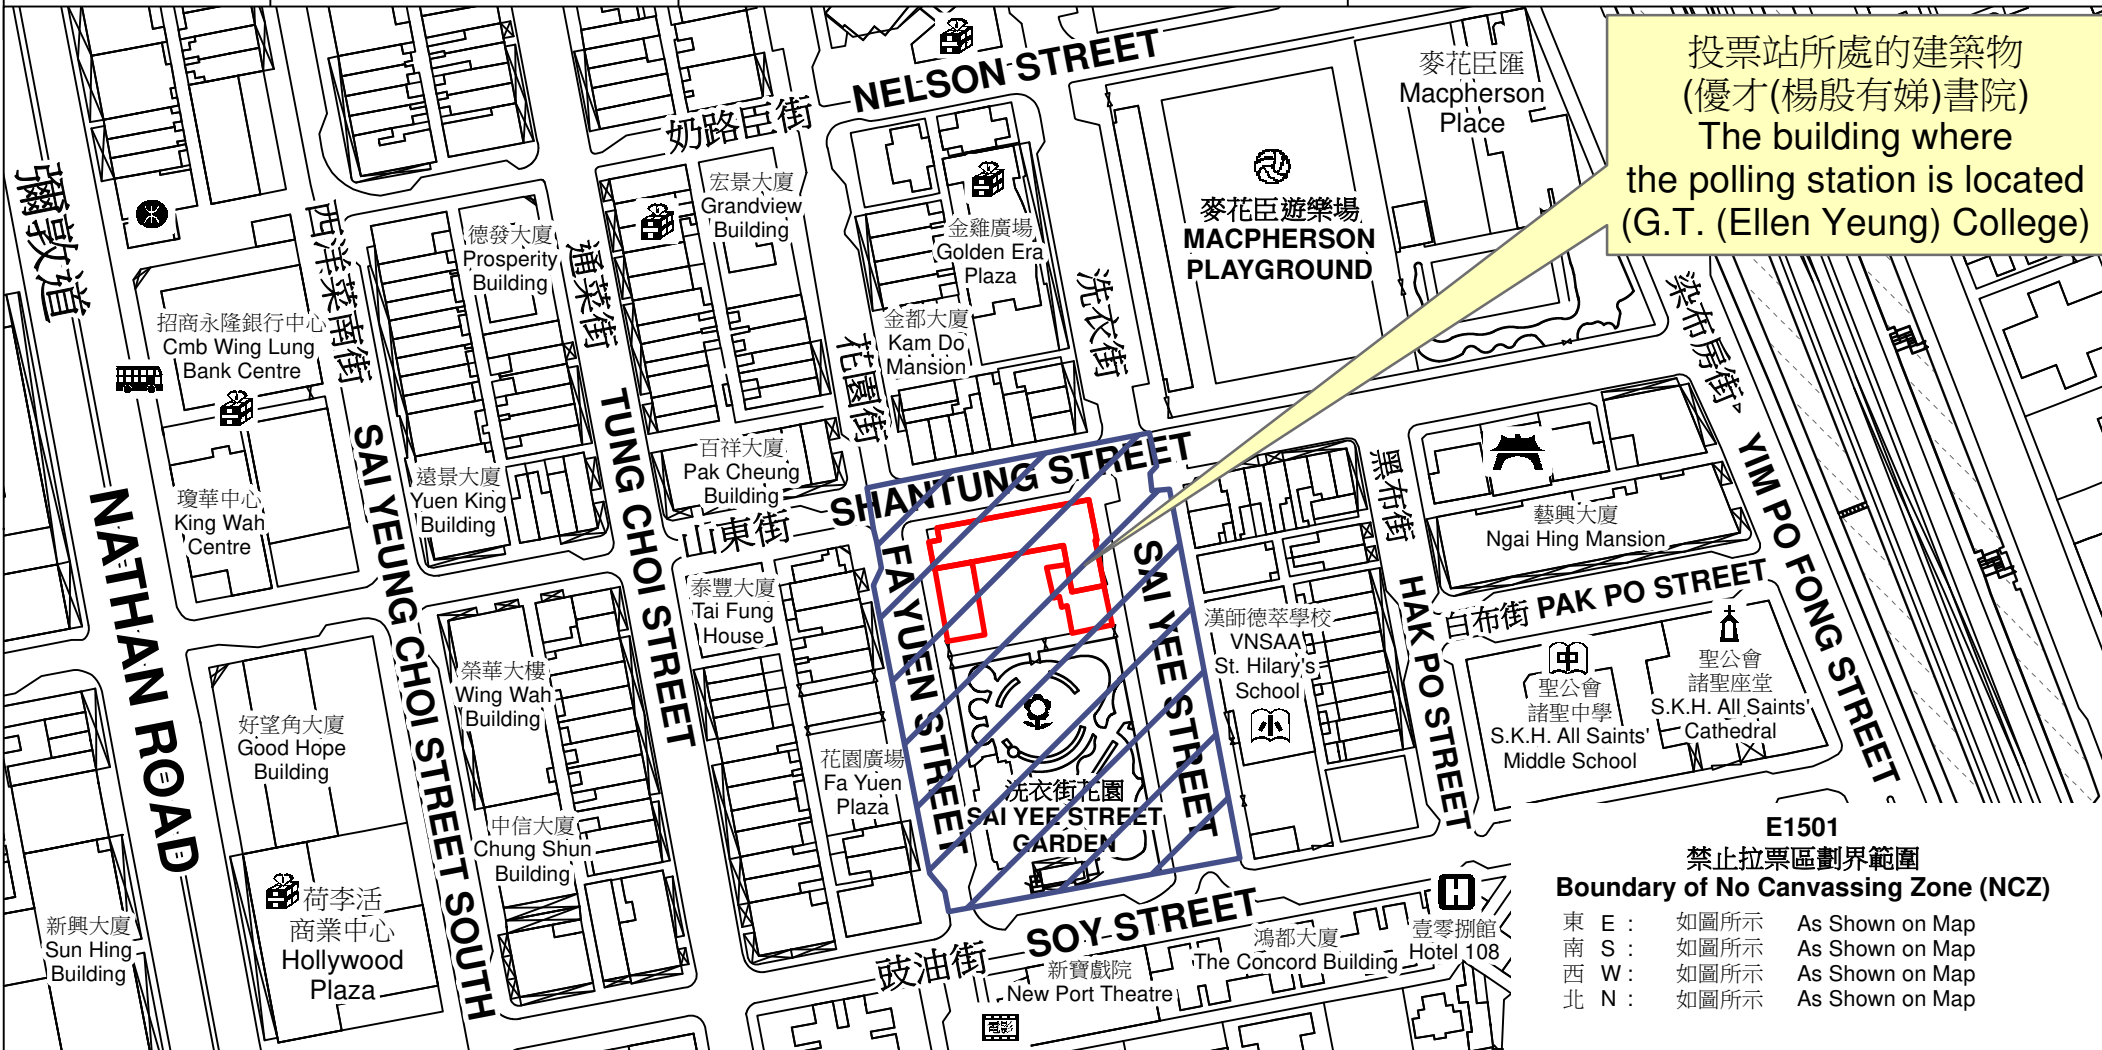

投票站位置圖和禁止拉票區 Polling Station - Location Plan & No Canvassing Zone

投票站編號 Polling Station Code	區議會名稱 Name of District Council	2023年區議會一般選舉區議會地方選區代號及名稱 Code & Name of District Council Geographical Constituency for 2023 District Council Ordinary Election	名稱及地址 Name & Address
E1501	油尖旺 YAU TSIM MONG	E2 油尖旺北 YAU TSIM MONG NORTH	優才(楊殷有娣)書院 九龍旺角洗衣街31號地下 G.T. (Ellen Yeung) College G/F, 31 Sai Yee Street, Mong Kok, Kowloon

投票站所處的建築物
(優才(楊殷有娣)書院)
The building where
the polling station is located
(G.T. (Ellen Yeung) College)

**E1501
禁止拉票區劃界範圍
Boundary of No Canvassing Zone (NCZ)**

東 E :	如圖所示	As Shown on Map
南 S :	如圖所示	As Shown on Map
西 W :	如圖所示	As Shown on Map
北 N :	如圖所示	As Shown on Map

 禁止拉票區
No Canvassing Zone