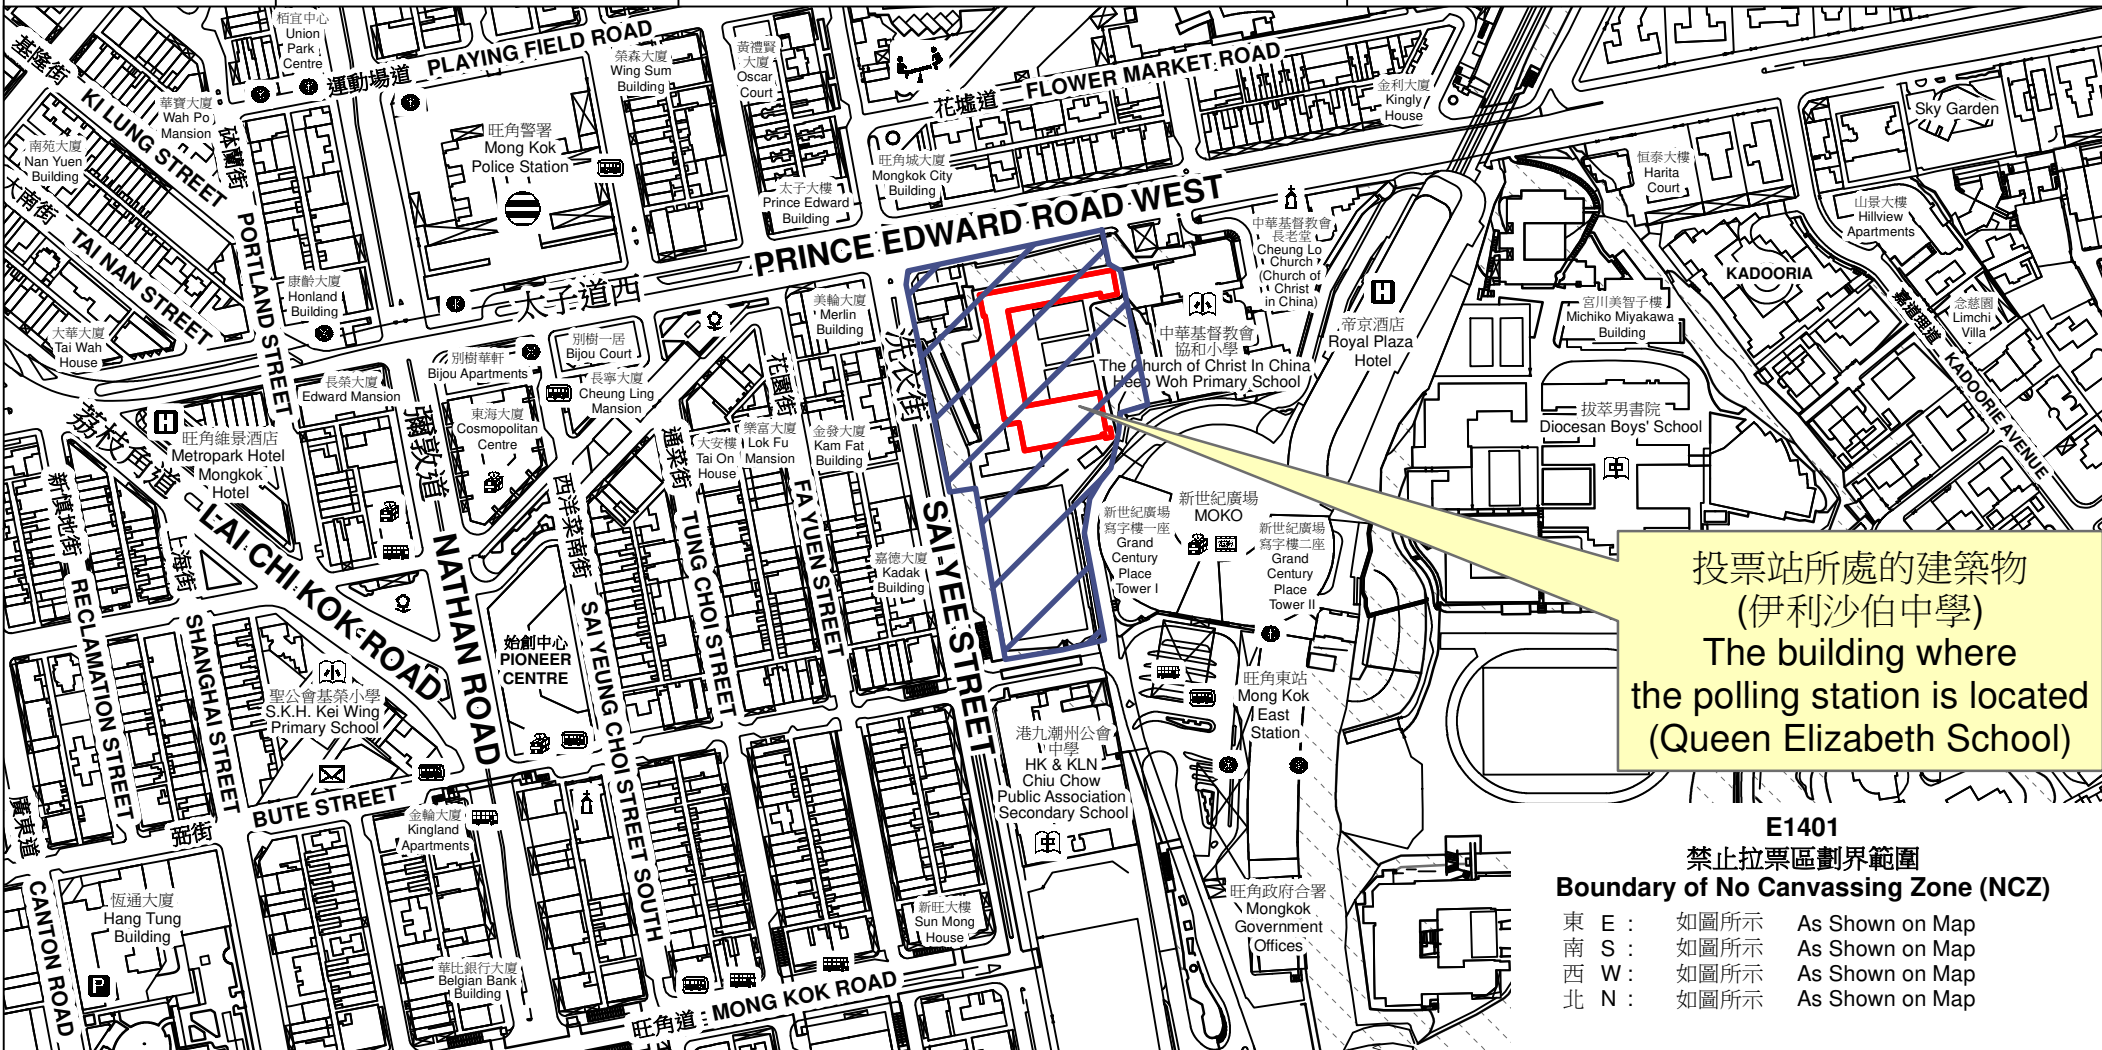

# 投票站位置圖和禁止拉票區 Polling Station - Location Plan & No Canvassing Zone

投票站編號 Polling Station Code	區議會名稱 Name of District Council	2023年區議會一般選舉區議會地方選區代號及名稱 Code & Name of District Council Geographical Constituency for 2023 District Council Ordinary Election	名稱及地址 Name & Address
<b>E1401</b>	<b>油尖旺 YAU TSIM MONG</b>	<b>E2 油尖旺北 YAU TSIM MONG NORTH</b>	伊利沙伯中學 九龍旺角洗衣街152號地下 <b>Queen Elizabeth School</b> G/F, 152 Sai Yee Street, Mong Kok, Kowloon

投票站所處的建築物  
(伊利沙伯中學)  
The building where  
the polling station is located  
(Queen Elizabeth School)

**E1401**  
**禁止拉票區劃界範圍**  
**Boundary of No Canvassing Zone (NCZ)**

東 E :	如圖所示	As Shown on Map
南 S :	如圖所示	As Shown on Map
西 W :	如圖所示	As Shown on Map
北 N :	如圖所示	As Shown on Map

 禁止拉票區  
No Canvassing Zone