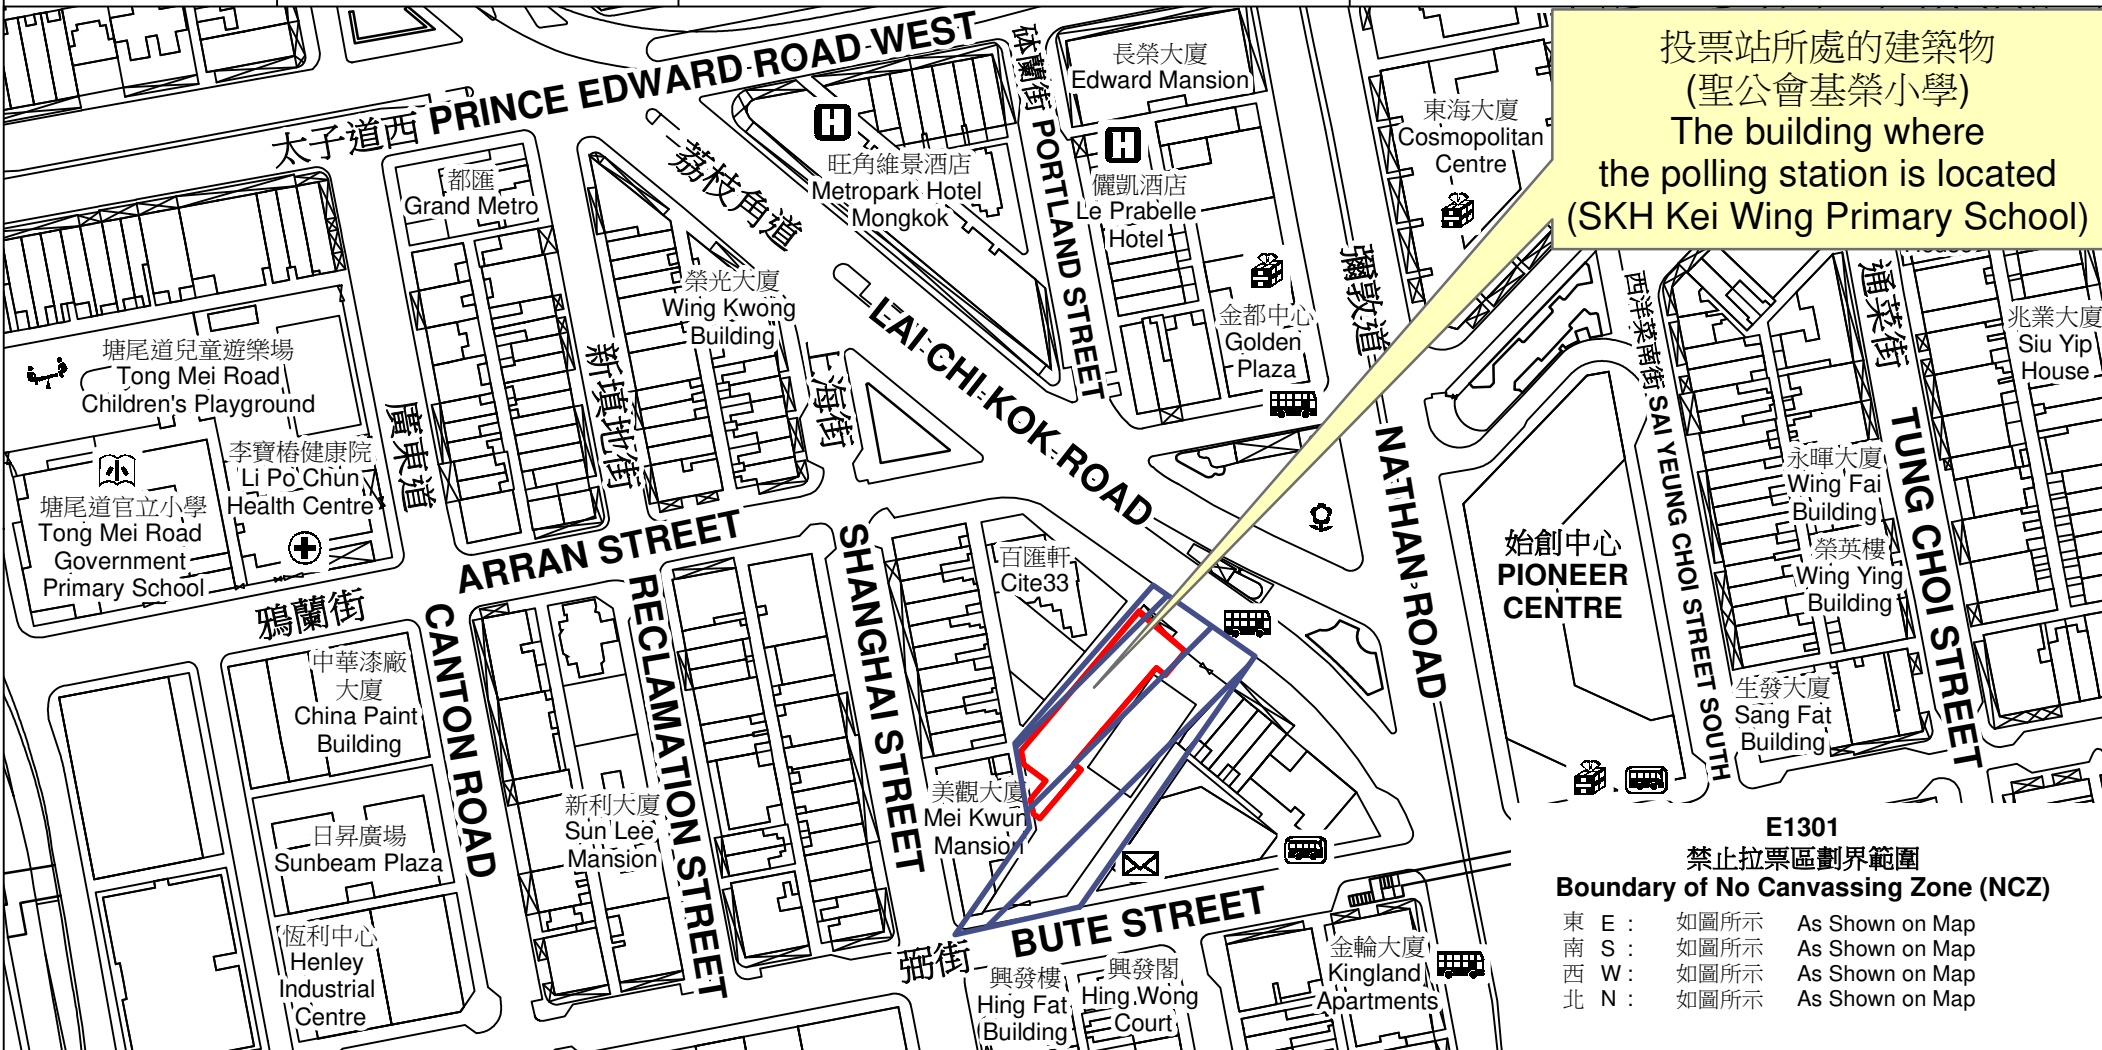

投票站位置圖和禁止拉票區 Polling Station - Location Plan & No Canvassing Zone

投票站編號 Polling Station Code	區議會名稱 Name of District Council	2023年區議會一般選舉區議會地方選區代號及名稱 Code & Name of District Council Geographical Constituency for 2023 District Council Ordinary Election	名稱及地址 Name & Address
E1301	油尖旺 YAU TSIM MONG	E2 油尖旺北 YAU TSIM MONG NORTH	聖公會基榮小學 九龍荔枝角道23號地下 SKH Kei Wing Primary School G/F, 23 Lai Chi Kok Road, Kowloon

投票站所處的建築物
(聖公會基榮小學)
The building where
the polling station is located
(SKH Kei Wing Primary School)

E1301
禁止拉票區劃界範圍
Boundary of No Canvassing Zone (NCZ)

東 E :	如圖所示	As Shown on Map
南 S :	如圖所示	As Shown on Map
西 W :	如圖所示	As Shown on Map
北 N :	如圖所示	As Shown on Map

 禁止拉票區
No Canvassing Zone