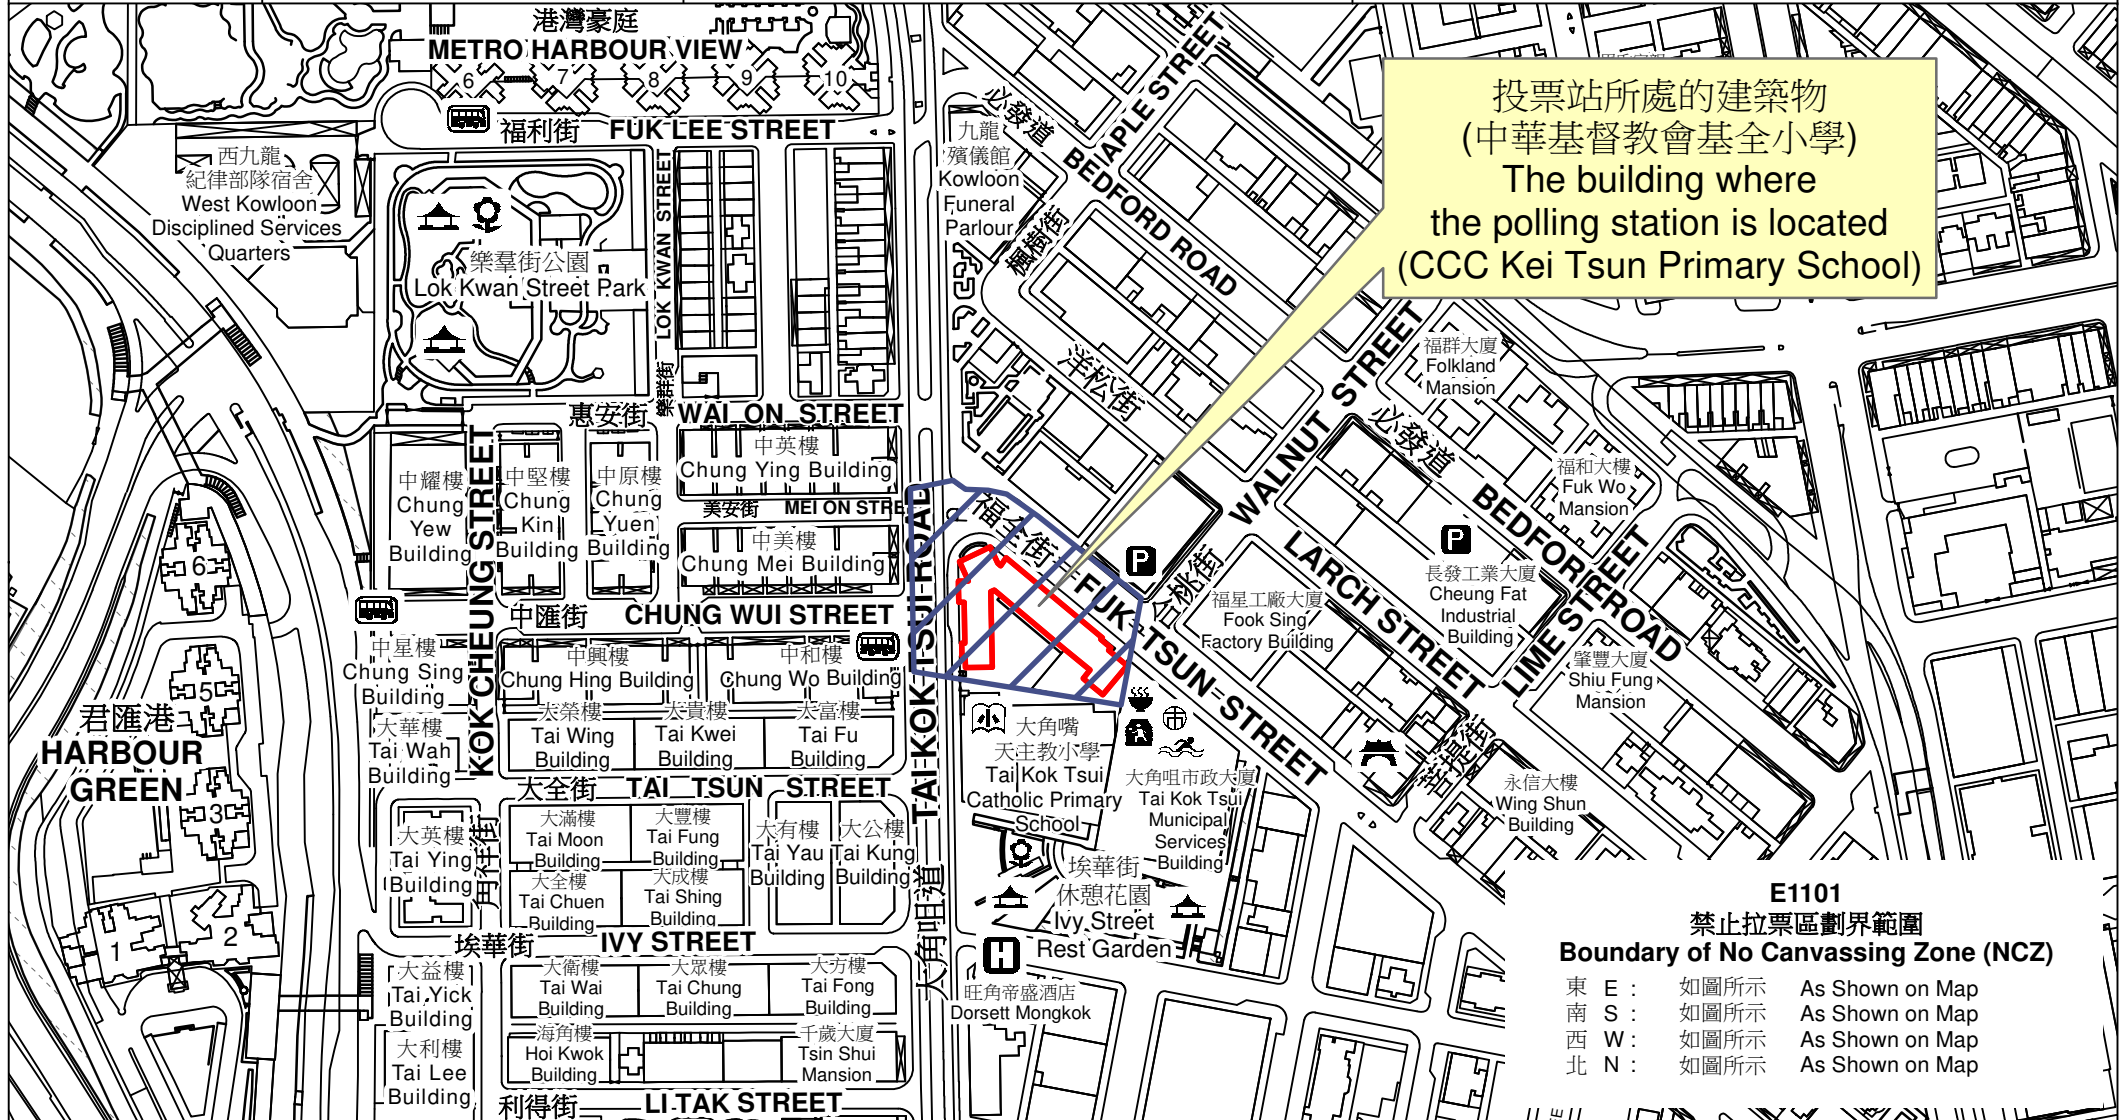

票站位置圖 Location Map for Station

<p>票站編號 Station Code</p> <p><b>E1101</b></p>	<p>區議會名稱 Name of District Council</p> <p><b>油尖旺 YAU TSIM MONG</b></p>	<p>2023年區議會一般選舉區議會地方選區代號及名稱 Code &amp; Name of District Council Geographical Constituency for 2023 District Council Ordinary Election</p> <p><b>E2 油尖旺北 YAU TSIM MONG NORTH</b></p>	<p>名稱及地址 Name &amp; Address</p> <p>中華基督教會基全小學 九龍大角咀道150號地下 <b>CCC Kei Tsun Primary School</b> G/F, 150 Tai Kok Tsui Road, Kowloon</p>
--------------------------------------------------	-------------------------------------------------------------------------------	-------------------------------------------------------------------------------------------------------------------------------------------------------------------------------------------------	-------------------------------------------------------------------------------------------------------------------------------------------------------

投票站所處的建築物  
(中華基督教會基全小學)  
The building where  
the polling station is located  
(CCC Kei Tsun Primary School)

**E1101**  
禁止拉票區劃界範圍  
**Boundary of No Canvassing Zone (NCZ)**

東 E :	如圖所示	As Shown on Map
南 S :	如圖所示	As Shown on Map
西 W :	如圖所示	As Shown on Map
北 N :	如圖所示	As Shown on Map