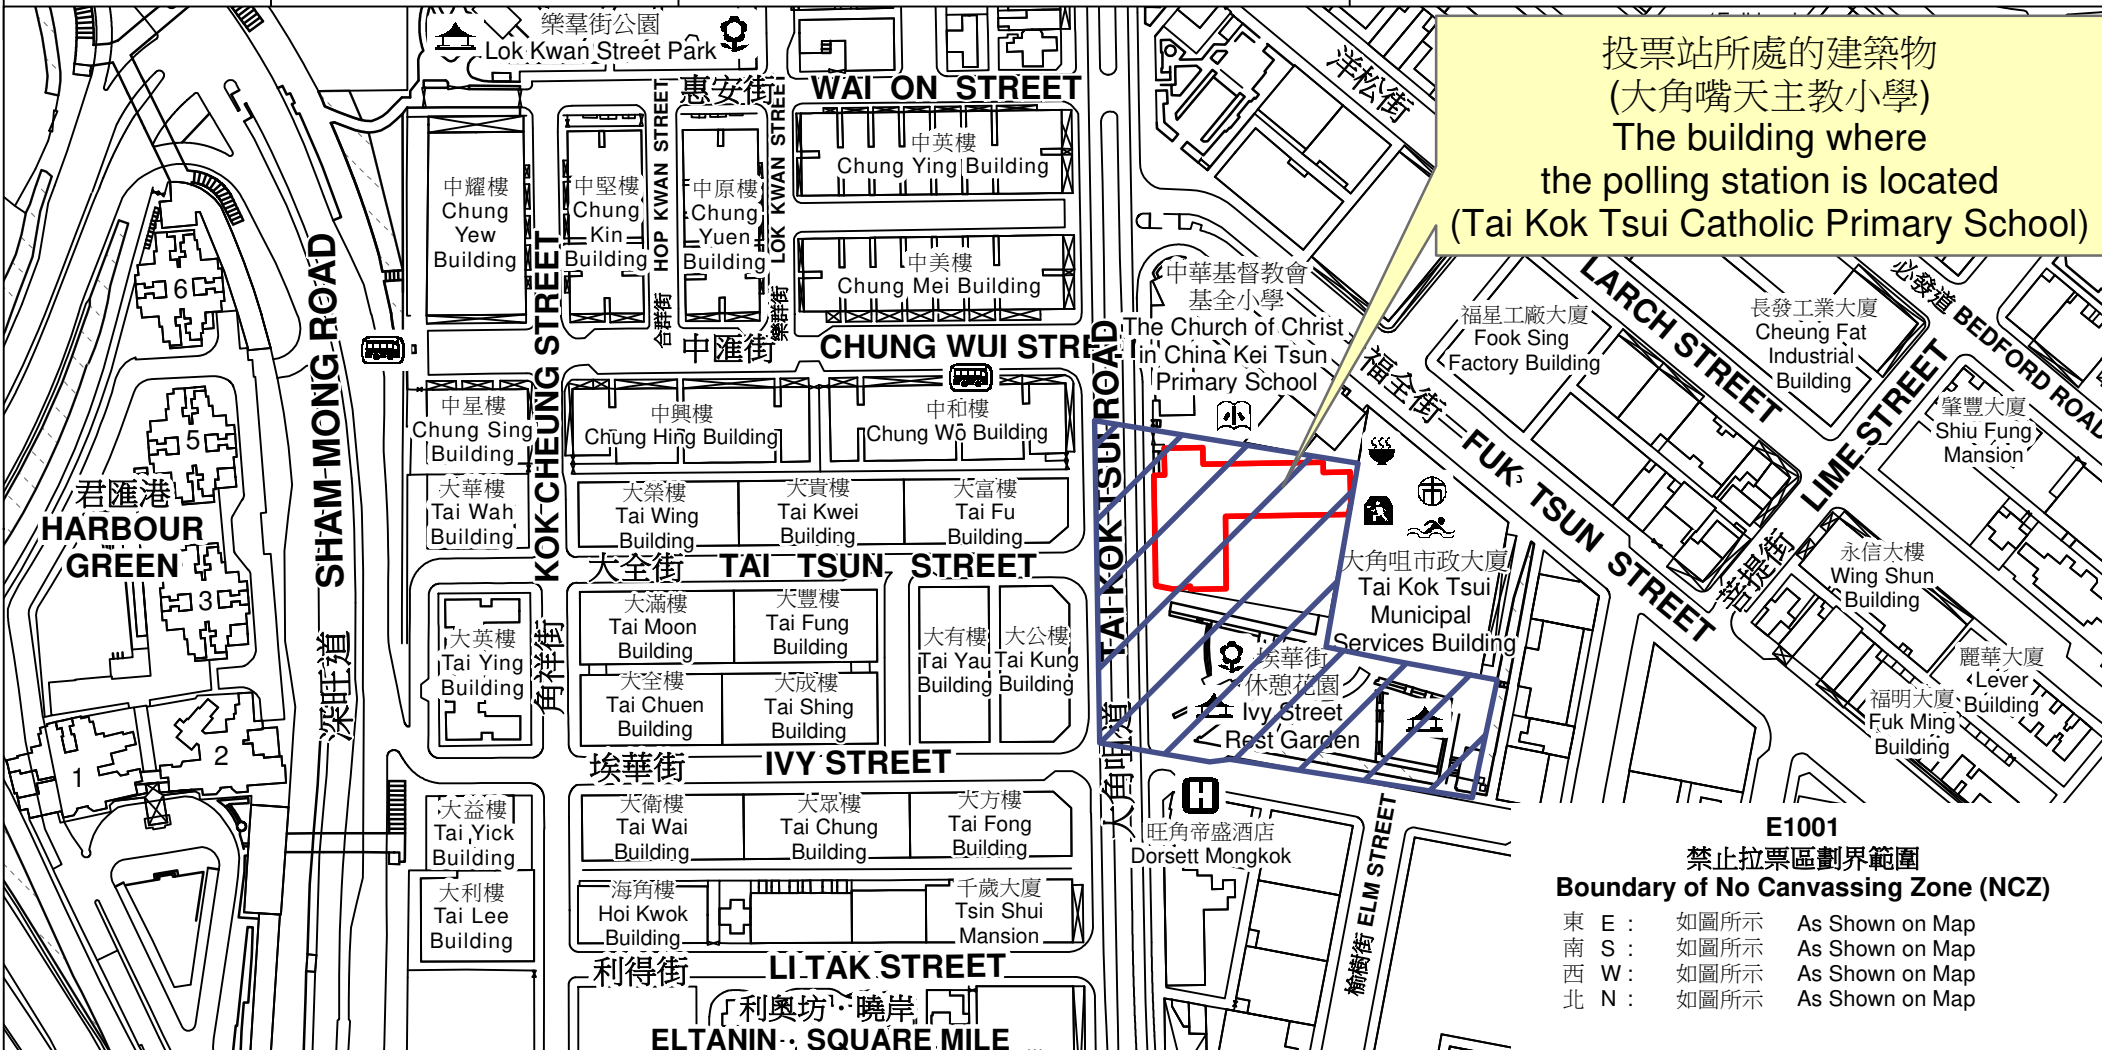

# 投票站位置圖和禁止拉票區 Polling Station - Location Plan & No Canvassing Zone

投票站編號 Polling Station Code	區議會名稱 Name of District Council	2023年區議會一般選舉區議會地方選區代號及名稱 Code & Name of District Council Geographical Constituency for 2023 District Council Ordinary Election	名稱及地址 Name & Address
<b>E1001</b>	<b>油尖旺 YAU TSIM MONG</b>	<b>E2 油尖旺北 YAU TSIM MONG NORTH</b>	大角嘴天主教小學 九龍大角嘴道148號地下 <b>Tai Kok Tsui Catholic Primary School</b> G/F, 148 Tai Kok Tsui Road, Kowloon

**E1001**  
禁止拉票區劃界範圍  
Boundary of No Canvassing Zone (NCZ)

東 E :	如圖所示	As Shown on Map
南 S :	如圖所示	As Shown on Map
西 W :	如圖所示	As Shown on Map
北 N :	如圖所示	As Shown on Map

 禁止拉票區  
No Canvassing Zone