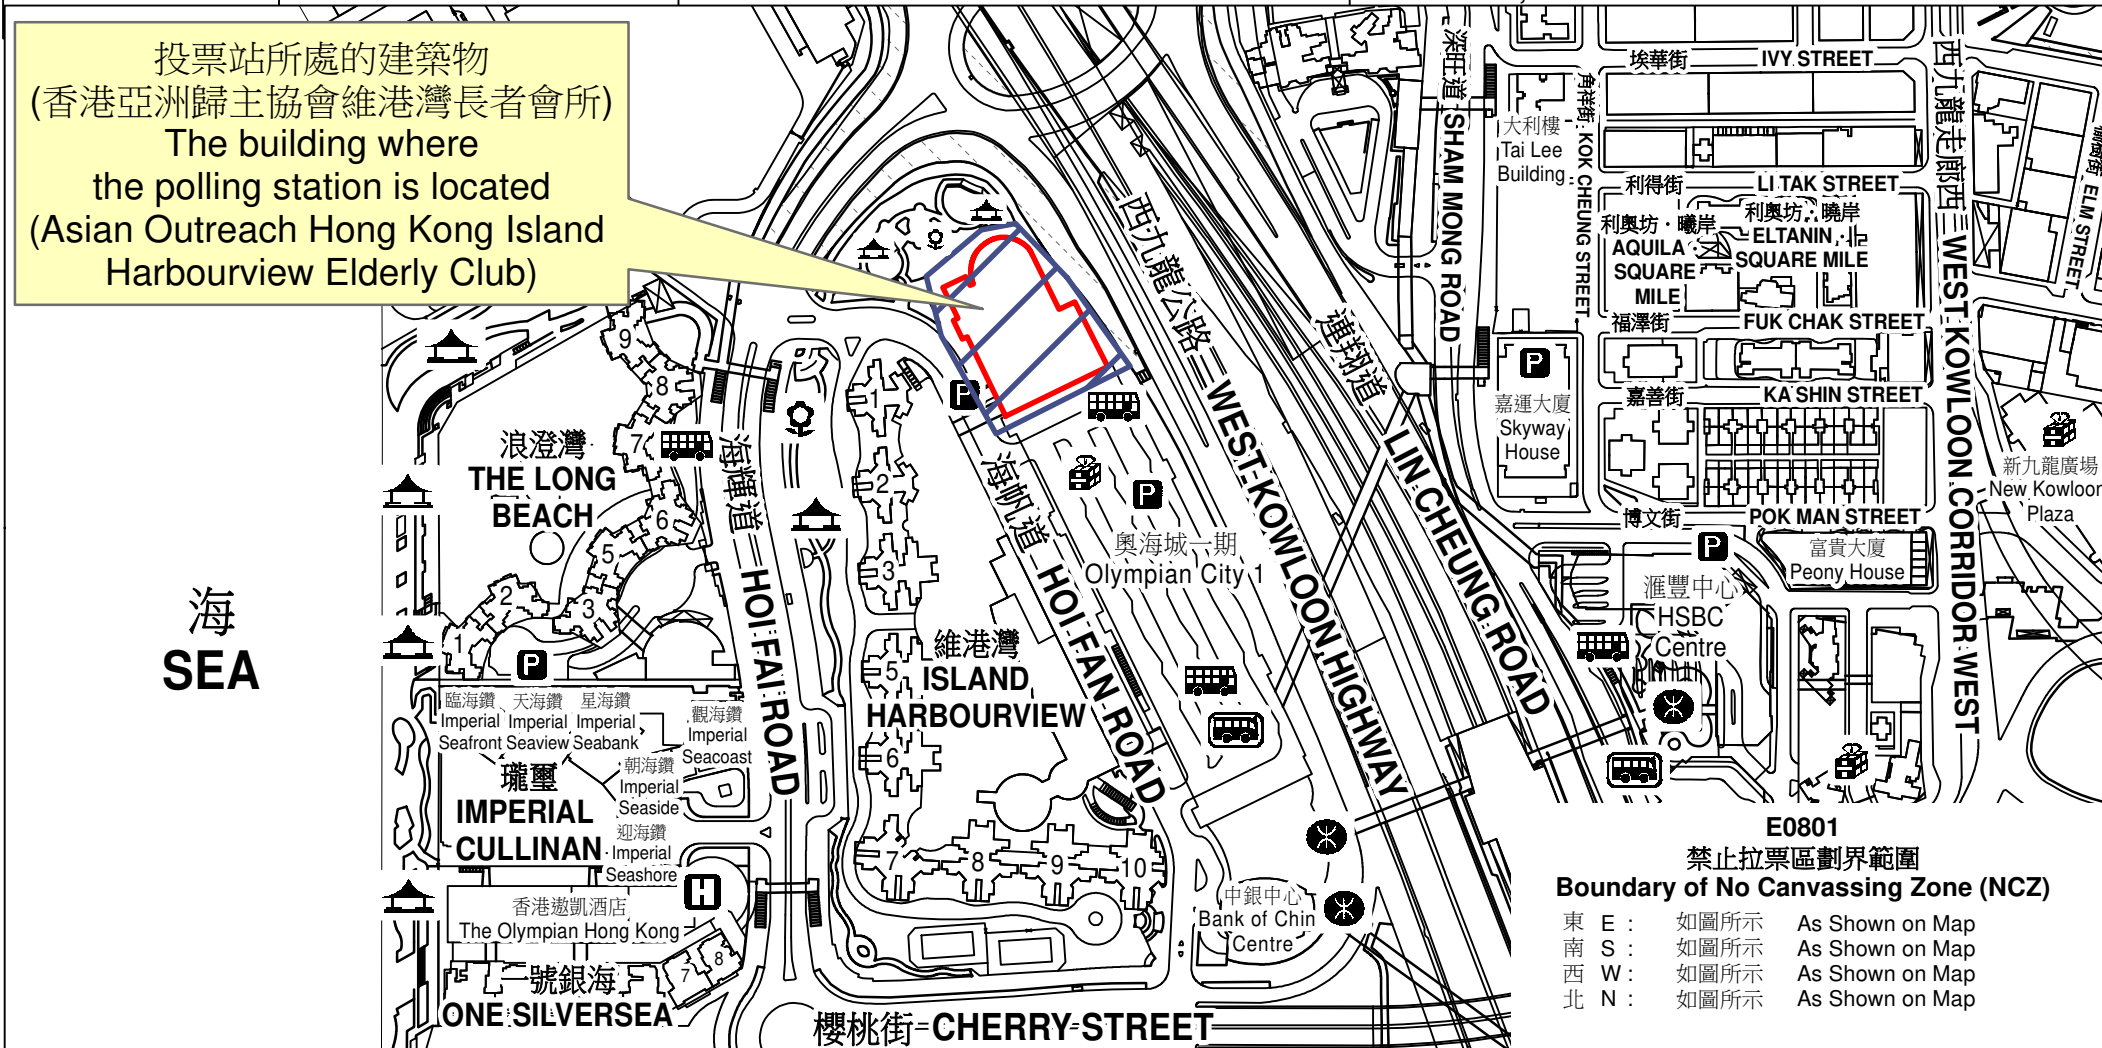

# 投票站位置圖和禁止拉票區 Polling Station - Location Plan & No Canvassing Zone

投票站編號 Polling Station Code	區議會名稱 Name of District Council	2023年區議會一般選舉區議會地方選區代號及名稱 Code & Name of District Council Geographical Constituency for 2023 District Council Ordinary Election	名稱及地址 Name & Address
<b>E0801</b>	<b>油尖旺 YAU TSIM MONG</b>	<b>E2 油尖旺北 YAU TSIM MONG NORTH</b>	香港亞洲歸主協會維港灣長者會所 九龍大角咀海輝道11號奧海城一期政府服務中心高層地下 <b>Asian Outreach Hong Kong Island Harbourview Elderly Club</b> UG/F, GIC Building, Olympian City 1, 11 Hoi Fai Road, Tai Kok Tsui, Kowloon

投票站所處的建築物  
(香港亞洲歸主協會維港灣長者會所)  
The building where  
the polling station is located  
(Asian Outreach Hong Kong Island  
Harbourview Elderly Club)

**E0801**  
禁止拉票區劃界範圍  
**Boundary of No Canvassing Zone (NCZ)**  
東 E : 如圖所示 As Shown on Map  
南 S : 如圖所示 As Shown on Map  
西 W : 如圖所示 As Shown on Map  
北 N : 如圖所示 As Shown on Map

 禁止拉票區  
No Canvassing Zone