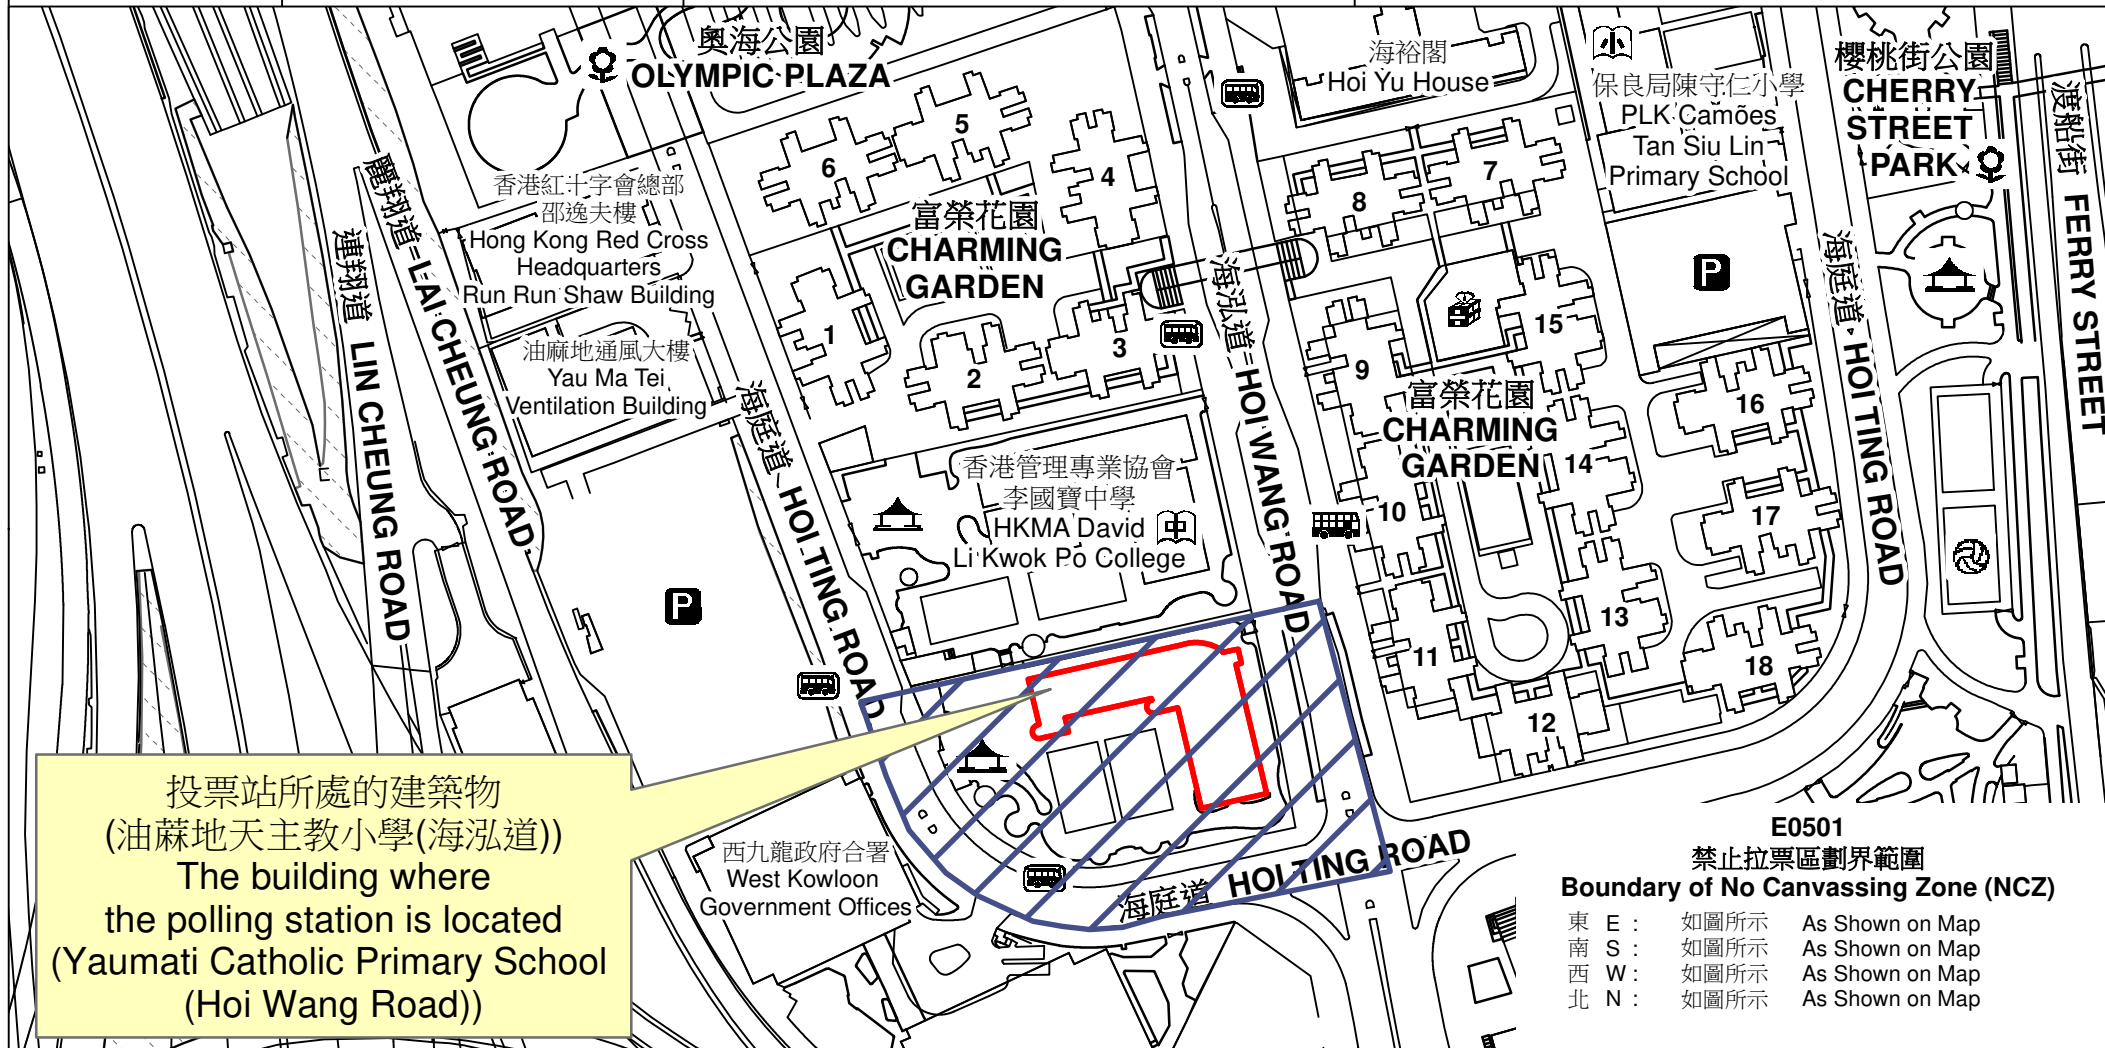

# 投票站位置圖和禁止拉票區 Polling Station - Location Plan & No Canvassing Zone

投票站編號 Polling Station Code	區議會名稱 Name of District Council	2023年區議會一般選舉區議會地方選區代號及名稱 Code & Name of District Council Geographical Constituency for 2023 District Council Ordinary Election	名稱及地址 Name & Address
<b>E0501</b>	<b>油尖旺 YAU TSIM MONG</b>	<b>E1 油尖旺南 YAU TSIM MONG SOUTH</b>	油蔴地天主教小學(海泓道) 九龍油蔴地海泓道10號地下 <b>Yaumati Catholic Primary School (Hoi Wang Road)</b> G/F, 10 Hoi Wang Road, Yau Ma Tei, Kowloon

禁止拉票區  
No Canvassing Zone