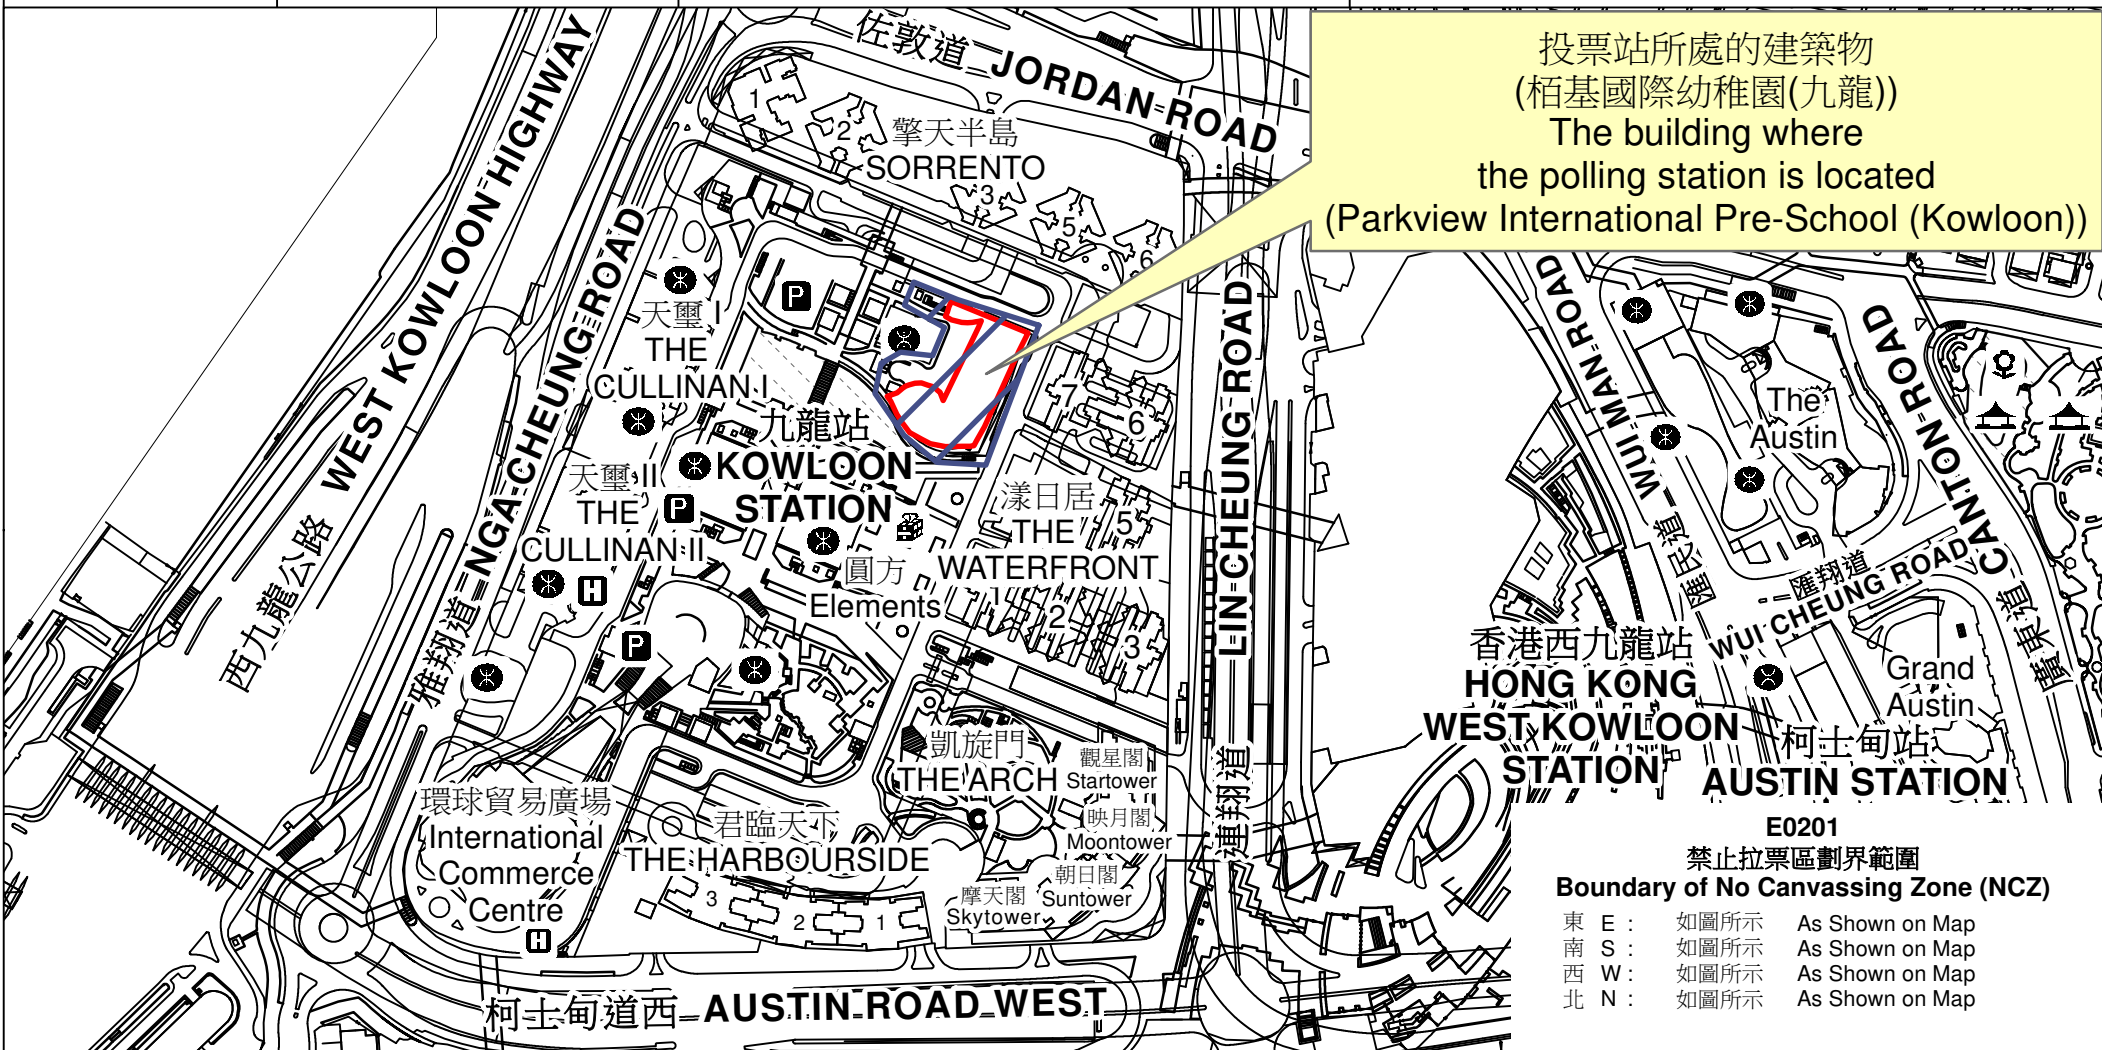

# 投票站位置圖和禁止拉票區 Polling Station - Location Plan & No Canvassing Zone

投票站編號 Polling Station Code	區議會名稱 Name of District Council	2023年區議會一般選舉區議會地方選區代號及名稱 Code & Name of District Council Geographical Constituency for 2023 District Council Ordinary Election	名稱及地址 Name & Address
<b>E0201</b>	<b>油尖旺 YAU TSIM MONG</b>	<b>E1 油尖旺南 YAU TSIM MONG SOUTH</b>	栢基國際幼稚園(九龍) 九龍柯士甸道西1號九龍站平台 <b>Parkview International Pre-School (Kowloon)</b> Podium Level, Kowloon Station, 1 Austin Road West, Kowloon

 禁止拉票區  
No Canvassing Zone