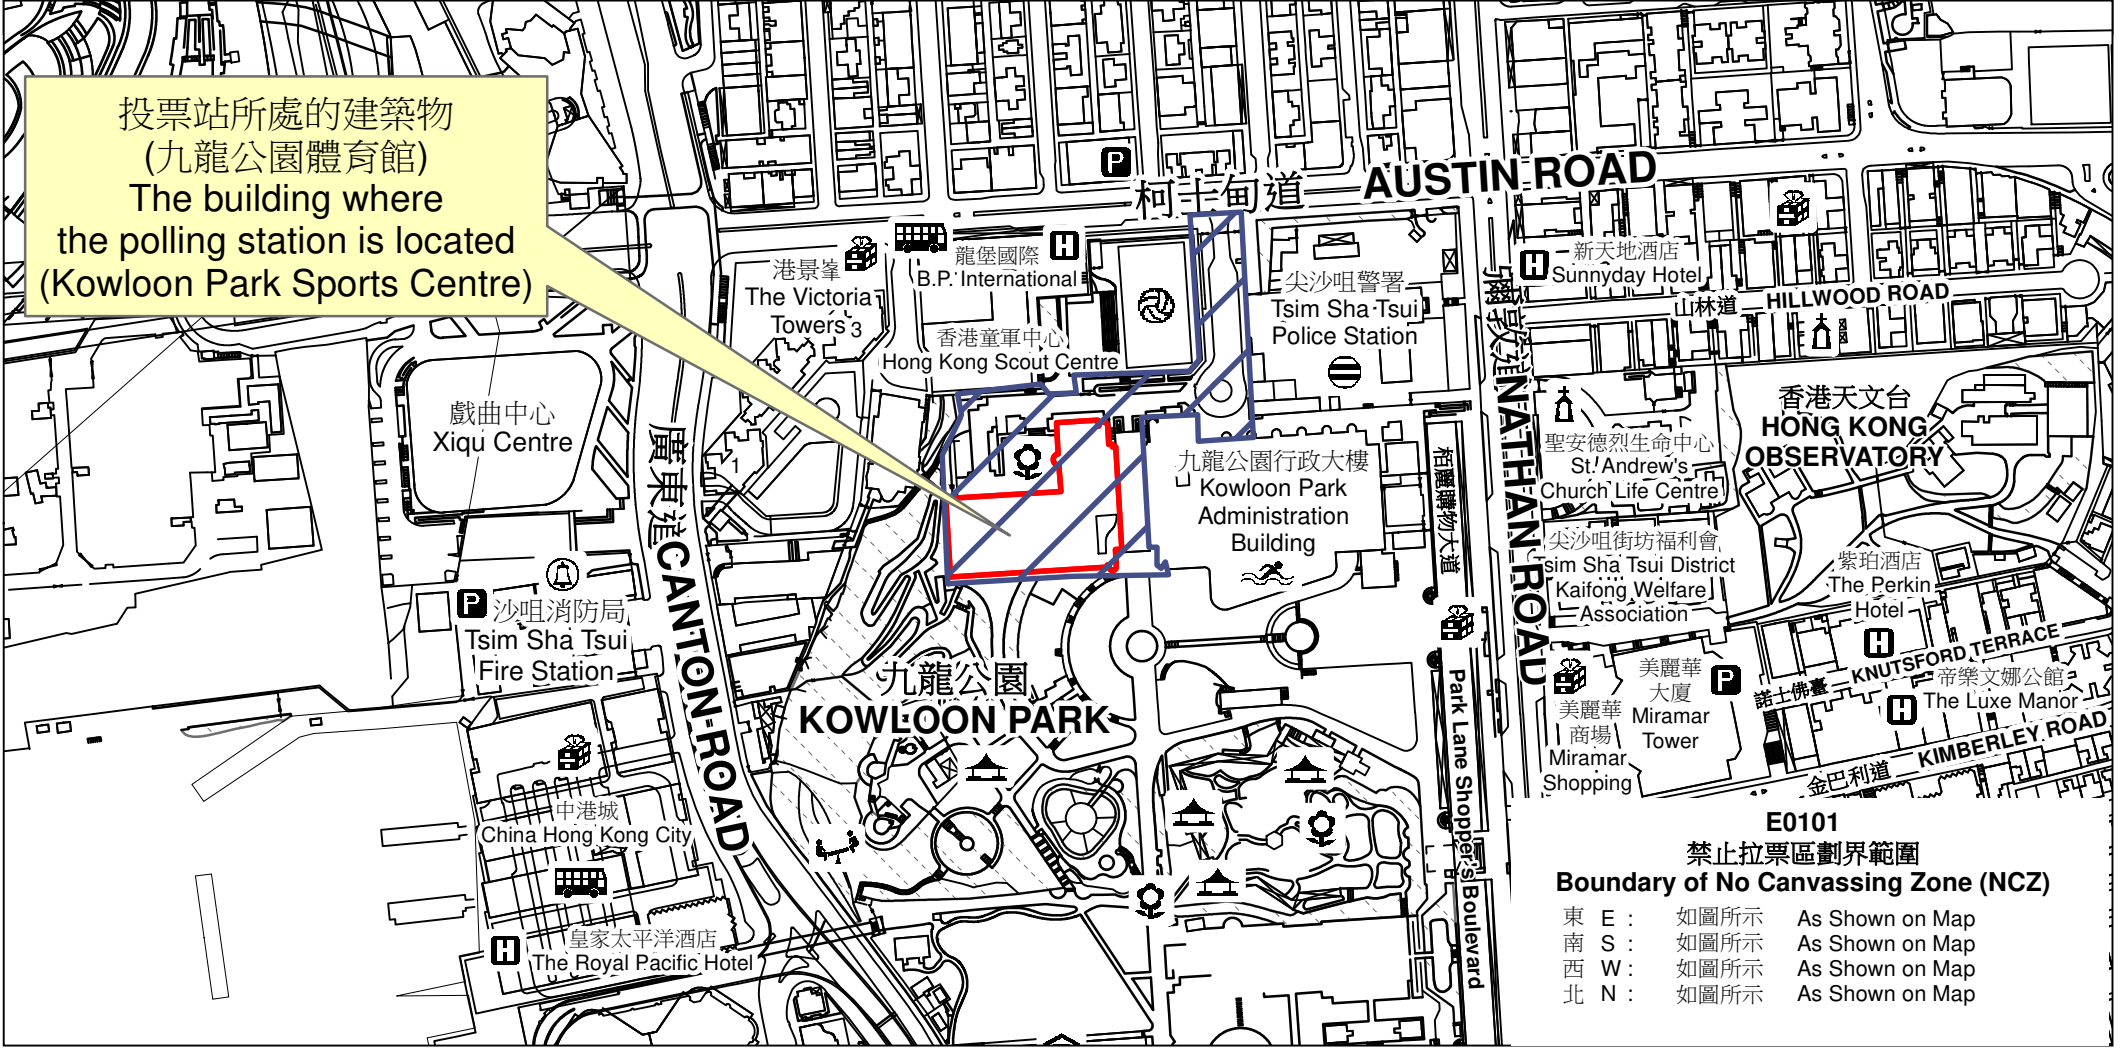

投票站位置圖和禁止拉票區 Polling Station - Location Plan & No Canvassing Zone

投票站編號 Polling Station Code	區議會名稱 Name of District Council	2023年區議會一般選舉區議會地方選區代號及名稱 Code & Name of District Council Geographical Constituency for 2023 District Council Ordinary Election	名稱及地址 Name & Address
E0101	油尖旺 YAU TSIM MONG	E1 油尖旺南 YAU TSIM MONG SOUTH	九龍公園體育館 九龍尖沙咀柯士甸道22號九龍公園體育館地下 Kowloon Park Sports Centre G/F, Kowloon Park Sports Centre, 22 Austin Road, Tsim Sha Tsui, Kowloon

投票站所處的建築物
(九龍公園體育館)
The building where
the polling station is located
(Kowloon Park Sports Centre)

E0101
禁止拉票區劃界範圍
Boundary of No Canvassing Zone (NCZ)

東 E :	如圖所示	As Shown on Map
南 S :	如圖所示	As Shown on Map
西 W :	如圖所示	As Shown on Map
北 N :	如圖所示	As Shown on Map

 禁止拉票區
No Canvassing Zone