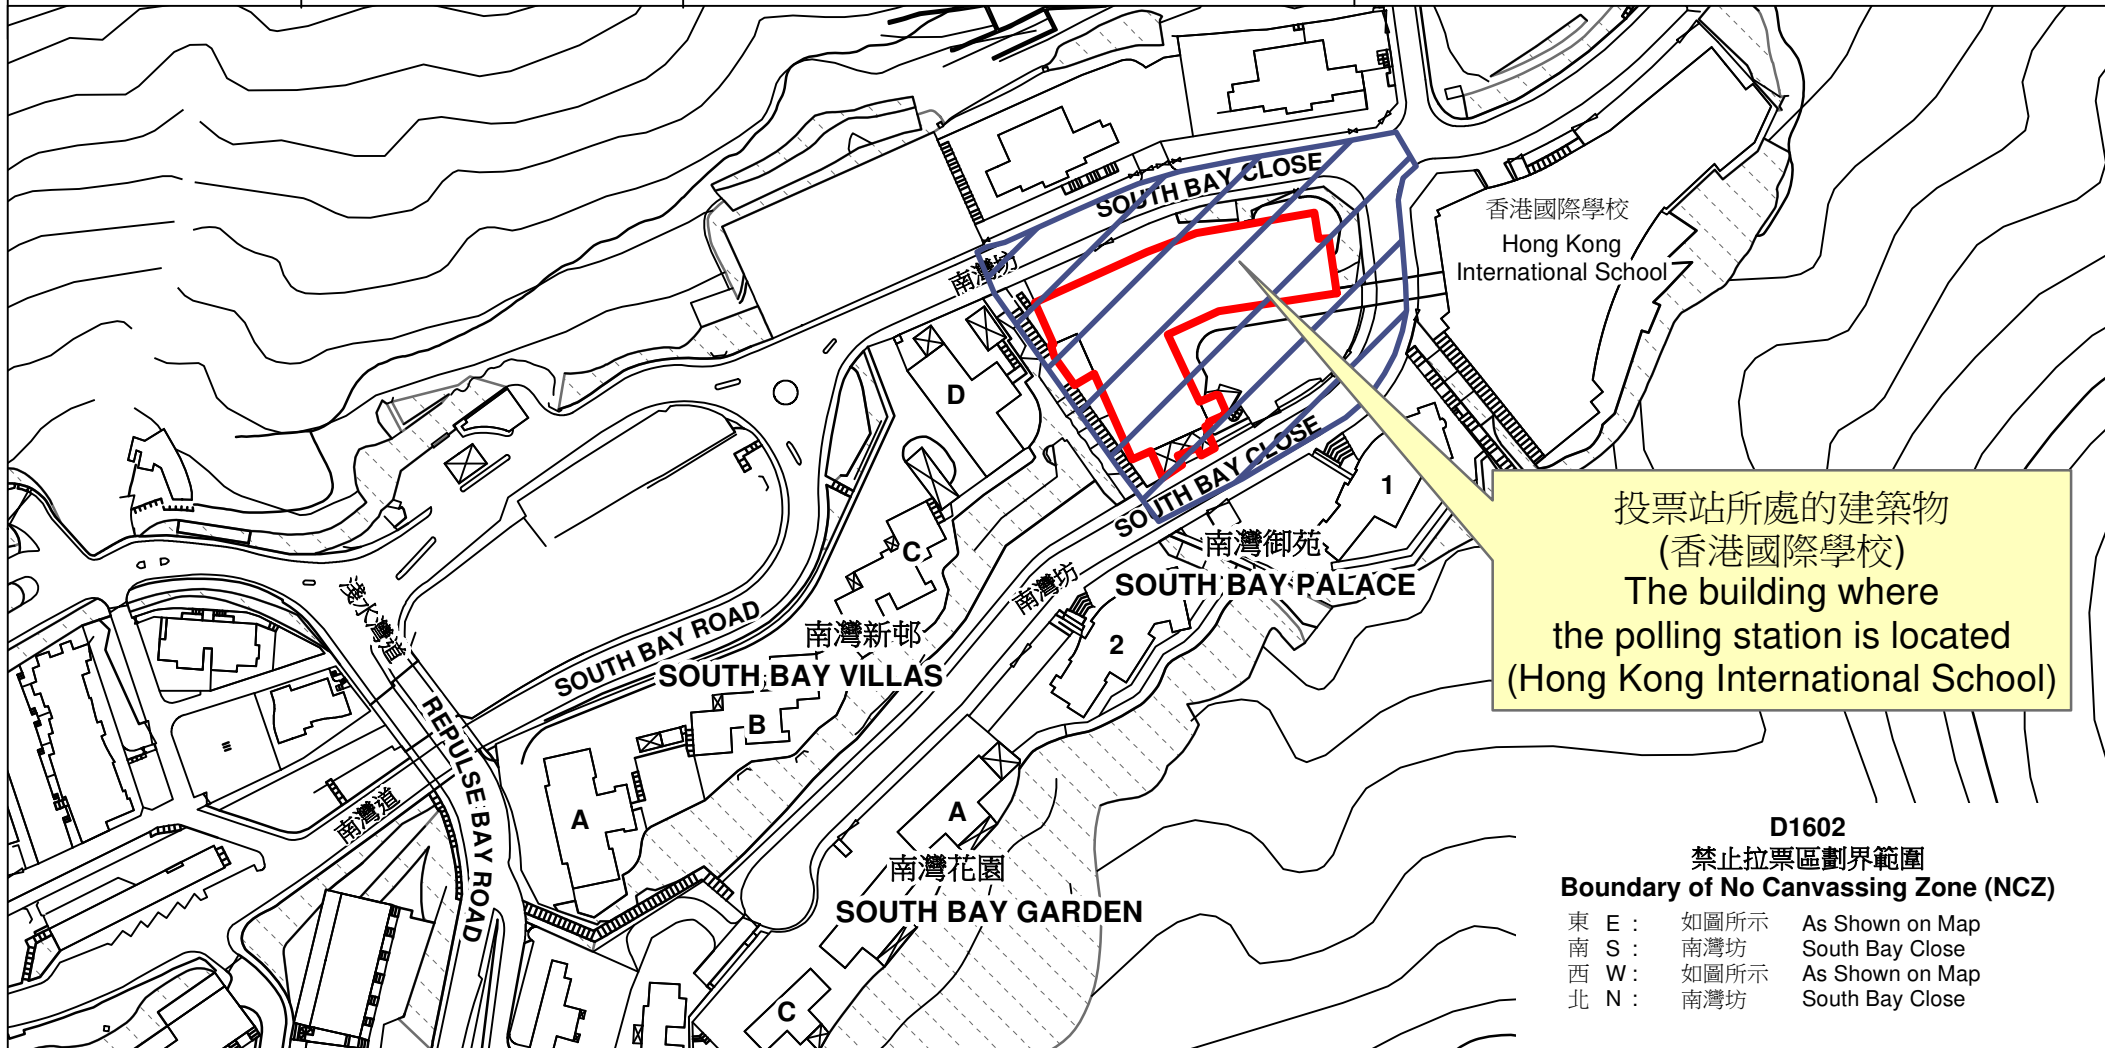

投票站位置圖和禁止拉票區 Polling Station - Location Plan & No Canvassing Zone

投票站編號 Polling Station Code	區議會名稱 Name of District Council	2023年區議會一般選舉區議會地方選區代號及名稱 Code & Name of District Council Geographical Constituency for 2023 District Council Ordinary Election	名稱及地址 Name & Address
D1602	南區 SOUTHERN	D1 南區東南 SOUTHERN DISTRICT SOUTHEAST	香港國際學校 香港淺水灣南灣坊6號1樓體育館 Hong Kong International School UPS Gym, 1/F, 6 South Bay Close, Repulse Bay, Hong Kong

投票站所處的建築物
(香港國際學校)
The building where
the polling station is located
(Hong Kong International School)

D1602
禁止拉票區劃界範圍
Boundary of No Canvassing Zone (NCZ)

東 E :	如圖所示	As Shown on Map
南 S :	南灣坊	South Bay Close
西 W :	如圖所示	As Shown on Map
北 N :	南灣坊	South Bay Close

 禁止拉票區
No Canvassing Zone