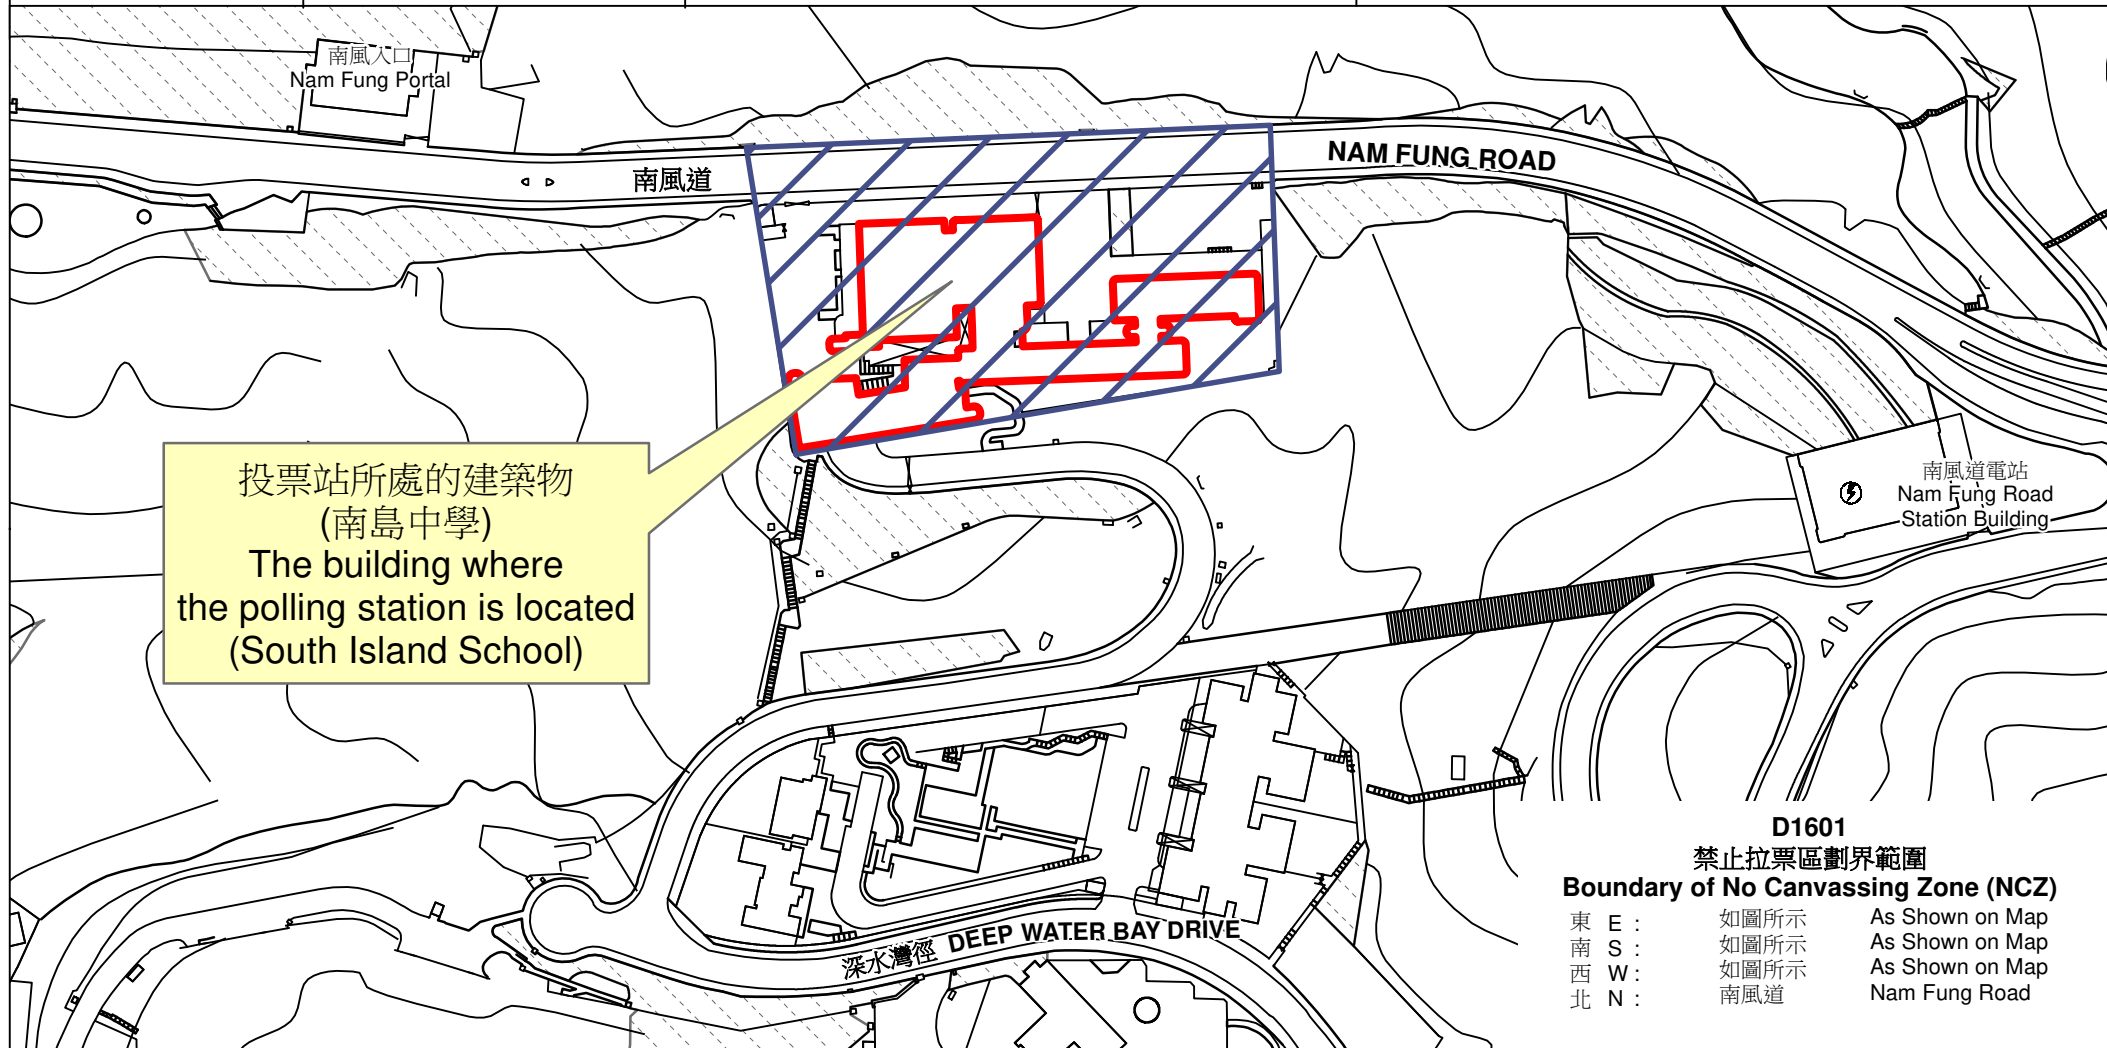

# 投票站位置圖和禁止拉票區 Polling Station - Location Plan & No Canvassing Zone

|   |   |   |   |
|---|---|---|---|
| <p>投票站編號<br/>Polling Station Code</p> <p><b>D1601</b></p> | <p>區議會名稱<br/>Name of District Council</p> <p><b>南區<br/>SOUTHERN</b></p> | <p>2023年區議會一般選舉區議會地方選區代號及名稱<br/>Code &amp; Name of District Council Geographical Constituency for 2023 District Council Ordinary Election</p> <p><b>D1<br/>南區東南<br/>SOUTHERN DISTRICT SOUTHEAST</b></p> | <p>名稱及地址<br/>Name &amp; Address</p> <p>南島中學<br/>香港香港仔南風道50號地下<br/><b>South Island School</b><br/>G/F, 50 Nam Fung Road, Aberdeen, Hong Kong</p> |
|---|---|---|---|

禁止拉票區  
No Canvassing Zone