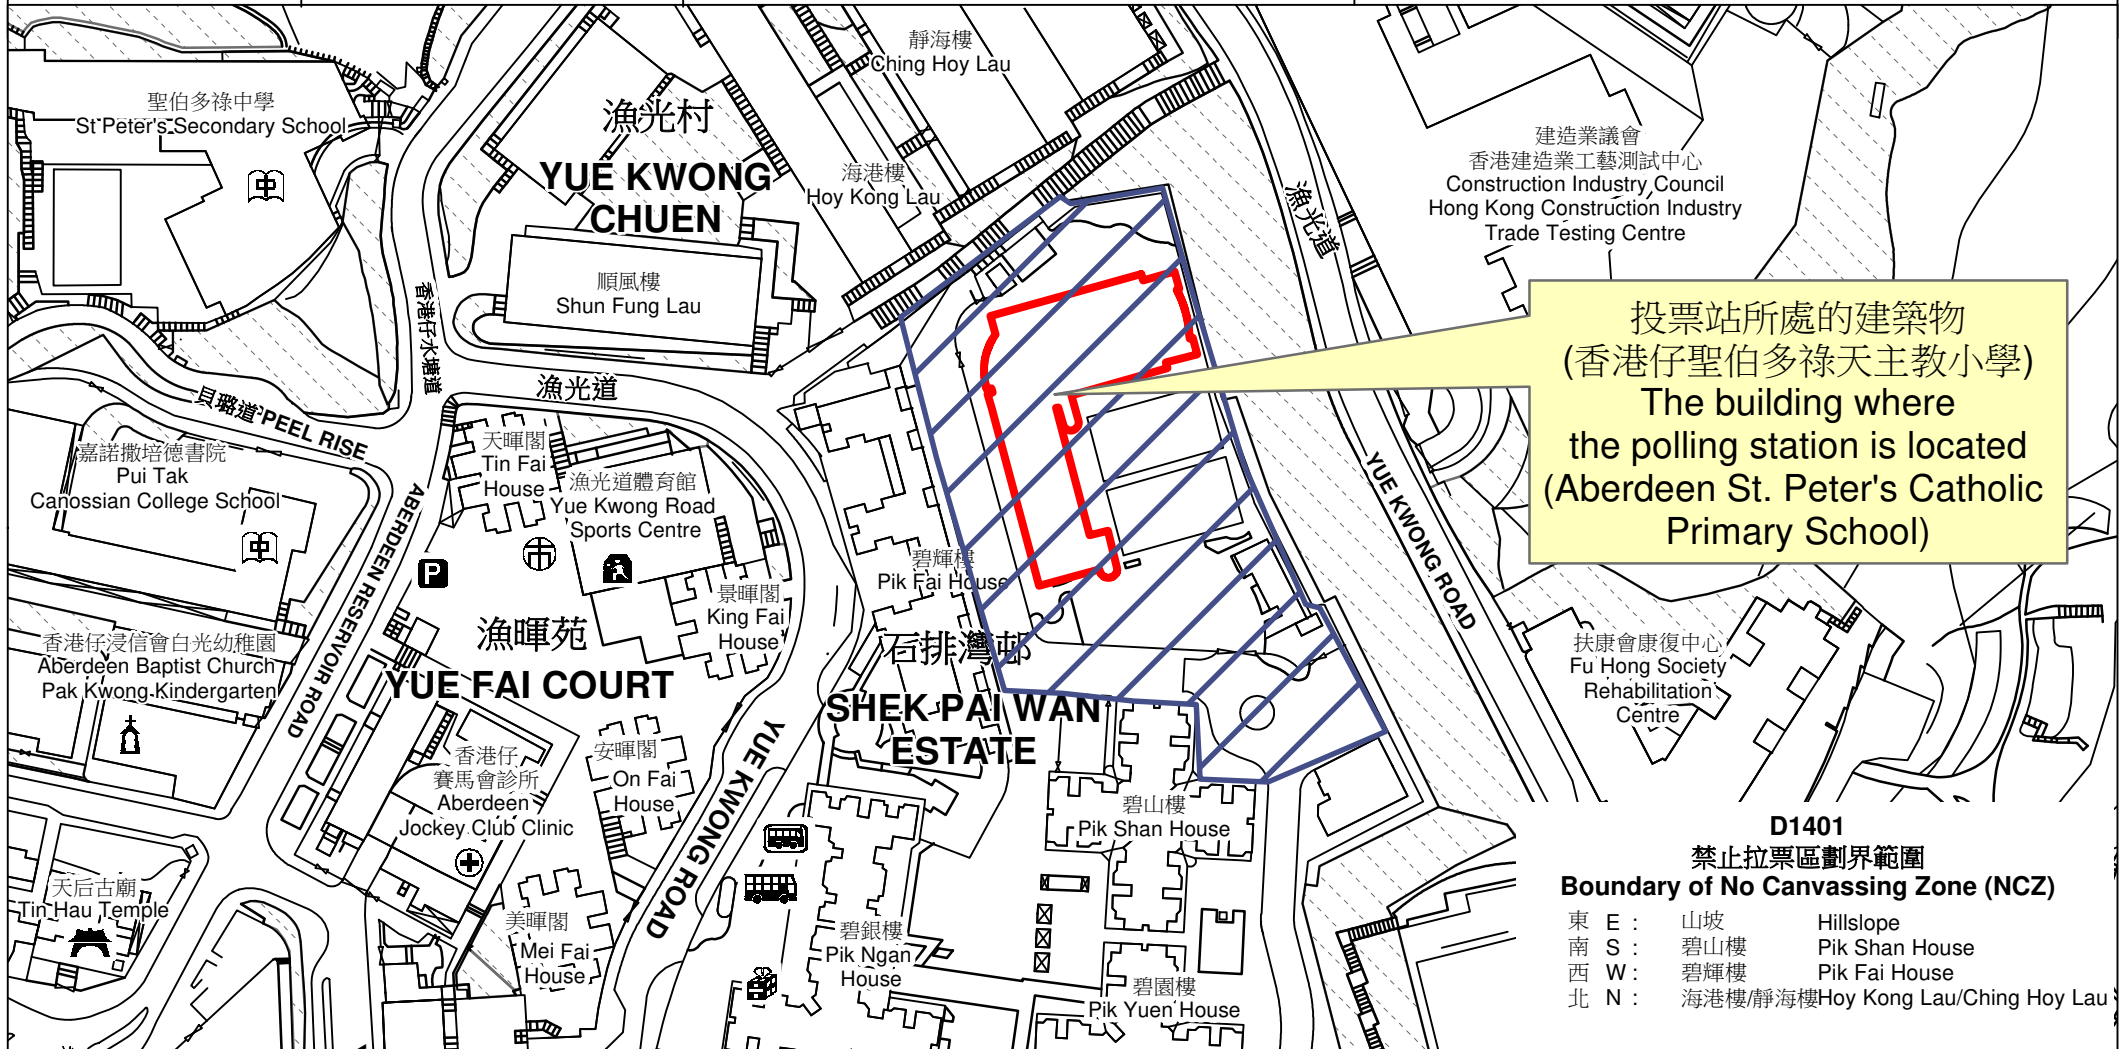

投票站位置圖和禁止拉票區 Polling Station - Location Plan & No Canvassing Zone

投票站編號 Polling Station Code	區議會名稱 Name of District Council	2023年區議會一般選舉區議會地方選區代號及名稱 Code & Name of District Council Geographical Constituency for 2023 District Council Ordinary Election	名稱及地址 Name & Address
D1401	南區 SOUTHERN	D2 南區西北 SOUTHERN DISTRICT NORTHWEST	香港仔聖伯多祿天主教小學 香港香港仔石排灣邨第2期香港仔聖伯多祿天主教小學地下 Aberdeen St. Peter's Catholic Primary School G/F, Aberdeen St. Peter's Catholic Primary School. Phase 2, Shek Pai Wan Estate, Aberdeen, Hong Kong

禁止拉票區
No Canvassing Zone