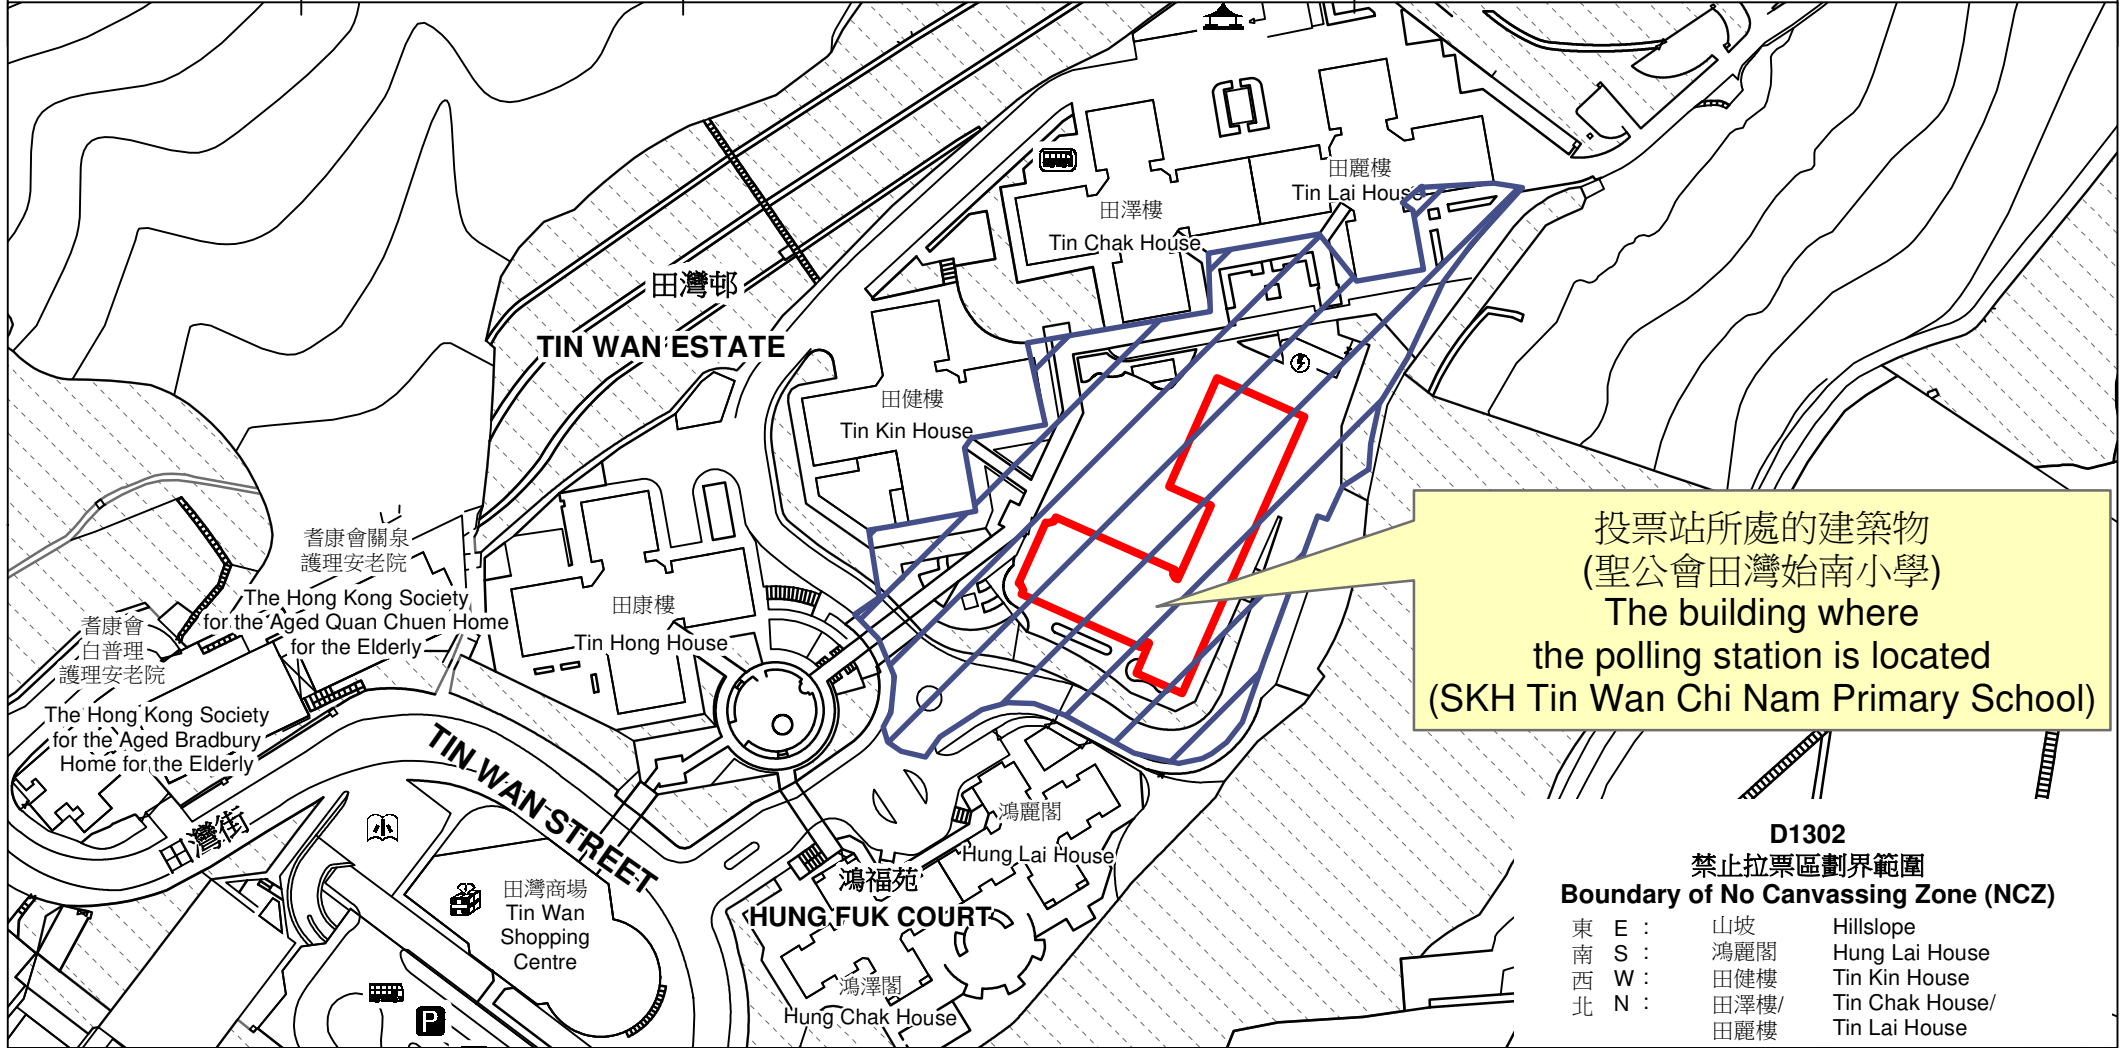

投票站位置圖和禁止拉票區 Polling Station - Location Plan & No Canvassing Zone

<p>投票站編號 Polling Station Code</p> <p>D1302</p>	<p>區議會名稱 Name of District Council</p> <p>南區 SOUTHERN</p>	<p>2023年區議會一般選舉區議會地方選區代號及名稱 Code & Name of District Council Geographical Constituency for 2023 District Council Ordinary Election</p> <p>D2 南區西北 SOUTHERN DISTRICT NORTHWEST</p>	<p>名稱及地址 Name & Address</p> <p>聖公會田灣始南小學 香港香港仔田灣新街5號地下 SKH Tin Wan Chi Nam Primary School G/F, 5 Tin Wan New Street, Aberdeen, Hong Kong</p>
---	---	---	---

投票站所處的建築物
(聖公會田灣始南小學)
The building where
the polling station is located
(SKH Tin Wan Chi Nam Primary School)

**D1302
禁止拉票區劃界範圍
Boundary of No Canvassing Zone (NCZ)**

東 E :	山坡 Hillslope
南 S :	鴻麗閣 Hung Lai House
西 W :	田健樓 Tin Kin House
北 N :	田澤樓/ 田麗樓 Tin Chak House/ Tin Lai House

 禁止拉票區
No Canvassing Zone