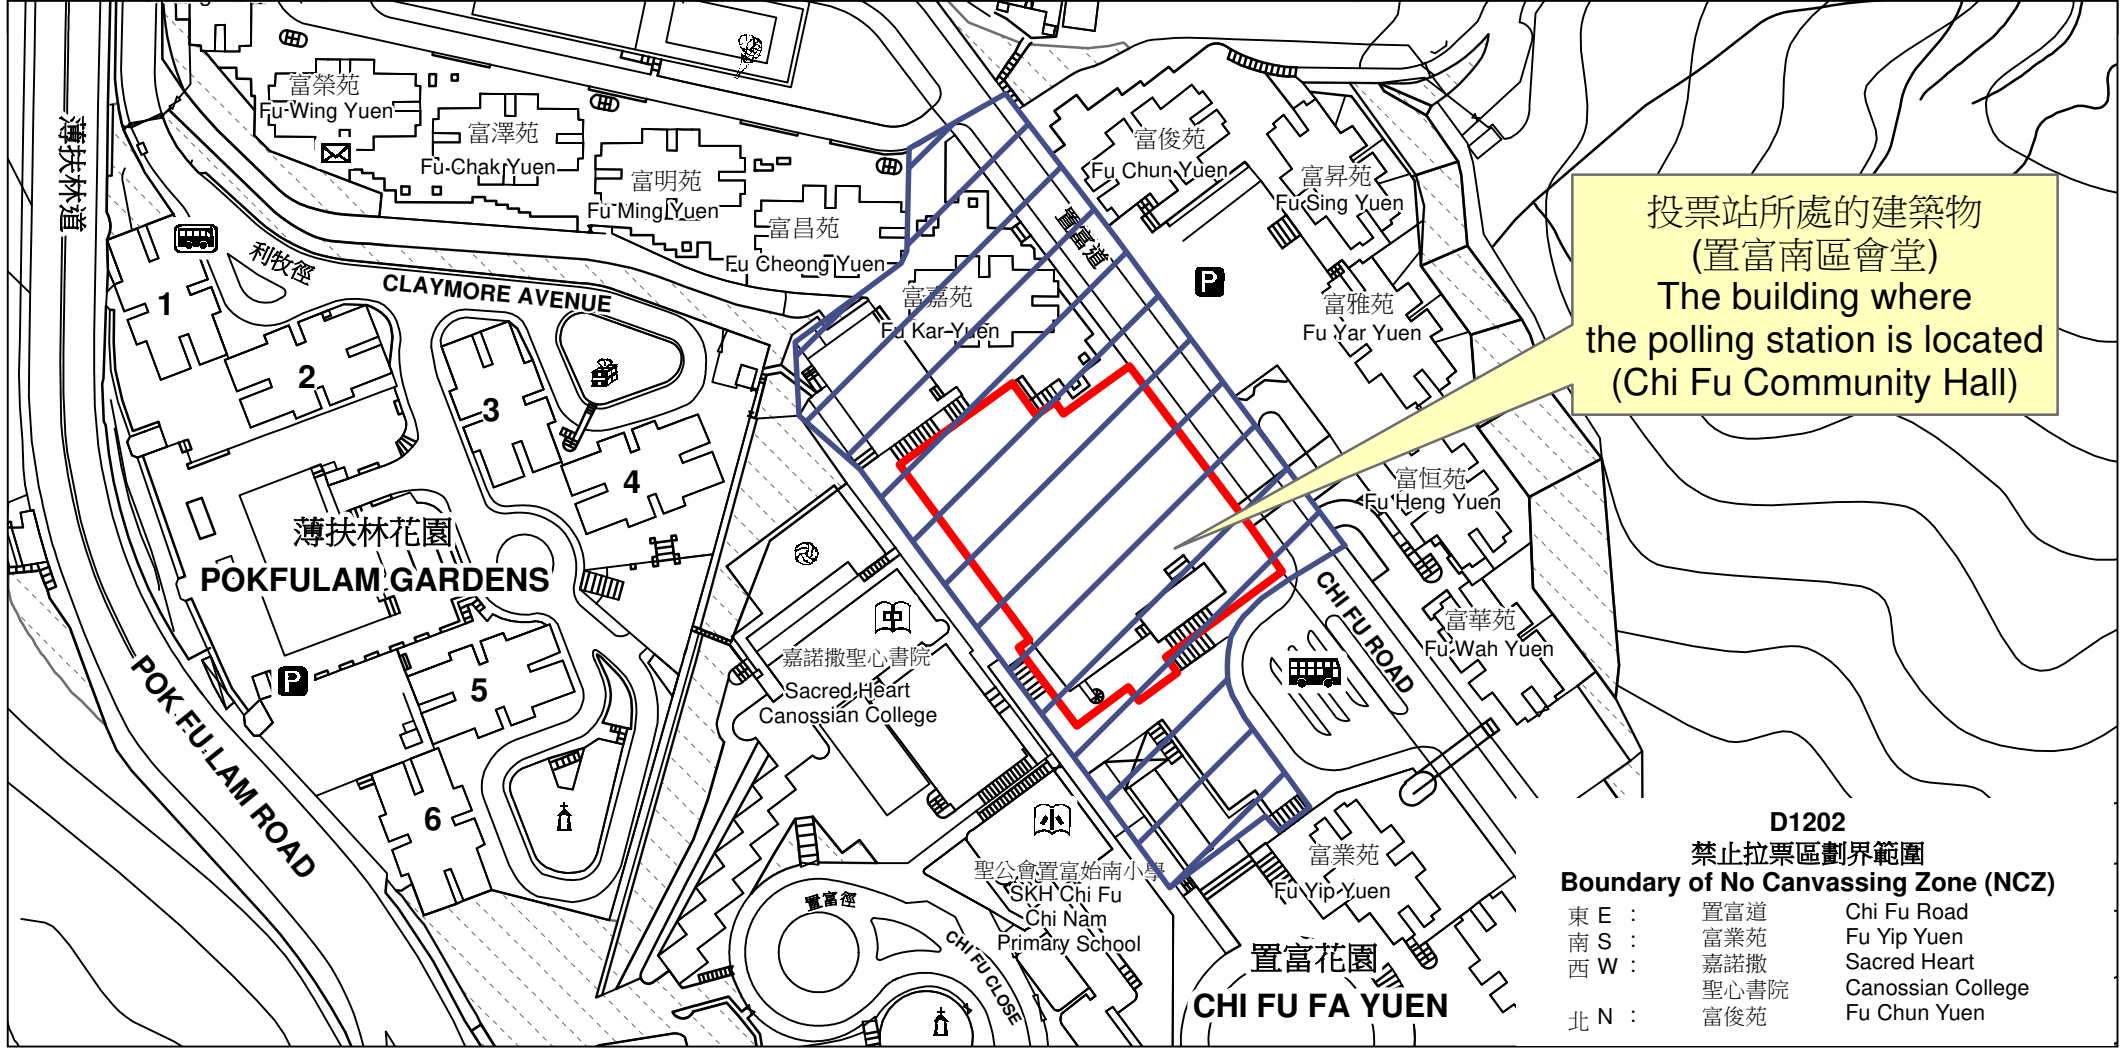

投票站位置圖和禁止拉票區 Polling Station - Location Plan & No Canvassing Zone

| 投票站編號 Polling Station Code | 區議會名稱 Name of District Council | 2023年區議會一般選舉區議會地方選區代號及名稱 Code & Name of District Council Geographical Constituency for 2023 District Council Ordinary Election | 名稱及地址 Name & Address |
|-------------------------------|-----------------------------------|---|---|
| D1202 | 南區 SOUTHERN | D2 南區西北 SOUTHERN DISTRICT NORTHWEST | 置富南區會堂 香港薄扶林置富道置富南區廣場地下 Chi Fu Community Hall G/F, Chi Fu Landmark, Chi Fu Road, Pokfulam, Hong Kong |

投票站所處的建築物
(置富南區會堂)
The building where
the polling station is located
(Chi Fu Community Hall)

**D1202
禁止拉票區劃界範圍
Boundary of No Canvassing Zone (NCZ)**

| | | |
|-------|------|-------------------|
| 東 E : | 置富道 | Chi Fu Road |
| 南 S : | 富業苑 | Fu Yip Yuen |
| 西 W : | 嘉諾撒 | Sacred Heart |
| | 聖心書院 | Canossian College |
| 北 N : | 富俊苑 | Fu Chun Yuen |

 禁止拉票區
No Canvassing Zone