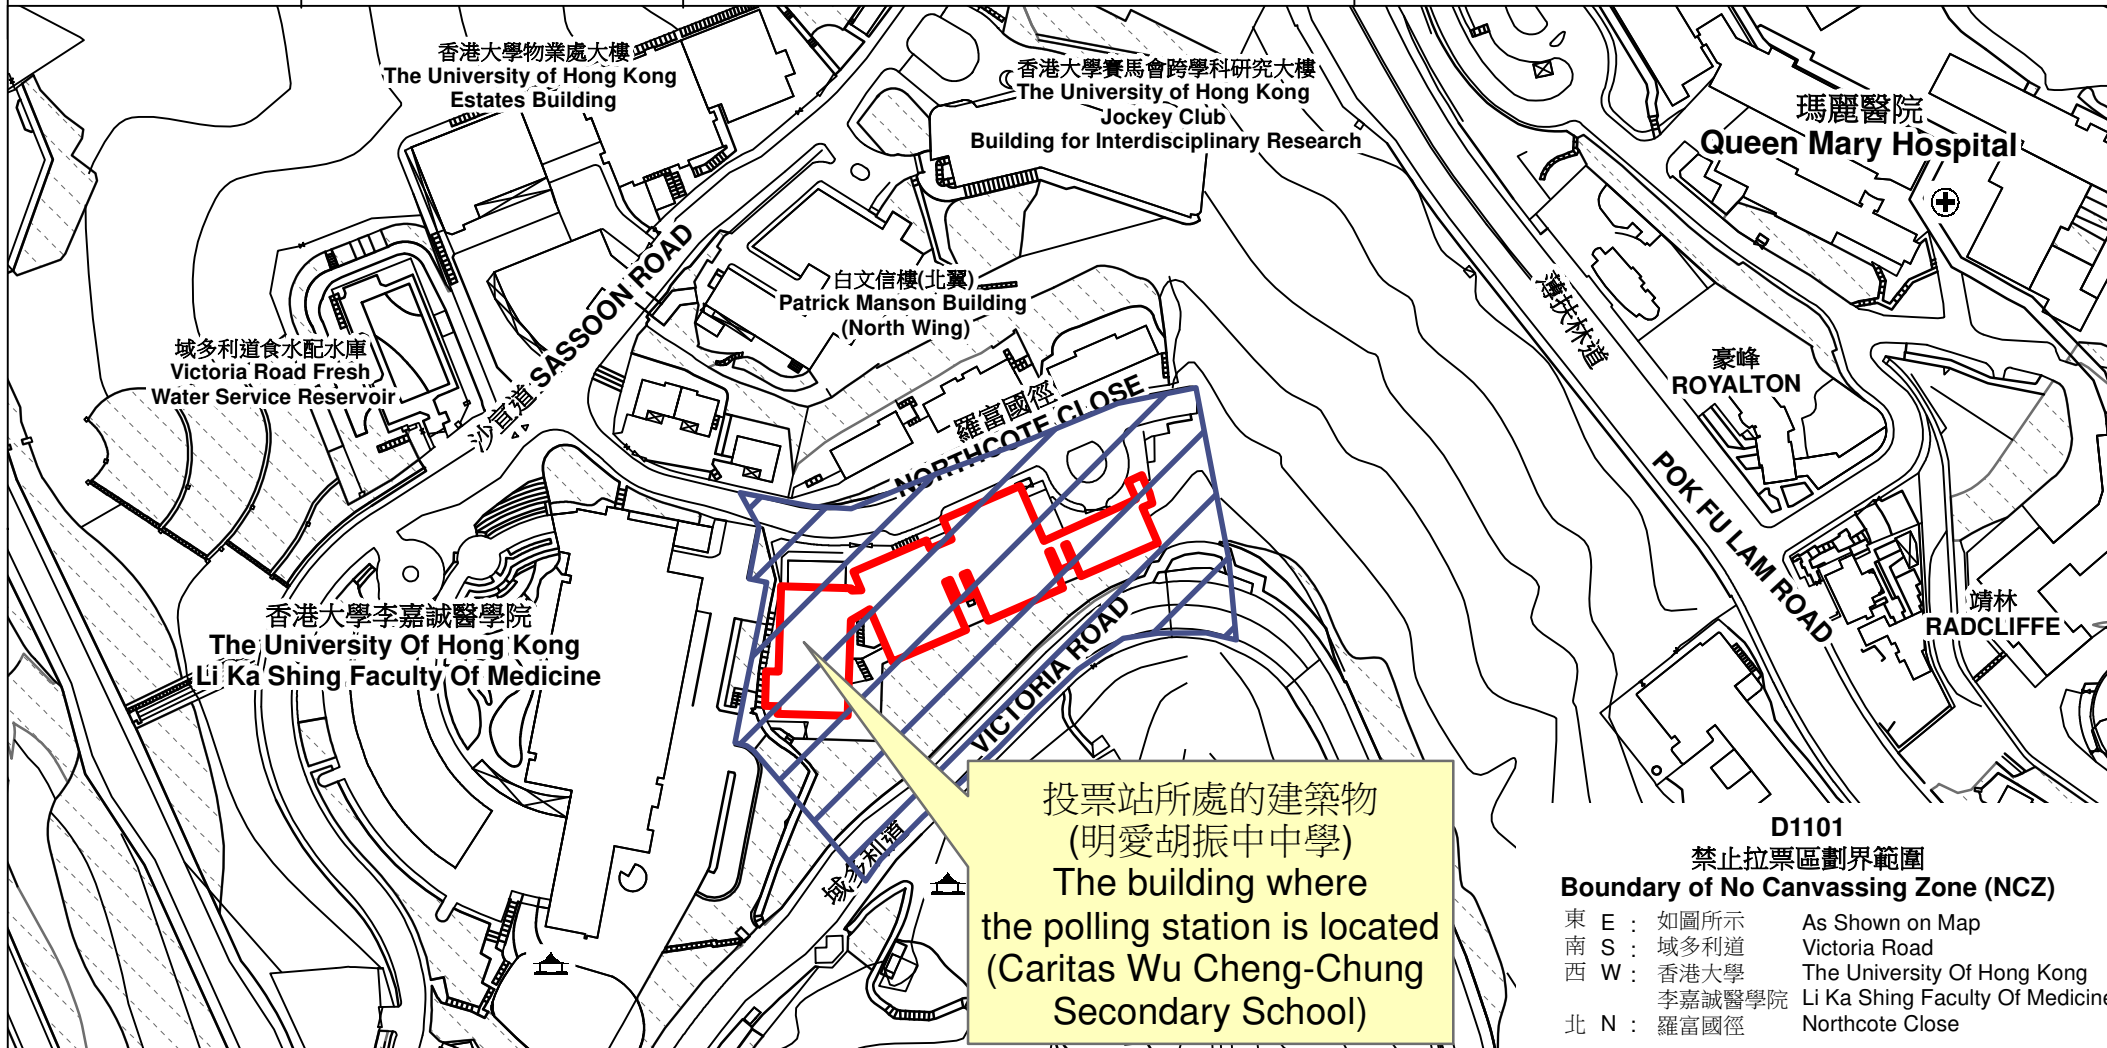

投票站位置圖和禁止拉票區 Polling Station - Location Plan & No Canvassing Zone

<p>投票站編號 Polling Station Code</p> <p>D1101</p>	<p>區議會名稱 Name of District Council</p> <p>南區 SOUTHERN</p>	<p>2023年區議會一般選舉區議會地方選區代號及名稱 Code & Name of District Council Geographical Constituency for 2023 District Council Ordinary Election</p> <p>D2 南區西北 SOUTHERN DISTRICT NORTHWEST</p>	<p>名稱及地址 Name & Address</p> <p>明愛胡振中中學 香港薄扶林羅富國徑8號地下 Caritas Wu Cheng-Chung Secondary School G/F, 8 Northcote Close, Pokfulam, Hong Kong</p>
---	---	---	---

 禁止拉票區
No Canvassing Zone