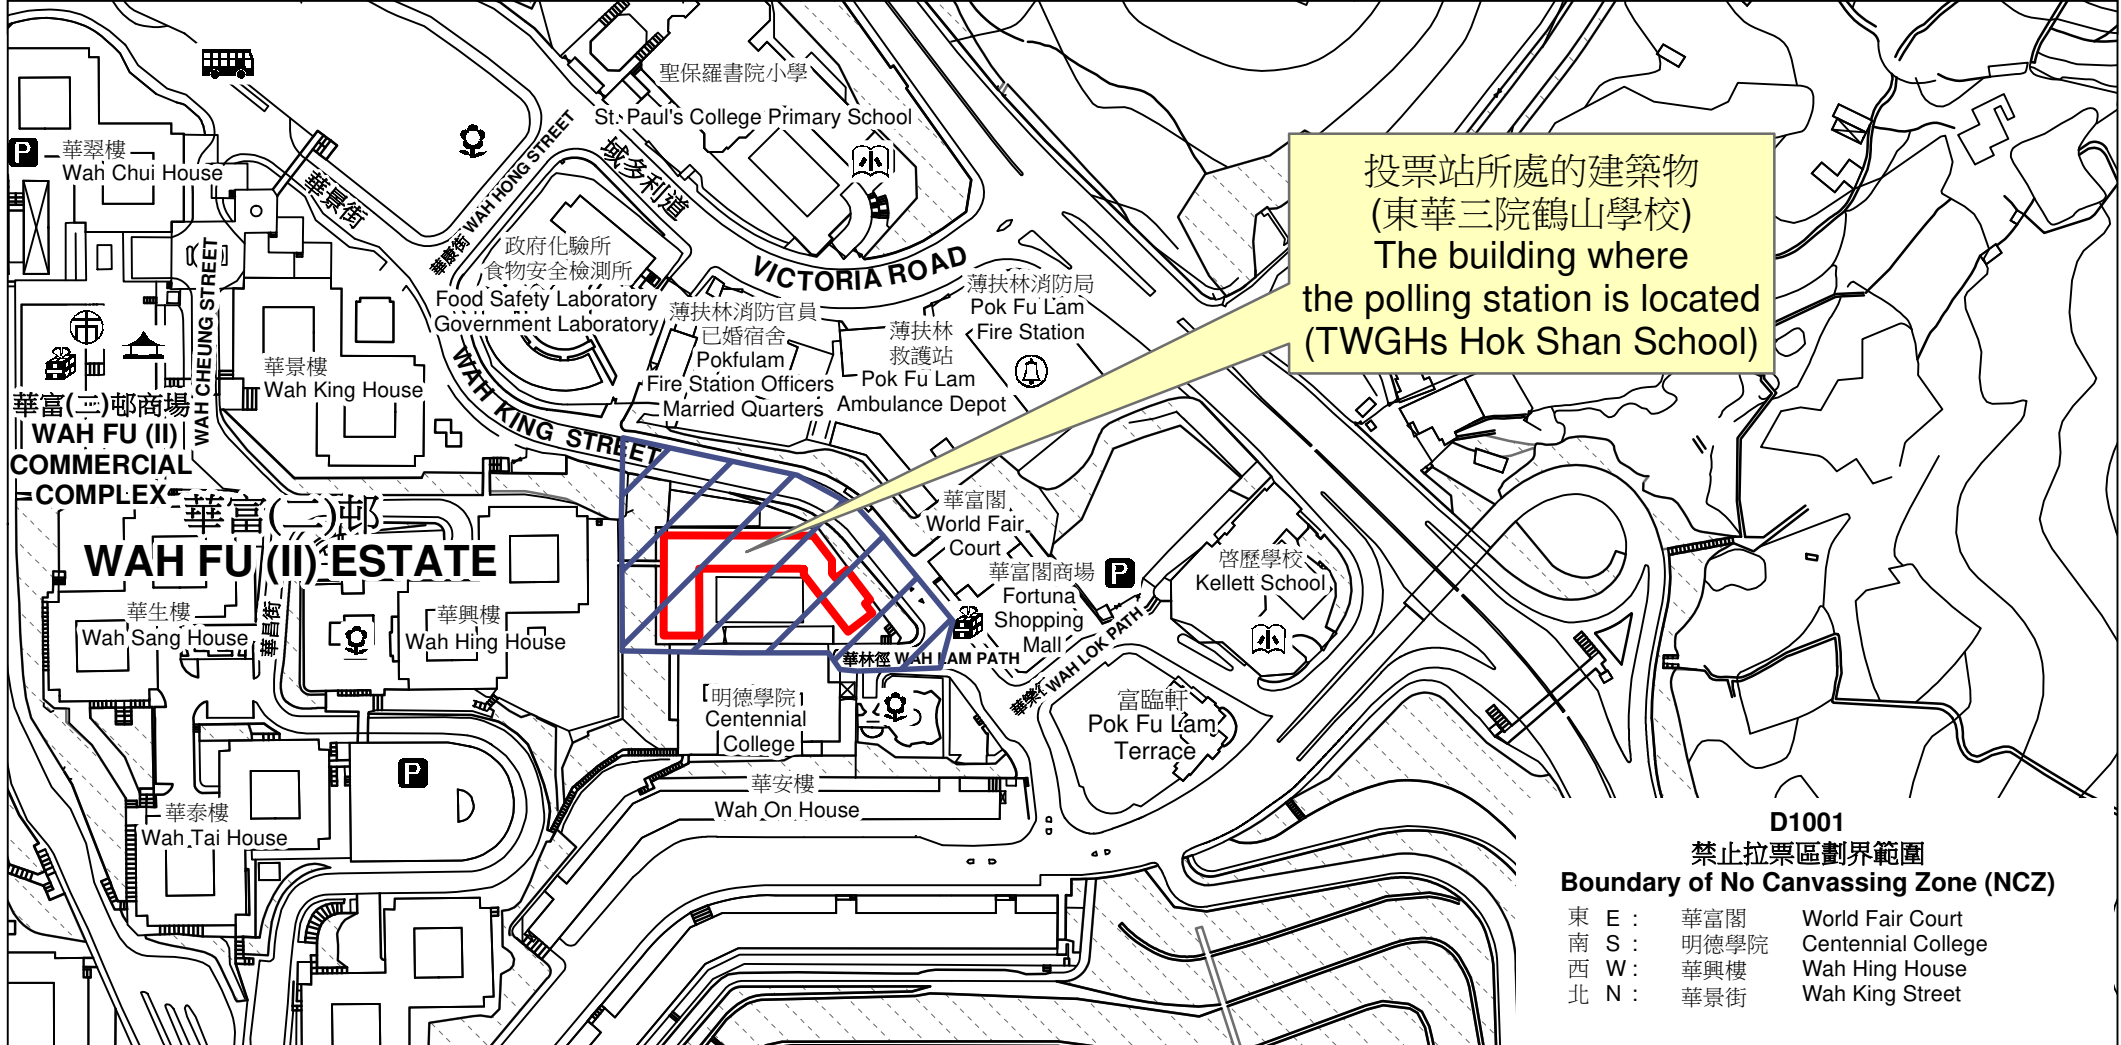

# 投票站位置圖和禁止拉票區 Polling Station - Location Plan & No Canvassing Zone

投票站編號 Polling Station Code	區議會名稱 Name of District Council	2023年區議會一般選舉區議會地方選區代號及名稱 Code & Name of District Council Geographical Constituency for 2023 District Council Ordinary Election	名稱及地址 Name & Address
<b>D1001</b>	<b>南區 SOUTHERN</b>	<b>D2 南區西北 SOUTHERN DISTRICT NORTHWEST</b>	東華三院鶴山學校 香港華富邨華林徑5號地下 <b>TWGHs Hok Shan School</b> G/F, 5 Wah Lam Path, Wah Fu Estate, Hong Kong

 禁止拉票區  
No Canvassing Zone