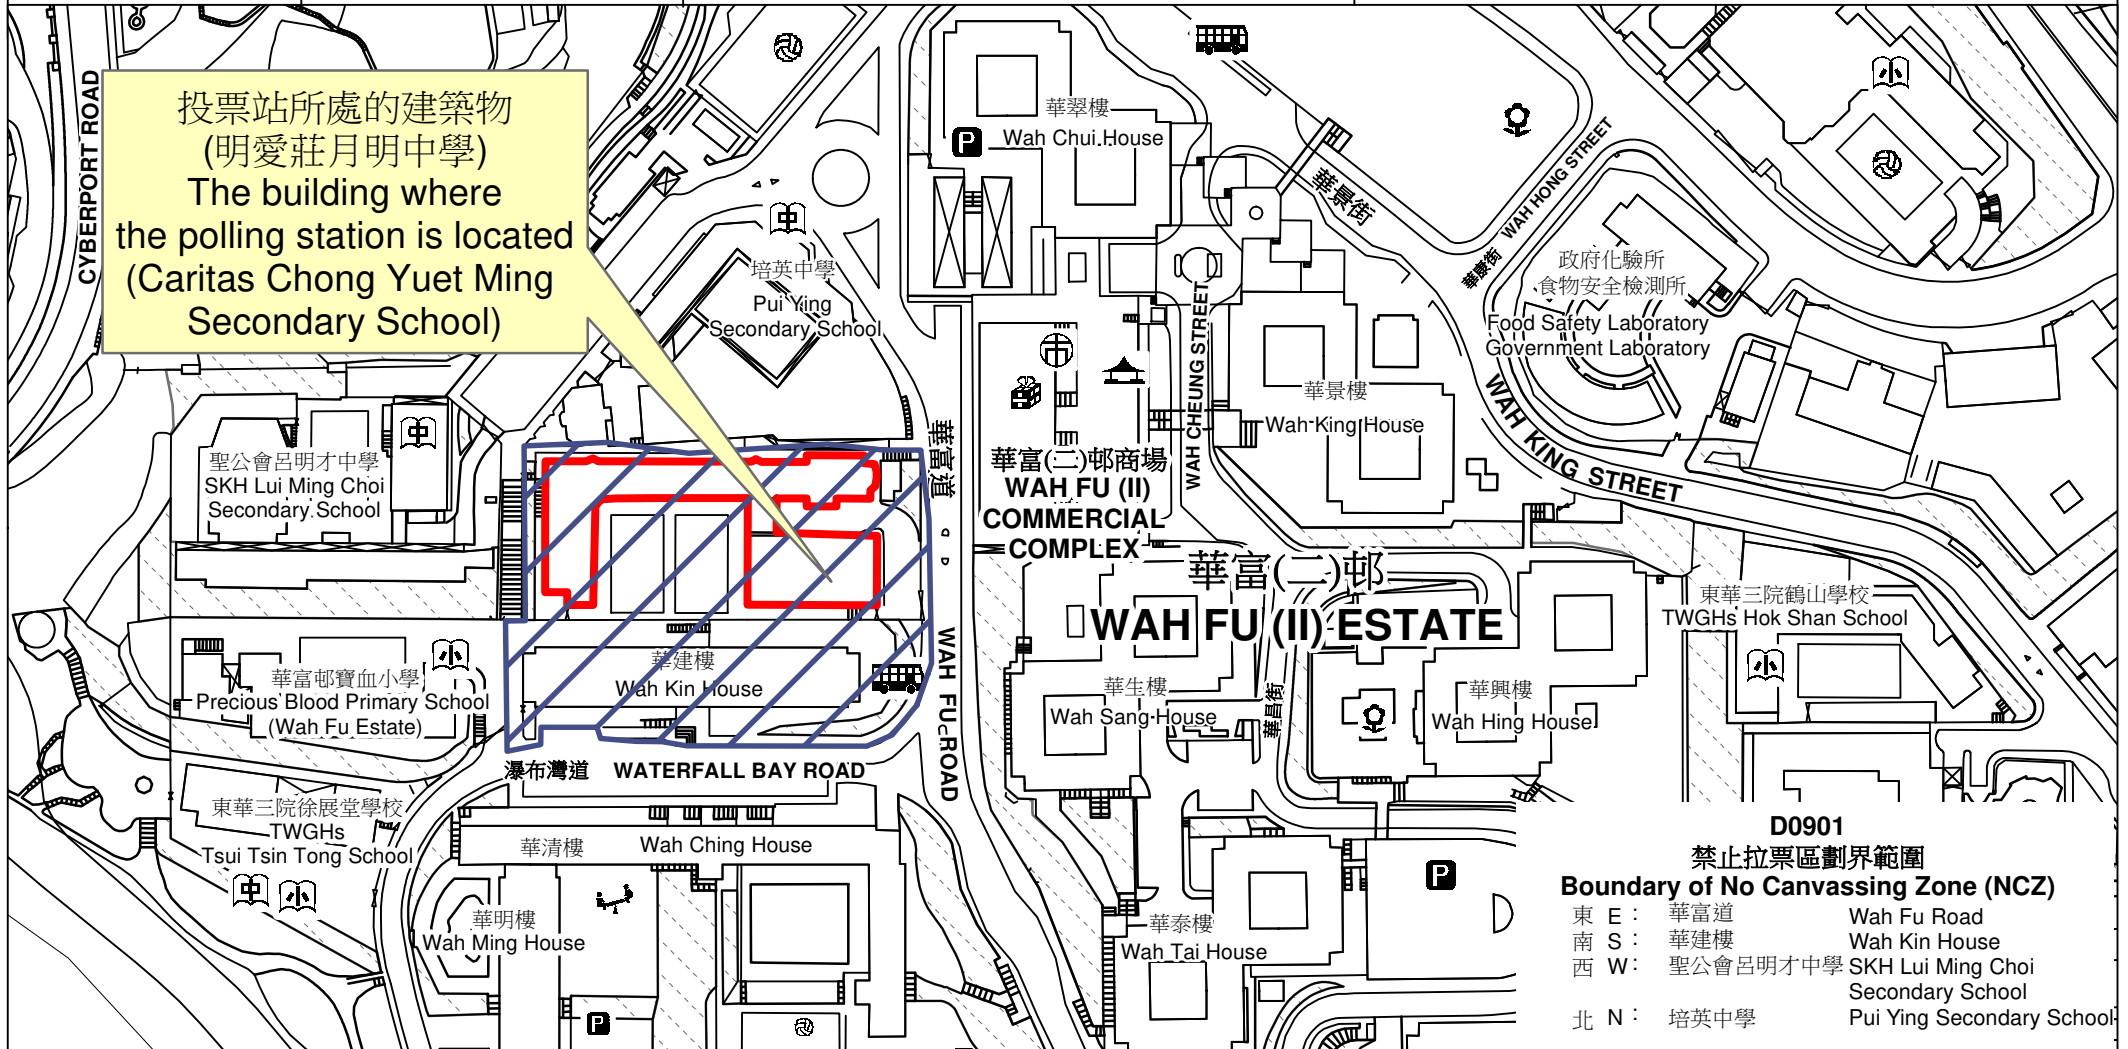

# 投票站位置圖和禁止拉票區 Polling Station - Location Plan & No Canvassing Zone

投票站編號 Polling Station Code	區議會名稱 Name of District Council	2023年區議會一般選舉區議會地方選區代號及名稱 Code & Name of District Council Geographical Constituency for 2023 District Council Ordinary Election	名稱及地址 Name & Address
<b>D0901</b>	<b>南區 SOUTHERN</b>	<b>D2 南區西北 SOUTHERN DISTRICT NORTHWEST</b>	明愛莊月明中學 香港薄扶林華富邨華富道53號地下 <b>Caritas Chong Yuet Ming Secondary School</b> G/F, 53 Wah Fu Road, Wah Fu Estate, Pokfulam, Hong Kong

禁止拉票區  
No Canvassing Zone