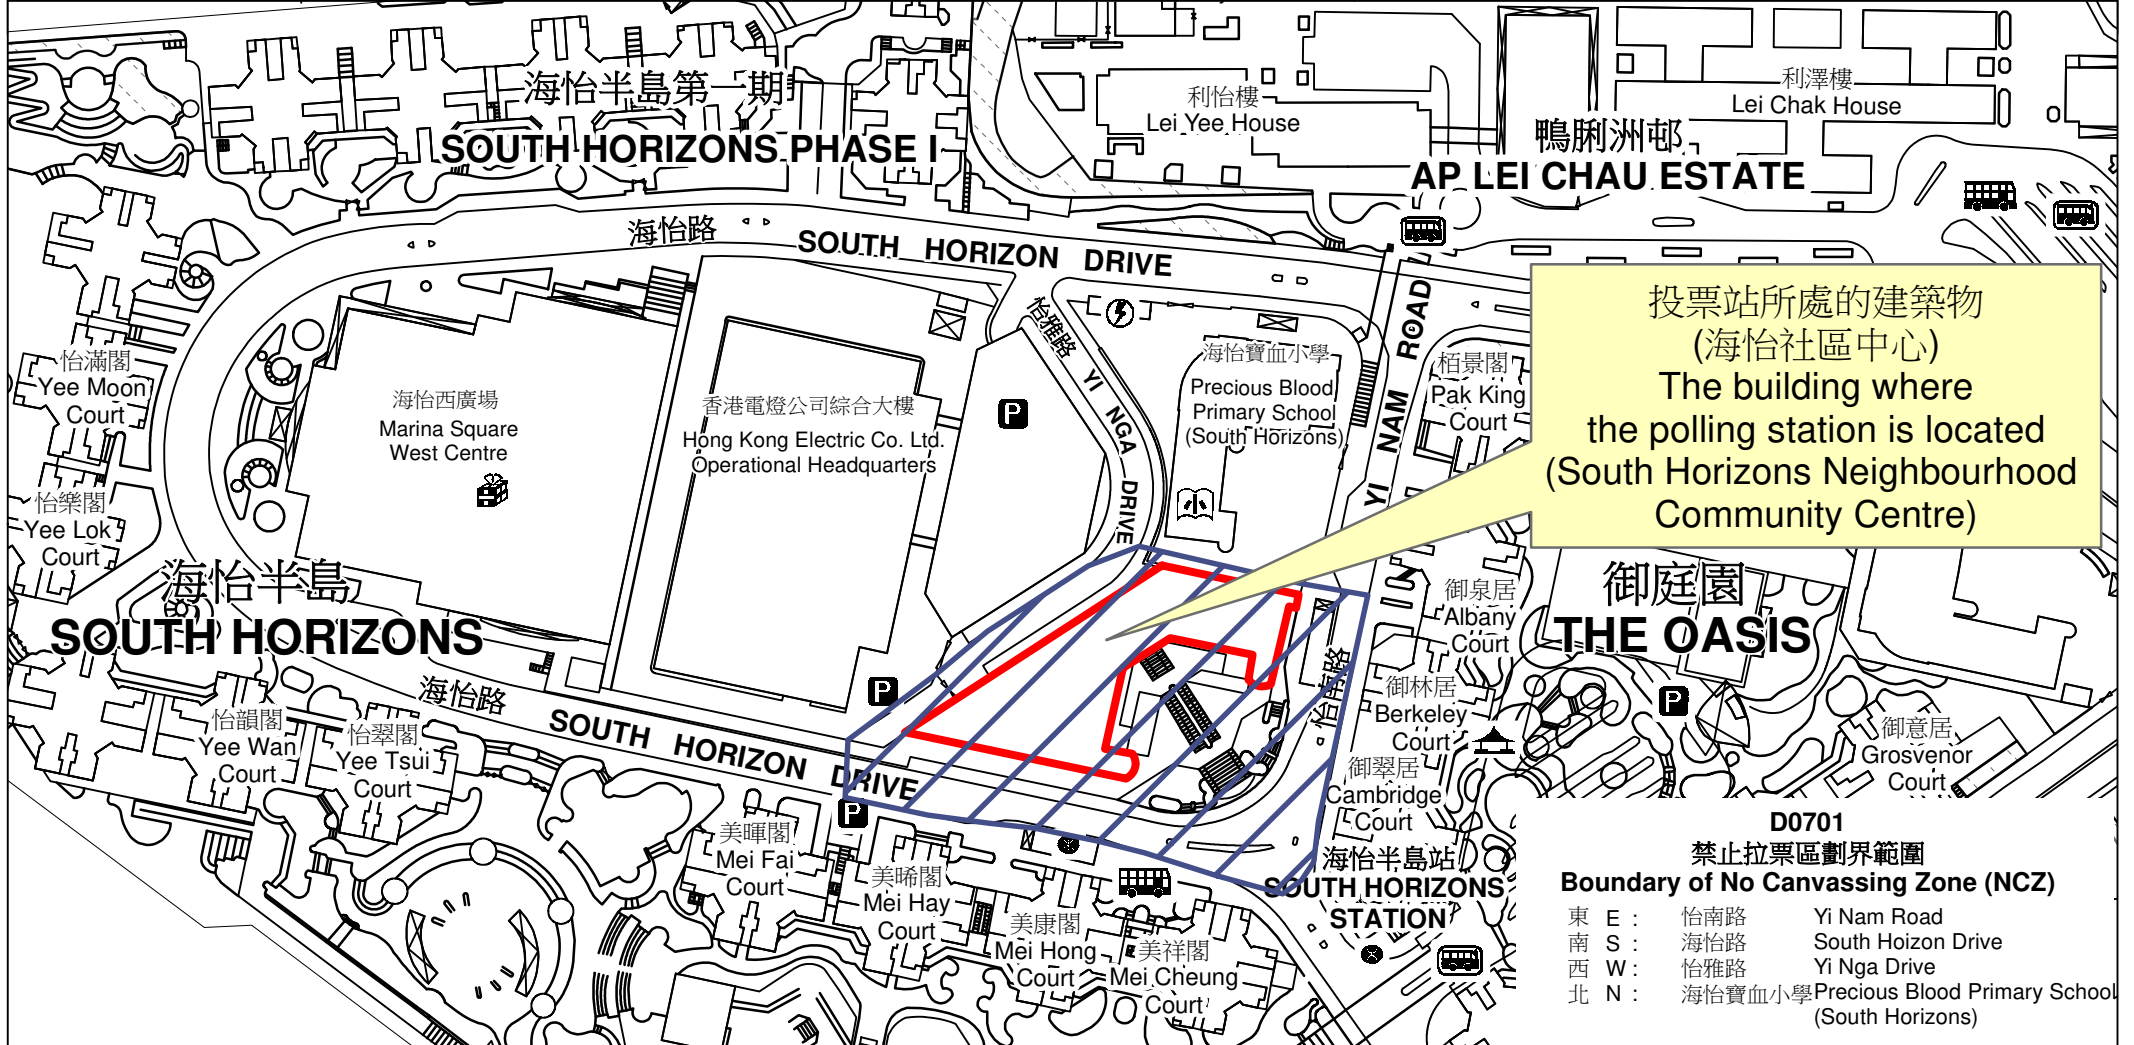

投票站位置圖和禁止拉票區 Polling Station - Location Plan & No Canvassing Zone

投票站編號 Polling Station Code	區議會名稱 Name of District Council	2023年區議會一般選舉區議會地方選區代號及名稱 Code & Name of District Council Geographical Constituency for 2023 District Council Ordinary Election	名稱及地址 Name & Address
D0701	南區 SOUTHERN	D1 南區東南 SOUTHERN DISTRICT SOUTHEAST	海怡社區中心 香港鴨脷洲海怡半島東翼商場1樓 South Horizons Neighbourhood Community Centre 1/F, East Commercial Block, South Horizons, Ap Lei Chau, Hong Kong

禁止拉票區
No Canvassing Zone