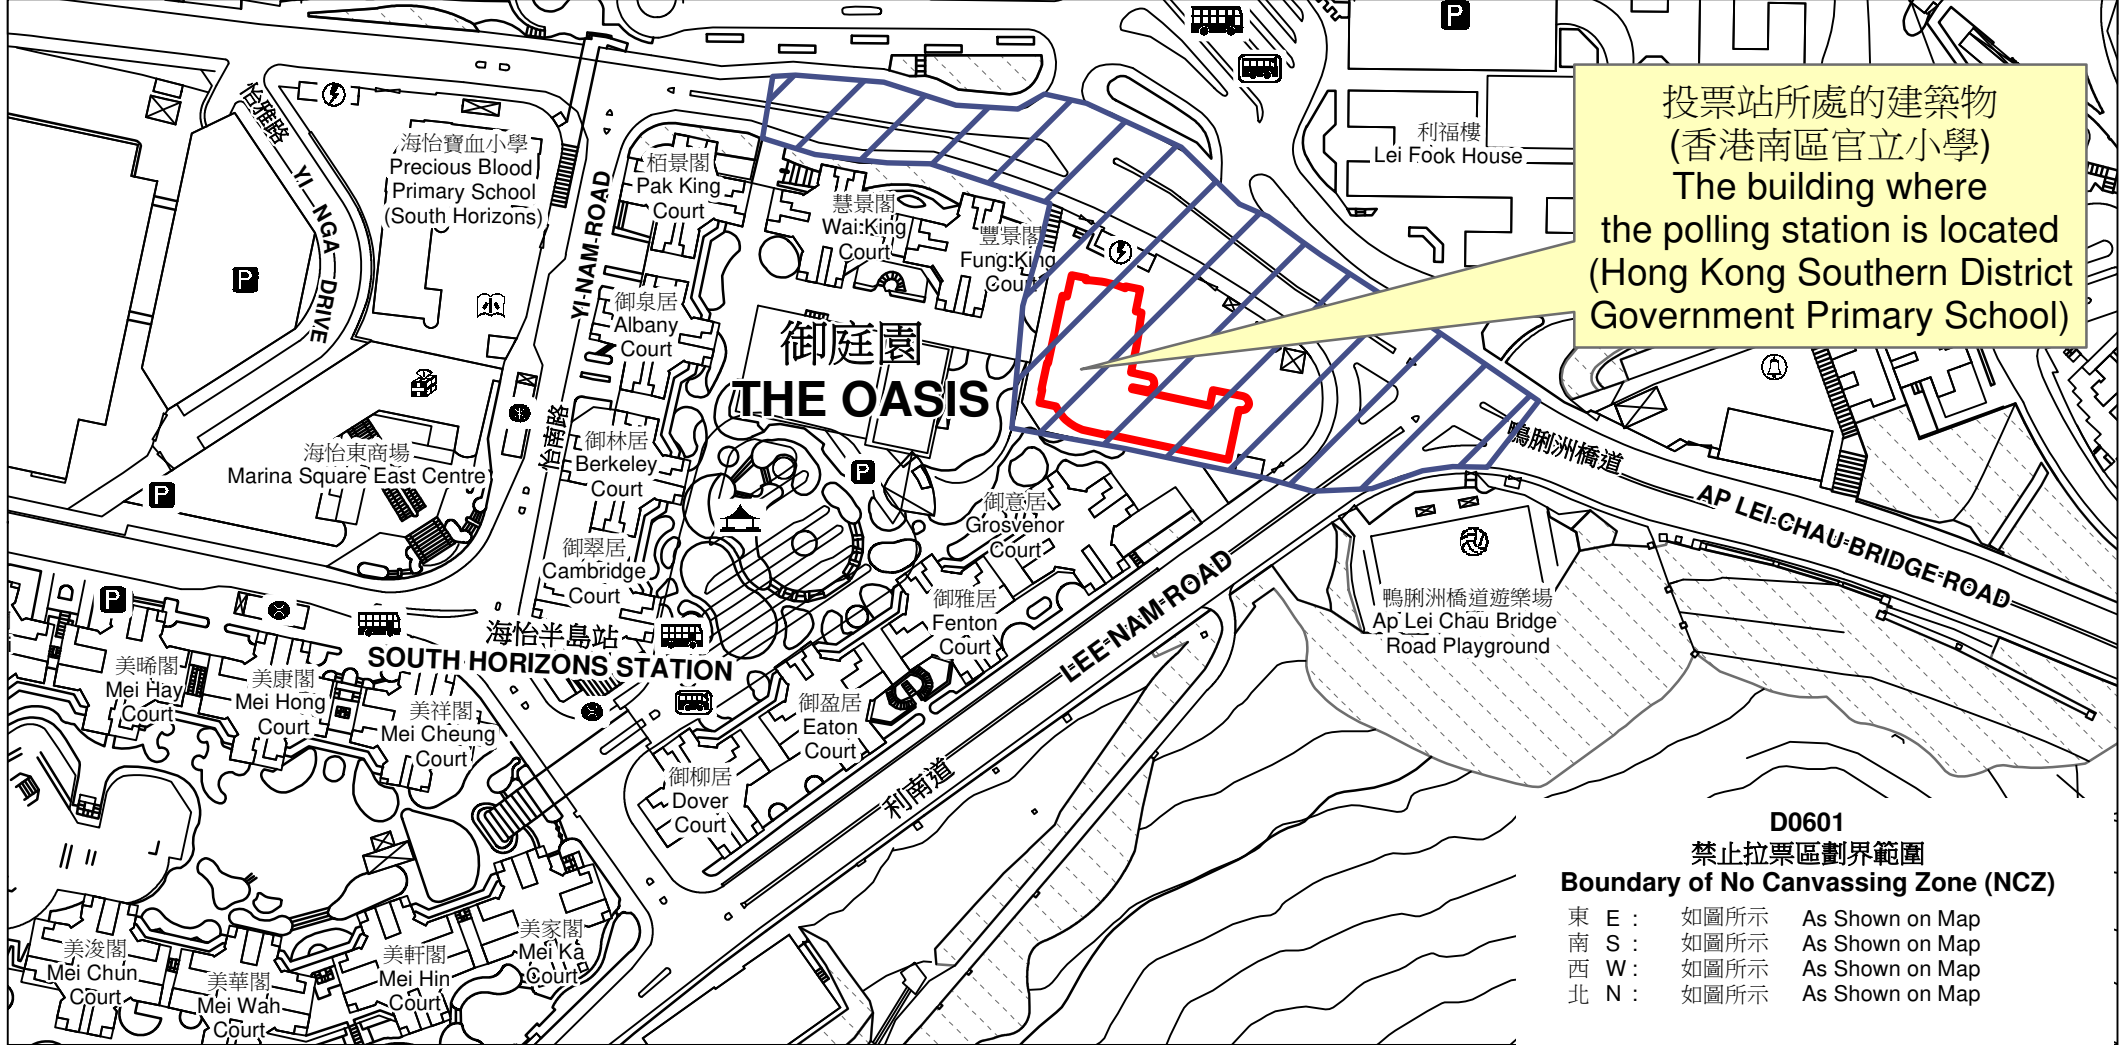

投票站位置圖和禁止拉票區 Polling Station - Location Plan & No Canvassing Zone

投票站編號 Polling Station Code	區議會名稱 Name of District Council	2023年區議會一般選舉區議會地方選區代號及名稱 Code & Name of District Council Geographical Constituency for 2023 District Council Ordinary Election	名稱及地址 Name & Address
D0601	南區 SOUTHERN	D1 南區東南 SOUTHERN DISTRICT SOUTHEAST	香港南區官立小學 香港鴨脷洲鴨脷洲橋道325號地下 Hong Kong Southern District Government Primary School G/F, 325 Ap Lei Chau Bridge Road, Ap Lei Chau, Hong Kong

D0601
禁止拉票區劃界範圍
Boundary of No Canvassing Zone (NCZ)

東 E :	如圖所示	As Shown on Map
南 S :	如圖所示	As Shown on Map
西 W :	如圖所示	As Shown on Map
北 N :	如圖所示	As Shown on Map

 禁止拉票區
No Canvassing Zone